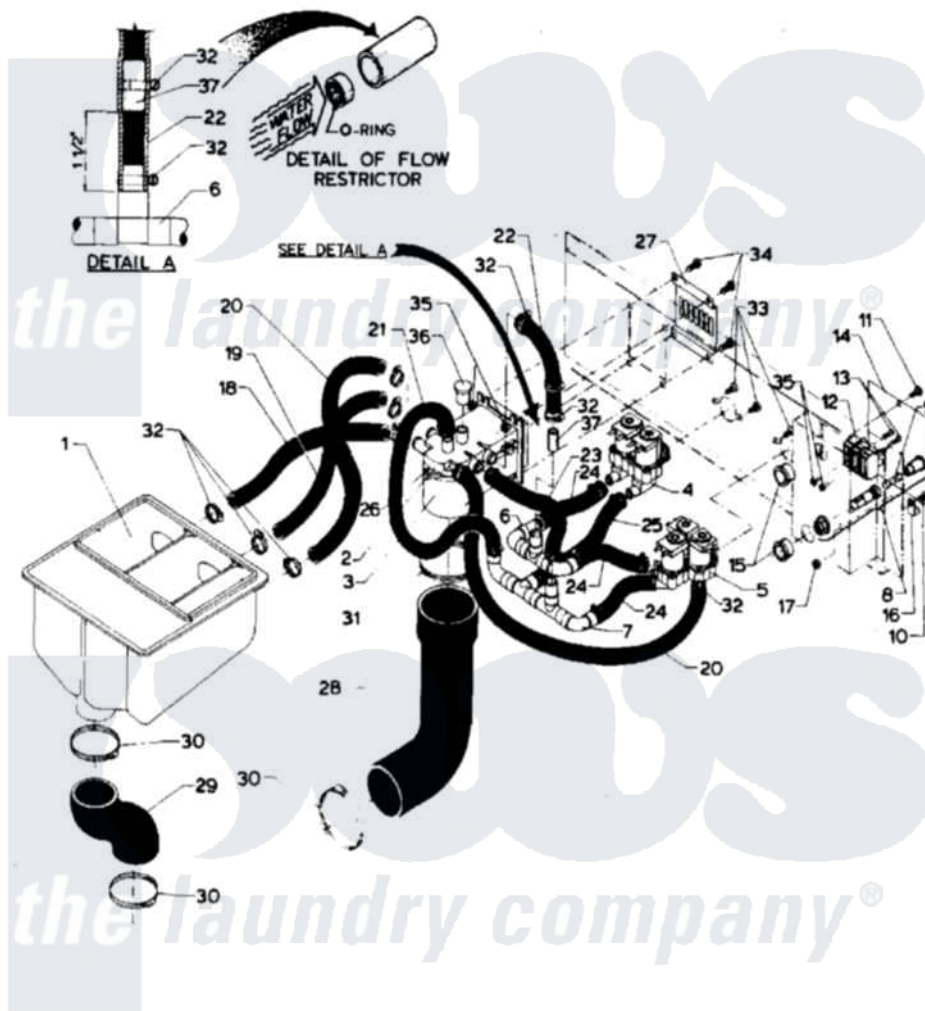

Maytag MAF18MC4VS 04 - SOAP DISPENSER (MAF18MC4Vx)

Maytag Residential Maytag MAF18MC4VS Washer Parts Parts Diagram 04 - SOAP DISPENSER (MAF18MC4Vx)
 Click on the part number to view part

Item	Original Part Number	Replaced By	Status	Part Description
001	24001627		Not Available	DISPENSER, SUPPLY (COIN)
002	24001031			Breaker, Vac.
003	24001032			Breaker, Vac.
004	24001117			Valve
005	24001118			Valve
006	24001765		Not Available	MANIFOLD, SUPPLY
007	24001766		Not Available	MANIFOLD, FILL
008	24001433			Holder, Fuse
009	24001225			Fuse, Control
010	24001432	W10068250		Screw
011	24001301	67006964		Screw, Glide
012	24001629		Not Available	BLOCK, INPUT POWER (3 WIRE)
013	24001430			Screw, S.s
014	24001429		Not Available	COVER, JUNCTION BOX
015	24001436	8008P014-60		Grommet, Nylon
016	24001434		Not Available	CONNECTOR, GROUND

017	24001342	74005230	Nut, Lock
018	24001767	Not Available	HOSE
019	24001768	Not Available	HOSE
020	24001769	Not Available	HOSE
021	24001770	Not Available	HOSE
022	24001771	Not Available	HOSE
023	24001772	Not Available	HOSE
024	24001773	Not Available	HOSE
025	NLA	Not Available	HOSE
026	24001432	W10068250	Screw
027	24001426		Cover, Vacuum Breaker
028	24001552		Hose, Vacuum Breaker
029	24001442		Hose, Soap Dispenser
030	24001353	696392	Hose Clamp
031	24001282	Not Available	CLAMP, HOSE (No.48)
032	24001423	489503	Clamp
033	24001357		Screw, Stainless Steel
034	24001414	4450038	Screw
035	24001425		Nut, Fiberlock, Pltd
036	24001424	Not Available	CAP, PLUG (YELLOW)
037	24001775	Not Available	FLOW RESTRICTOR ASSY.