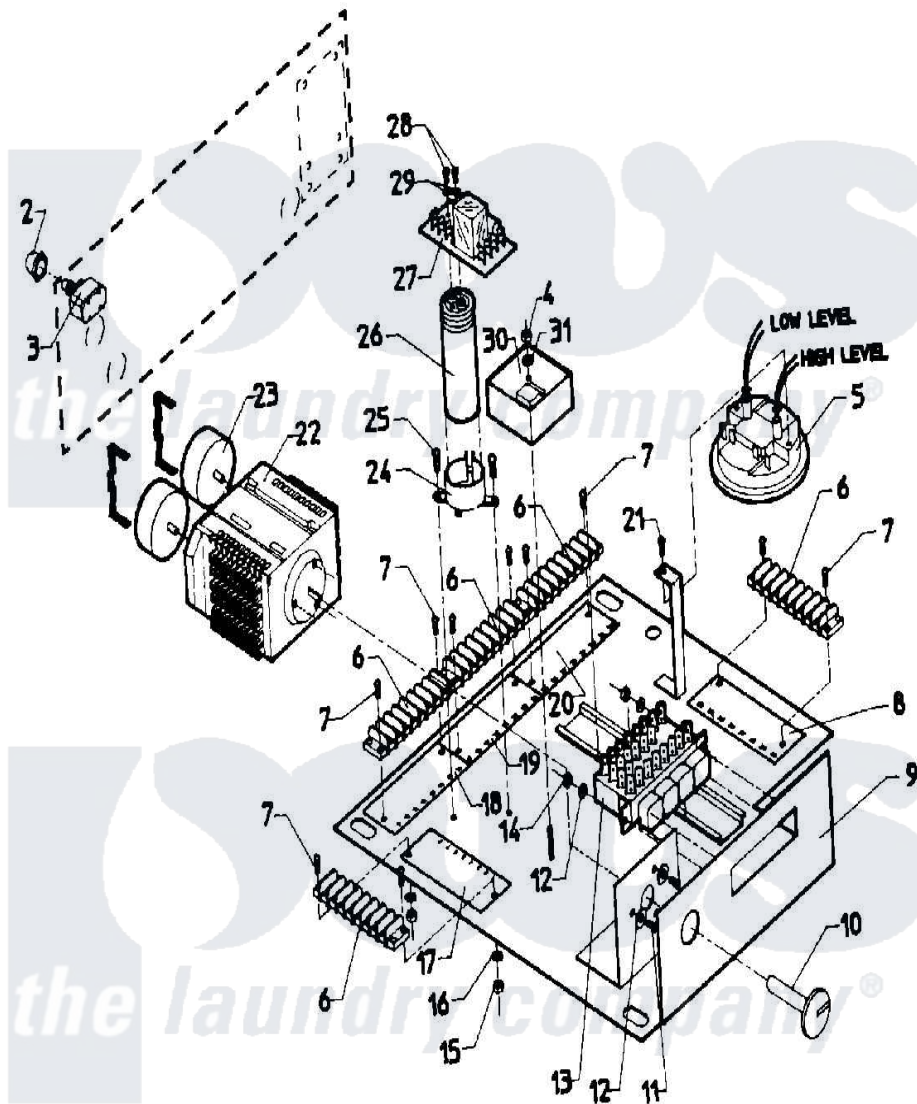

Maytag MAF18MC4VS 05 - CONTROL MODULE (MAF18MC4Vx)

Maytag Residential Maytag MAF18MC4VS Washer Parts Parts Diagram 05 - CONTROL MODULE (MAF18MC4Vx)
 Click on the part number to view part

Item	Original Part Number	Replaced By	Status	Part Description
001	24001104		Not Available	CONTACTOR, AUX. ADDER
"	24001737			Relay
"	24001738			Relay
002	24001744		Not Available	BOOT, PUSH BUTTON
003	24001254			Switch, Momentary
004	24001419	W10139757		Nut
005	24001223		Not Available	SWITCH, DUAL LEVEL
006	24001412		Not Available	STRIP, TERMINAL
007	24001414	4450038		Screw
008	24001030		Not Available	DECAL,INSUL.TERM STIRP (33-40)
009	W10124350		Not Available	PART NUMBER NOT AVAILABLE
010	W10124350		Not Available	PART NUMBER NOT AVAILABLE
011	24001357			Screw, Stainless Steel
012	24001358			Washer, Flat

013	NLA		Not Available	SWITCH, CYCLE SELECTOR
014	NLA		Not Available	NUT, FIBERLOCK
015	24001417	7103P070-60		Nut, Top Pilot
016	24001415			Washer, S.s.
017	NLA		Not Available	DECAL,INSUL. TERM STRIP (1-8)
018	NLA		Not Available	DECAL,INSUL. TERM STRIP (9-16)
019	NLA		Not Available	DECAL,INSUL. TERM STRIP (17-24)
020	NLA		Not Available	DECAL,INSUL. TERM STRIP (25-32)
021	24001411	313806		Screw
022	24001178			Kit, Timer Cycle
023	24001577			Motor, Timer
024	W10124350		Not Available	PART NUMBER NOT AVAILABLE
025	24001578	3196170		Screw
026	24001247			Capacitor, Door Lock
027	24001248		Not Available	PC BOARD, DOOR UNLOCK (110V)
"	24001742			Board, P.C.
028	24001580			Screw, S.s.
029	24001579			Washer, S.s.
030	24001176			Kit, Timer Delay
031	24001295			Lockwasher, S.s.