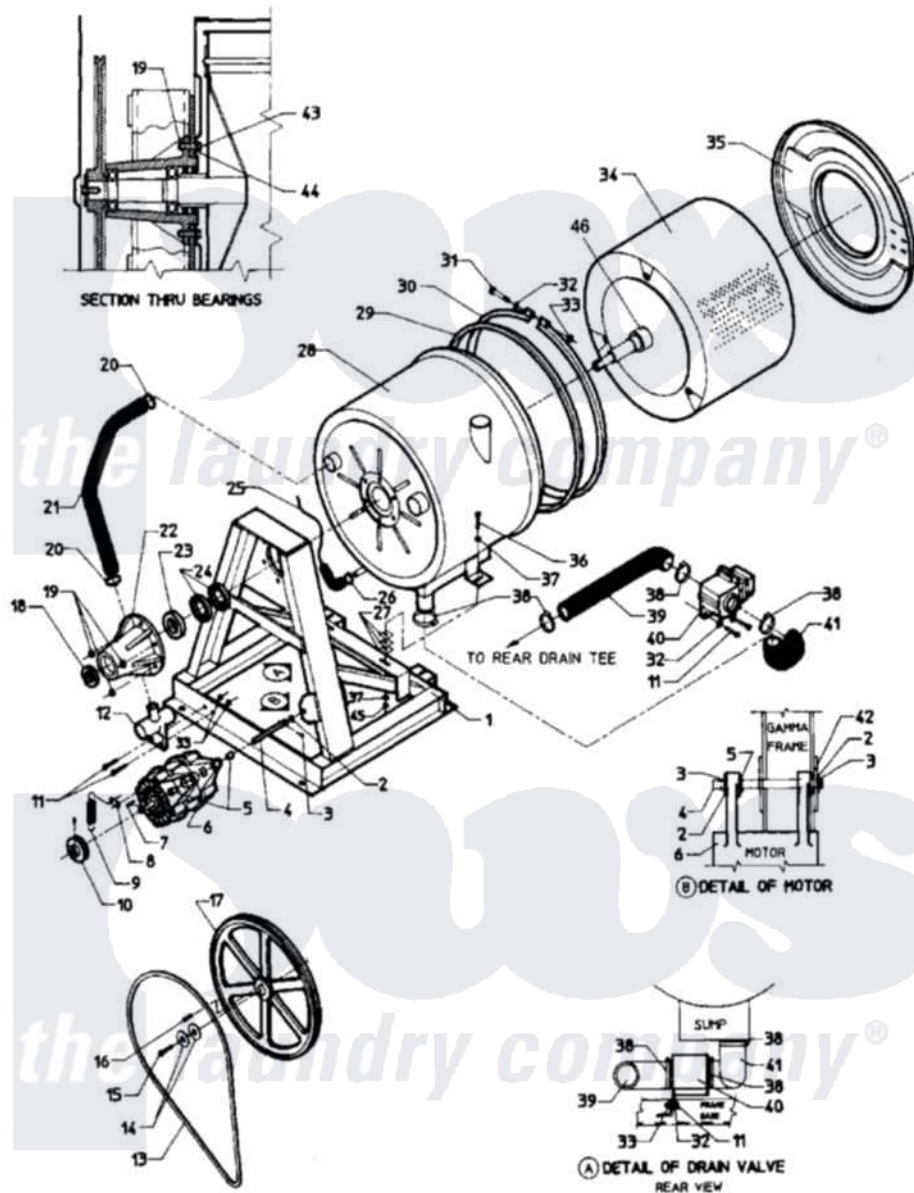

Maytag MAF18MC4VS 07 - SUB ASSEMBLY (MAF18MC4Vx)

Maytag Residential Maytag MAF18MC4VS Washer Parts Parts Diagram 07 - SUB ASSEMBLY (MAF18MC4Vx)
 Click on the part number to view part

Item	Original Part Number	Replaced By	Status	Part Description
001	24001369		Not Available	KIT ASSY., FRAME (2 SPEED)
002	24001511			Washer, Hardened
003	24001512		Not Available	PIN, COTTER PLTD. (1/8X1 1/2)
004	24001647		Not Available	ROD, MOTOR SUPPORT
005	24001021			Bushing, Motor
006	24001018			Bearing, 6204-2RS
"	24001082			Motor, 2SP
007	24001648		Not Available	KEY (MOTOR 3/16" X 1 1/2")
008	24001651		Not Available	CLIP, MOTOR SPRING
009	24001650		Not Available	SPRING (BELT TENSION)
010	24001086			Pulley, Motor
011	24001502	8204624		Bolt
012	24001826		Not Available	(B)CONNECTION, TEE-DRAIN
013	24001093			Belt, V

014	24001501		Washer, Stainless Steel
015	Y24001500		Screw, S.s.
016	24001499	Not Available	KEY (3/8`` X 1 1/4``)
017	24001085		Pulley, Basket
018	24001015		Bearing
019	24001515		Nut, Fiberlock Pltd.
020	24001283	Not Available	CLAMP, HOSE (No.28)
021	24001662		Hose, Overflow
022	24001258		Kit, Trunion
023	24001014		Bearing
024	24001019		Seal, Shaft
025	24001661	Not Available	HOSE, AIR DOME
026	24001438	285655	Clamp, Hose
027	24001803	Not Available	SHIM, SHELL
028	24001375	Not Available	KIT, SHIELD RETRO
029	24001184		Gasket Kit
030	24001388	Not Available	KIT, BAND SHELL
031	24001215		Kit, Band Fastener
032	24001215		Kit, Band Fastener
033	24001215		Kit, Band Fastener
034	24001266	Not Available	BASKET (18-2 SPEED)
035	24001384	Not Available	KIT, FRONT SHELL
036	24001657		Bolt
037	24001516		Washer, Flat Pltd.
038	24001353	696392	Hose Clamp
039	24001660		Hose, Drain
040	24001116		Valve, Drain
041	24001565		Hose, Drain
042	24001805	Not Available	TRIM, FRONT PANEL
043	24001659		Bolt
044	24001808		Washer, S.s.
"	24001810		Washer, Flat
045	24001515		Nut, Fiberlock Pltd.
046	24001130	Not Available	SLEEVE, SFT (2SP)