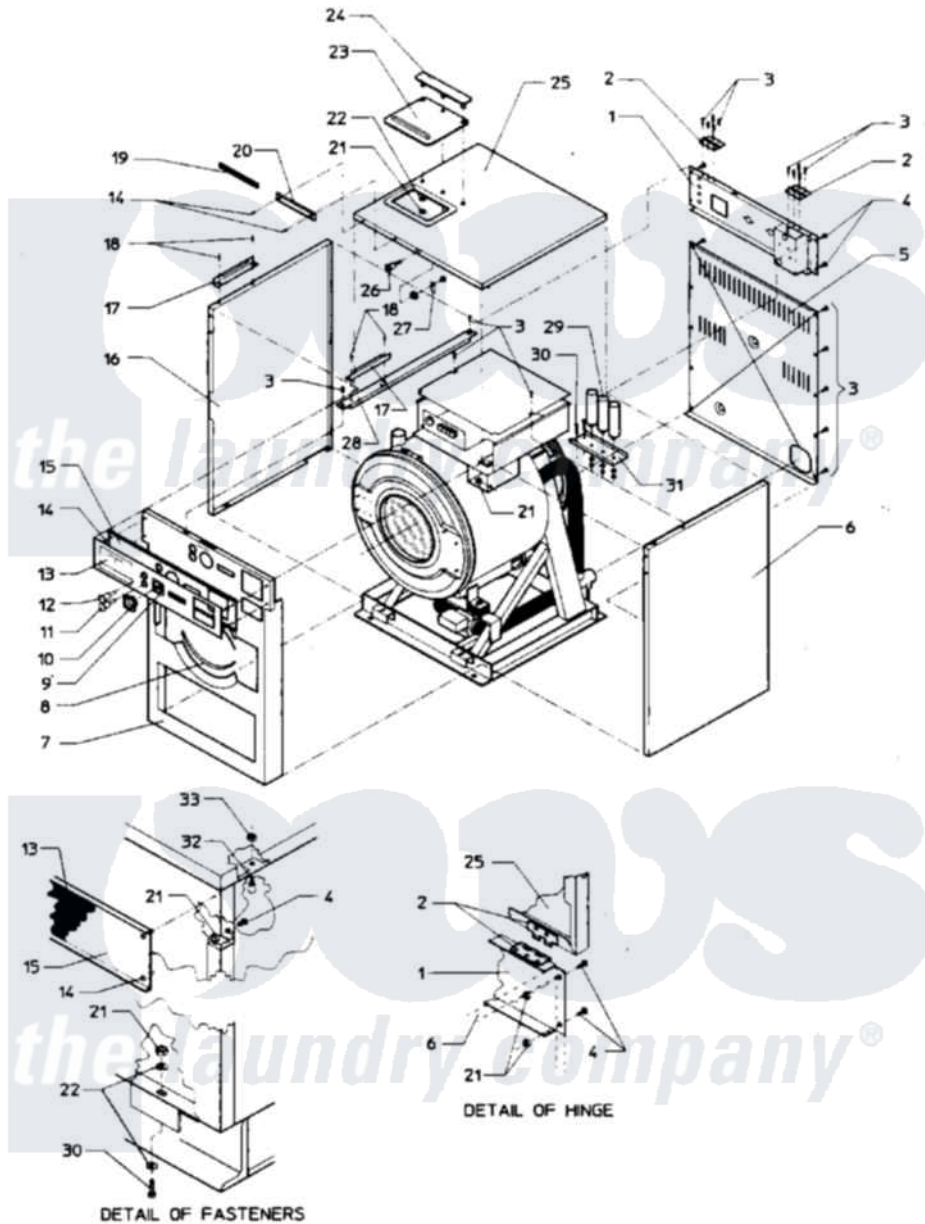

Maytag MAF18MC4VW 01 - FINAL ASSEMBLY (MAF18MC4Vx)

Maytag [Residential Maytag MAF18MC4VW Washer Parts](#) Parts Diagram 01 - FINAL ASSEMBLY (MAF18MC4Vx)
 Click on the part number to view part

Item	Original Part Number	Replaced By	Status	Part Description
001	24001169			Panel Kit, Valve
002	24001676		Not Available	HINGE, TOP COVER (NOTE: 18003069 AFTER SERIAL
"	Y24001300			Hinge
003	24001301	67006964		Screw, Glide
004	24001323			Screw
005	Y24001400		Not Available	KIT, PANEL (REAR)
006	24001159		Not Available	PANEL KIT, SIDE (RT.)35 (AS VIEWED FROM FRONT)
007	24001677		Not Available	PANEL ASSY. (INR. FRNT.)
008	24001550	24001532		Trim- Pane
009	24001679		Not Available	DECAL, CYCLE INDICATOR
010	24001680			GLASS, TIMER
011	24001681		Not Available	LIGHT, INDICATOR (RED 110V)
012	24001682		Not Available	LIGHT, INDOCATOR (AMBER 110V)
013	24001683		Not Available	DECAL, MAYTAG

014	24001533		Rivet, Pop S.s.
015	24002036		Decal, Control Panel
"	NLA	Not Available	PANEL, CONTROL
016	24001155	Not Available	(AS VIEWED FROM THE FRONT)
"	NLA	Not Available	PANEL KIT, SIDE (LT.)18
017	24001539	Not Available	BRACKET, SOAP DISPENSER
018	24001540	Not Available	RIVET, BLIND S.S. (1/8 X 5/16)
019	W10124350	Not Available	PART NUMBER NOT AVAILABLE
020	24001671	Not Available	NAMEPLATE
021	24001510	W10139757	Nut
022	24001295		Lockwasher, S.s.
023	24001219	Not Available	COVER, SOAP DISPENSER
024	24001542		Clamp, Soap Dispenser
025	24001168		KIT ASSY., TOP COVER
026	24001220		Lock, Top Cover
027	24001221		Latch, Top Cover
028	24001695	Not Available	BRACE, TOP
029	24001236		Capacitor
030	24001303		Screw
031	24001692	Not Available	BRACKET, CAPACITOR
032	24001305		Nut, Fiberlock
033	24001425		Nut, Fiberlock, Pltd
034	W10124350	Not Available	PART NUMBER NOT AVAILABLE