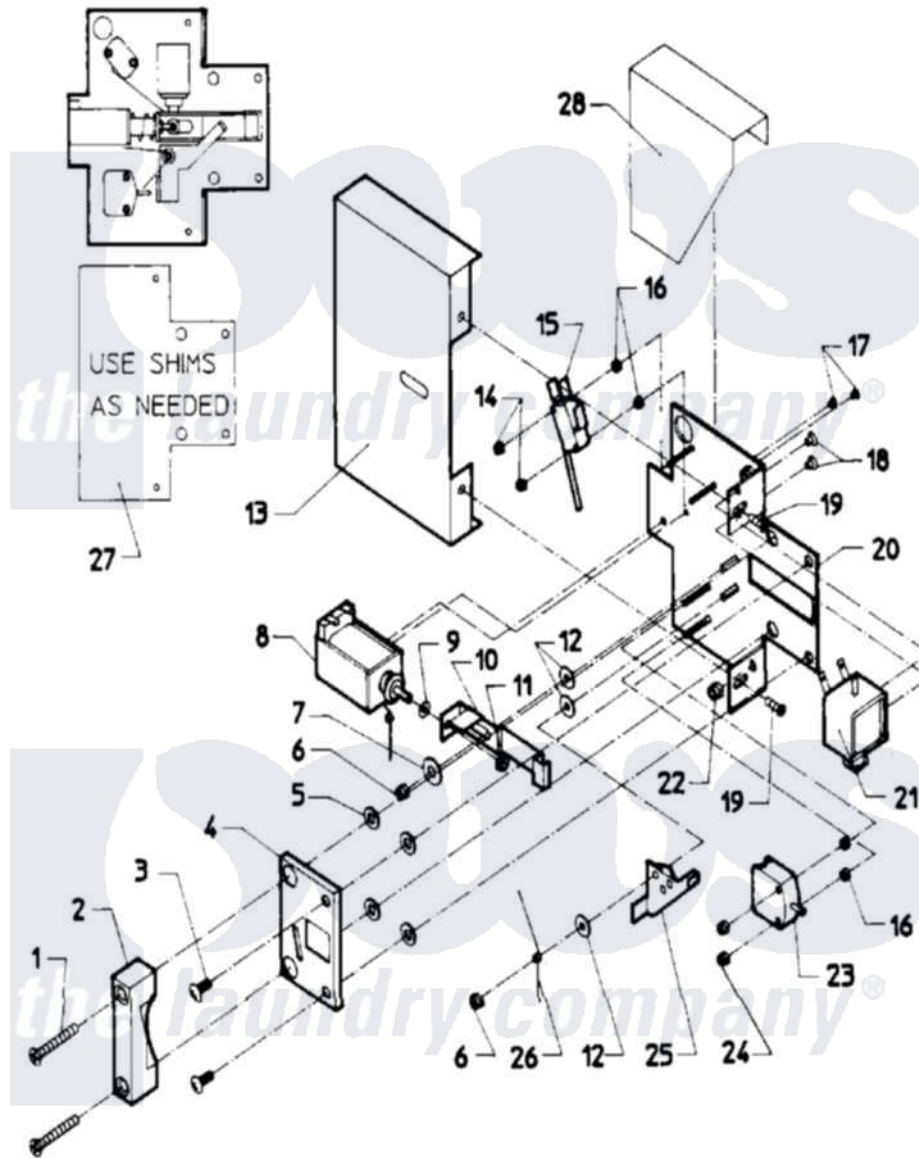

Maytag MAF18MC4VW 03 - DOOR SAFETY INTERLOCK (MAF18MC4Vx)

Maytag [Residential Maytag MAF18MC4VW Washer Parts](#) Parts Diagram 03 - DOOR SAFETY INTERLOCK (MAF18MC4Vx)

[Click on the part number to view part](#)

Item	Original Part Number	Replaced By	Status	Part Description
001	24001642			Screw, S.s.
002	24001483		Not Available	CATCH, DOOR LOCK
003	24001323			Screw
004	24001484		Not Available	COVER, DOOR LOCK PLATE
005	24001295			Lockwasher, S.s.
006	24001342	74005230		Nut, Lock
007	24001485			Washer, Shoulder
008	24001101			Solenoid, Door Rel
009	24001358			Washer, Flat
010	24001250			Button, Push
011	24001481	Y707702		Locknut
012	24001480			Washer, Teflon
013	24001487		Not Available	COVER, DOOR LOCK ASSY.
014	24001476			Nut, Fiberlock
015	24001229			Switch, Door Lock
016	24001477		Not Available	SPACER, NYLON (No.6)

017	24001643		Screw, S.s.
018	24001479		Screw, S.s.
019	24001301	67006964	Screw, Glide
020	NLA	Not Available	PLATE, DOOR LOCK
021	24001102		Solenoid, Door Lck
022	24001305		Nut, Fiberlock
023	24001255		Switch, Door Handle
024	24001736	24001425	Nut, Fiberlock, Pltd
025	24001230		Lever, Door Lock
026	24001293		Spring, Torsion
027	24001559		Shim, Door Lock
028	24001488	Not Available	SHIELD, SPLASH (DOOR LOCK)
"	24001640		Door Lock Complete