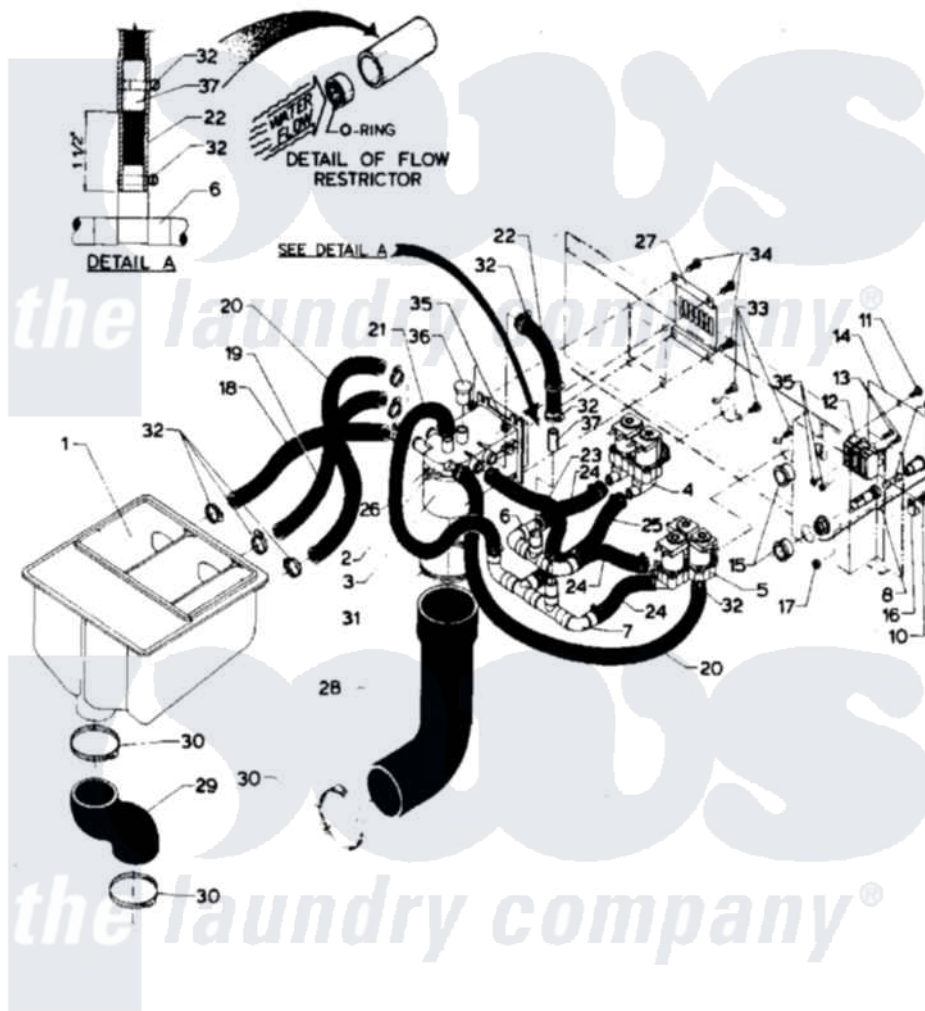

Maytag MAF18MC4VW 04 - SOAP DISPENSER (MAF18MC4Vx)

Maytag [Residential Maytag MAF18MC4VW Washer Parts](#) Parts Diagram 04 - SOAP DISPENSER (MAF18MC4Vx)
 Click on the part number to view part

Item	Original Part Number	Replaced By	Status	Part Description
001	24001627		Not Available	DISPENSER, SUPPLY (COIN)
002	24001031			Breaker, Vac.
003	24001032			Breaker, Vac.
004	24001117			Valve
005	24001118			Valve
006	24001765		Not Available	MANIFOLD, SUPPLY
007	24001766		Not Available	MANIFOLD, FILL
008	24001433			Holder, Fuse
009	24001225			Fuse, Control
010	24001432	W10068250		Screw
011	24001301	67006964		Screw, Glide
012	24001629		Not Available	BLOCK, INPUT POWER (3 WIRE)
013	24001430			Screw, S.s
014	24001429		Not Available	COVER, JUNCTION BOX
015	24001436	8008P014-60		Grommet, Nylon
016	24001434		Not Available	CONNECTOR, GROUND

017	24001342	74005230	Nut, Lock
018	24001767	Not Available	HOSE
019	24001768	Not Available	HOSE
020	24001769	Not Available	HOSE
021	24001770	Not Available	HOSE
022	24001771	Not Available	HOSE
023	24001772	Not Available	HOSE
024	24001773	Not Available	HOSE
025	NLA	Not Available	HOSE
026	24001432	W10068250	Screw
027	24001426		Cover, Vacuum Breaker
028	24001552		Hose, Vacuum Breaker
029	24001442		Hose, Soap Dispenser
030	24001353	696392	Hose Clamp
031	24001282	Not Available	CLAMP, HOSE (No.48)
032	24001423	489503	Clamp
033	24001357		Screw, Stainless Steel
034	24001414	4450038	Screw
035	24001425		Nut, Fiberlock, Pltd
036	24001424	Not Available	CAP, PLUG (YELLOW)
037	24001775	Not Available	FLOW RESTRICTOR ASSY.