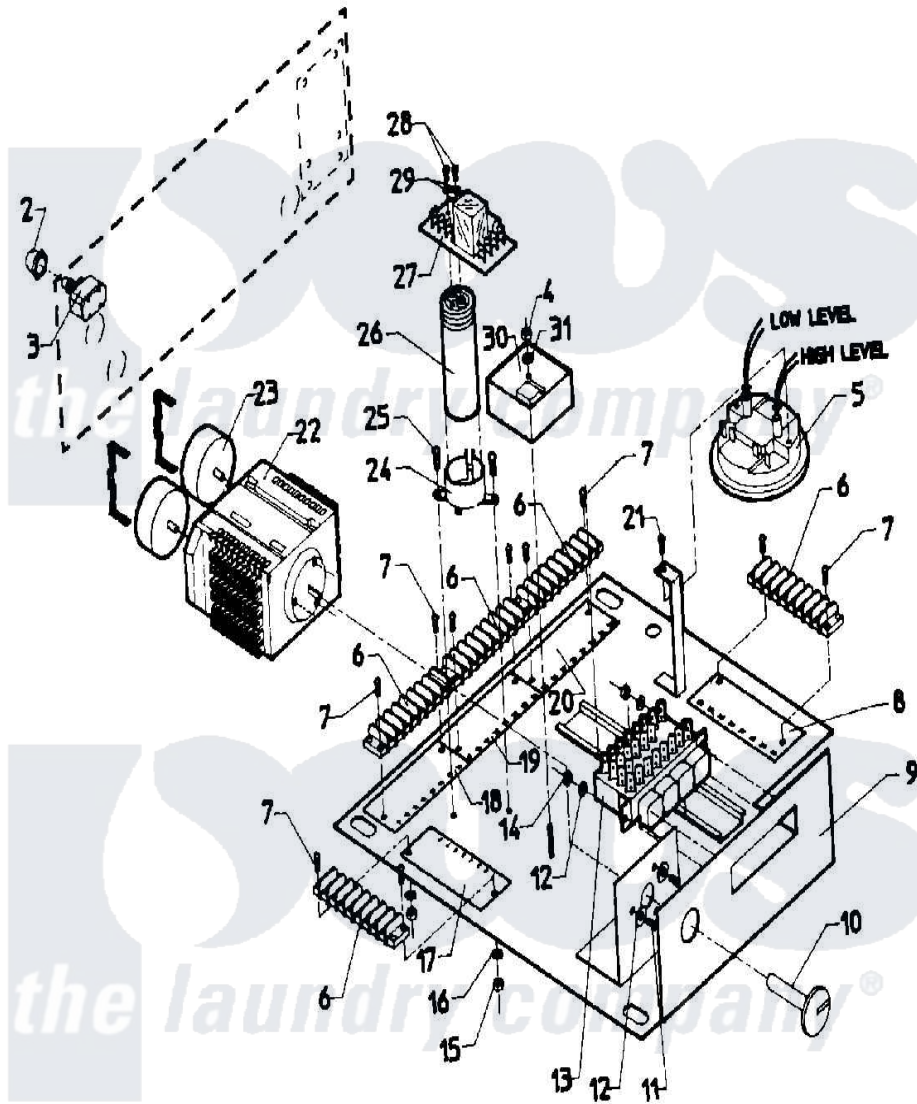

# Maytag MAF18MC4VW 05 - CONTROL MODULE (MAF18MC4Vx)

Maytag Residential Maytag MAF18MC4VW Washer Parts Parts Diagram 05 - CONTROL MODULE (MAF18MC4Vx)  
 Click on the part number to view part

Item	Original Part Number	Replaced By	Status	Part Description
001	24001104		Not Available	CONTACTOR, AUX. ADDER
"	<a href="#">24001737</a>			Relay
"	<a href="#">24001738</a>			Relay
002	24001744		Not Available	BOOT, PUSH BUTTON
003	<a href="#">24001254</a>			Switch, Momentary
004	24001419	<a href="#">W10139757</a>		Nut
005	24001223		Not Available	SWITCH, DUAL LEVEL
006	24001412		Not Available	STRIP, TERMINAL
007	24001414	<a href="#">4450038</a>		Screw
008	24001030		Not Available	DECAL,INSUL.TERM STIRP (33-40)
009	W10124350		Not Available	PART NUMBER NOT AVAILABLE
010	W10124350		Not Available	PART NUMBER NOT AVAILABLE
011	<a href="#">24001357</a>			Screw, Stainless Steel
012	<a href="#">24001358</a>			Washer, Flat

013	NLA		Not Available	SWITCH, CYCLE SELECTOR
014	NLA		Not Available	NUT, FIBERLOCK
015	24001417	<a href="#">7103P070-60</a>		Nut, Top Pilot
016	<a href="#">24001415</a>			Washer, S.s.
017	NLA		Not Available	DECAL,INSUL. TERM STRIP (1-8)
018	NLA		Not Available	DECAL,INSUL.TERM STRIP (9-16)
019	NLA		Not Available	DECAL,INSUL.TERM STRIP (17-24)
020	NLA		Not Available	DECAL,INSUL.TERM STRIP (25-32)
021	24001411	<a href="#">313806</a>		Screw
022	<a href="#">24001178</a>			Kit, Timer Cycle
023	<a href="#">24001577</a>			Motor, Timer
024	W10124350		Not Available	PART NUMBER NOT AVAILABLE
025	24001578	<a href="#">3196170</a>		Screw
026	<a href="#">24001247</a>			Capacitor, Door Lock
027	24001248		Not Available	PC BOARD, DOOR UNLOCK (110V)
"	<a href="#">24001742</a>			Board, P.C.
028	<a href="#">24001580</a>			Screw, S.s.
029	<a href="#">24001579</a>			Washer, S.s.
030	<a href="#">24001176</a>			Kit, Timer Delay
031	<a href="#">24001295</a>			Lockwasher, S.s.