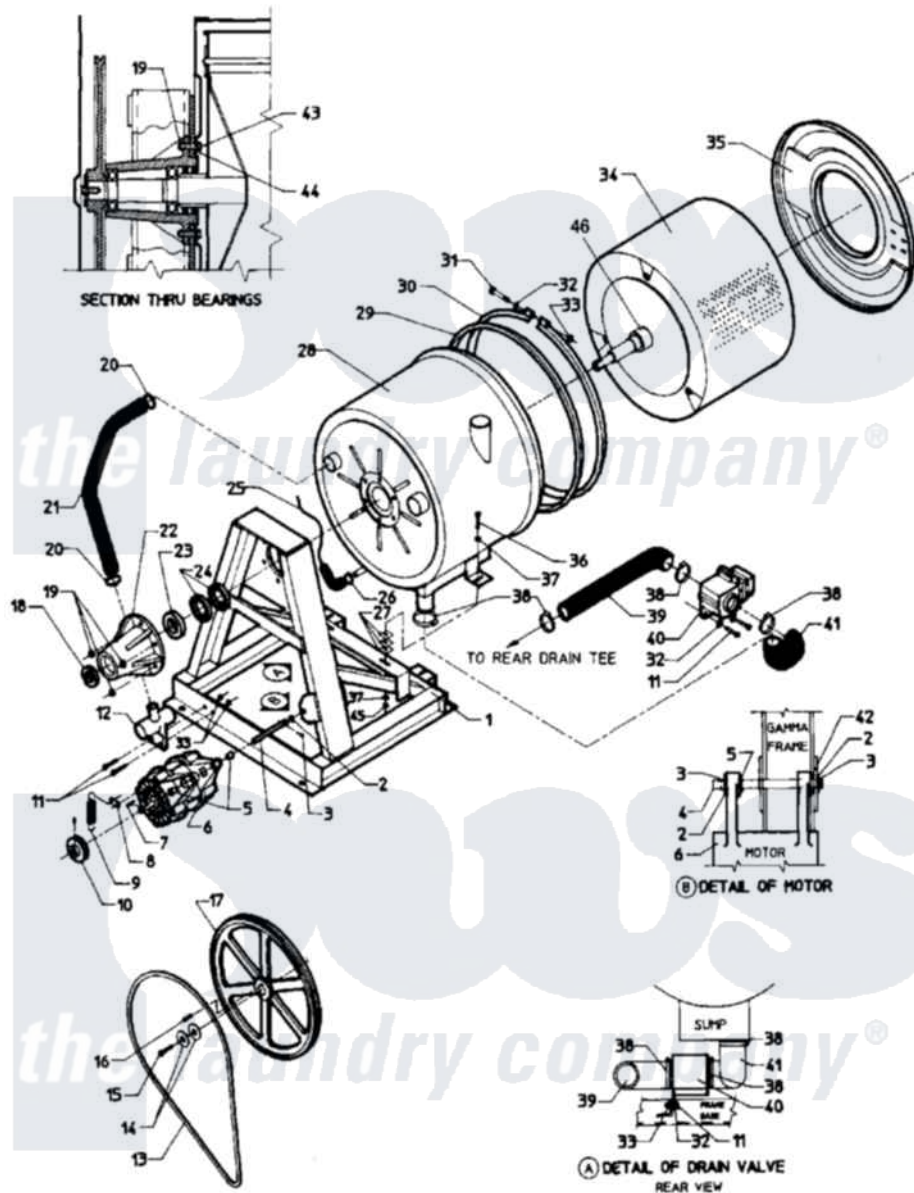

Maytag MAF18MC4VW 07 - SUB ASSEMBLY (MAF18MC4Vx)

Maytag Residential Maytag MAF18MC4VW Washer Parts Parts Diagram 07 - SUB ASSEMBLY (MAF18MC4Vx)
 Click on the part number to view part

Item	Original Part Number	Replaced By	Status	Part Description
001	24001369		Not Available	KIT ASSY., FRAME (2 SPEED)
002	24001511			Washer, Hardened
003	24001512		Not Available	PIN, COTTER PLTD. (1/8X1 1/2)
004	24001647		Not Available	ROD, MOTOR SUPPORT
005	24001021			Bushing, Motor
006	24001018			Bearing, 6204-2RS
"	24001082			Motor, 2SP
007	24001648		Not Available	KEY (MOTOR 3/16" X 1 1/2")
008	24001651		Not Available	CLIP, MOTOR SPRING
009	24001650		Not Available	SPRING (BELT TENSION)
010	24001086			Pulley, Motor
011	24001502	8204624		Bolt
012	24001826		Not Available	(B)CONNECTION, TEE-DRAIN
013	24001093			Belt, V

014	24001501		Washer, Stainless Steel
015	Y24001500		Screw, S.s.
016	24001499	Not Available	KEY (3/8`` X 1 1/4``)
017	24001085		Pulley, Basket
018	24001015		Bearing
019	24001515		Nut, Fiberlock Pltd.
020	24001283	Not Available	CLAMP, HOSE (No.28)
021	24001662		Hose, Overflow
022	24001258		Kit, Trunion
023	24001014		Bearing
024	24001019		Seal, Shaft
025	24001661	Not Available	HOSE, AIR DOME
026	24001438	285655	Clamp, Hose
027	24001803	Not Available	SHIM, SHELL
028	24001375	Not Available	KIT, SHIELD RETRO
029	24001184		Gasket Kit
030	24001388	Not Available	KIT, BAND SHELL
031	24001215		Kit, Band Fastener
032	24001215		Kit, Band Fastener
033	24001215		Kit, Band Fastener
034	24001266	Not Available	BASKET (18-2 SPEED)
035	24001384	Not Available	KIT, FRONT SHELL
036	24001657		Bolt
037	24001516		Washer, Flat Pltd.
038	24001353	696392	Hose Clamp
039	24001660		Hose, Drain
040	24001116		Valve, Drain
041	24001565		Hose, Drain
042	24001805	Not Available	TRIM, FRONT PANEL
043	24001659		Bolt
044	24001808		Washer, S.s.
"	24001810		Washer, Flat
045	24001515		Nut, Fiberlock Pltd.
046	24001130	Not Available	SLEEVE, SFT (2SP)