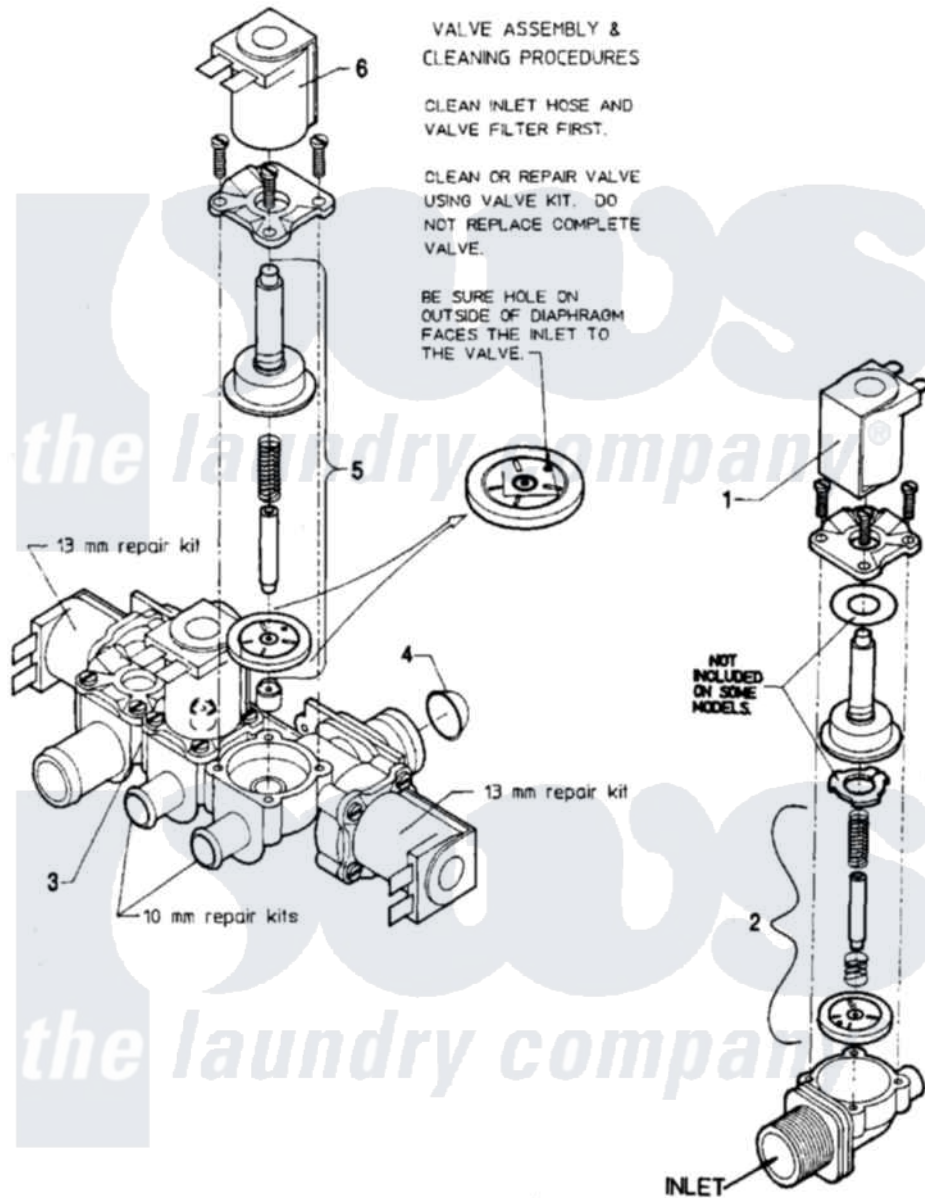

# Maytag MAF18MN1 05 - WATER VALVE

Maytag [Residential Maytag MAF18MN1 Washer Parts](#) Parts Diagram 05 - WATER VALVE  
 Click on the part number to view part

Item	Original Part Number	Replaced By	Status	Part Description
001	<a href="#">24001118</a>			Valve
"	<a href="#">24001119</a>			Valve
"	<a href="#">24001120</a>			Valve-1 WAY
"	<a href="#">24001232</a>			Coil, Water Valve
"	<a href="#">24001776</a>			Valve, Water
002	<a href="#">24001121</a>			Kit, Valve Repair
"	<a href="#">24001122</a>			Kit, Valve Repair
003	<a href="#">24001226</a>			Valve, Mixing
"	<a href="#">24001448</a>			Seal
"	24001549		Not Available	FILTER, MESH (11MM US THREAD)
004	24001634		Not Available	SCREEN, VALVE
005	<a href="#">24001122</a>			Kit, Valve Repair
"	<a href="#">24001231</a>			Kit, Repair
006	<a href="#">24001232</a>			Coil, Water Valve