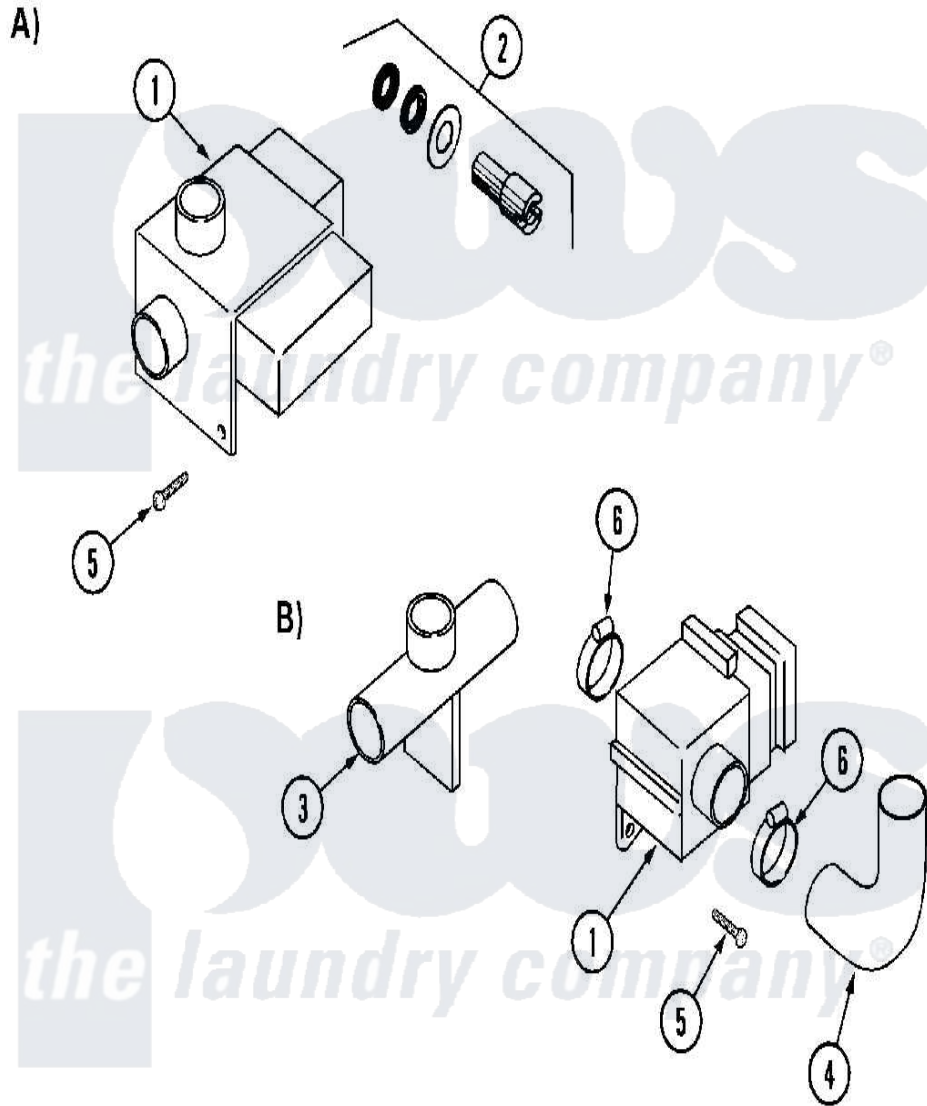

Maytag MAF18MN1 09 - DRAIN VALVE

Maytag [Residential Maytag MAF18MN1 Washer Parts](#) Parts Diagram 09 - DRAIN VALVE
 Click on the part number to view part

Item	Original Part Number	Replaced By	Status	Part Description
001	24001116			Valve, Drain
"	24001217			Valve, Drain
"	24001530			Valve, Motor Drain
002	24001528			Shaft, Drive And Seal Kit
003	24001826		Not Available	(B)CONNECTION, TEE-DRAIN
004	24001565			Hose, Drain
005	24001502	8204624		Bolt
006	24001353	696392		Hose Clamp