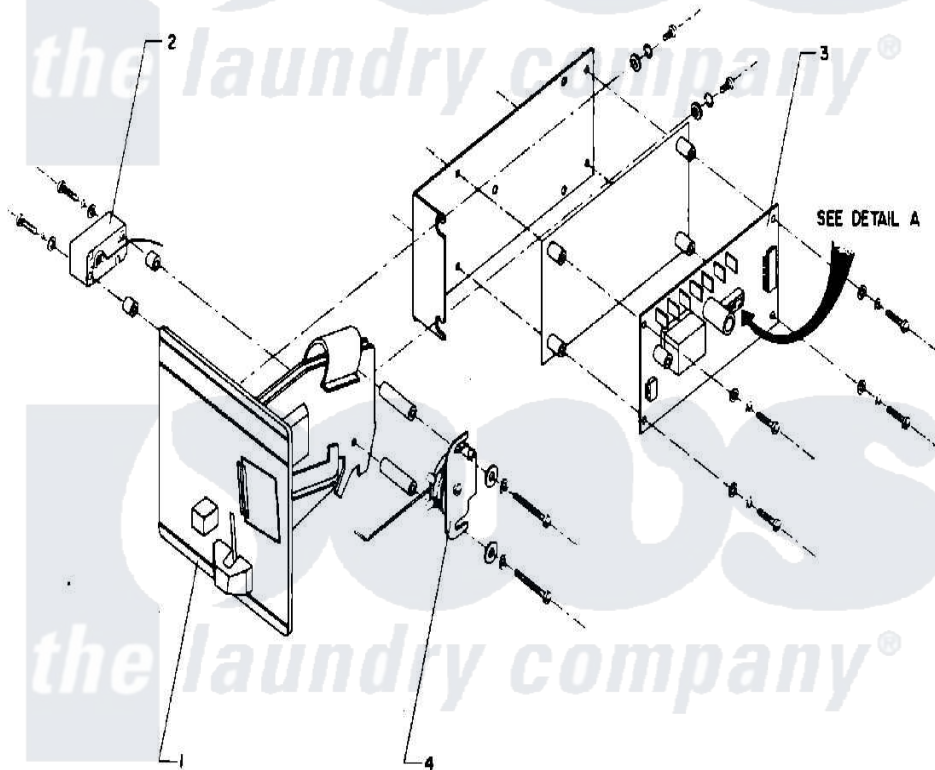

# Maytag MAF18PC2 05 - COIN METER & COIN BOX

DETAIL A  
COIN COUNTER  
DIP SWITCHES

Maytag [Residential Maytag MAF18PC2 Washer Parts](#) Parts Diagram 05 - COIN METER & COIN BOX  
Click on the part number to view part

Item	Original Part Number	Replaced By	Status	Part Description
001	24001615			COIN ACCEPTOR (US QUARTER)
"	24001754		Not Available	COIN METER (110V/50-60HZ) (US QUARTERS)
"	24001755		Not Available	COIN METER (110V/50-60HZ) (CANADIAN QUARTERS)
002	NLA		Not Available	COIN SWITCH
003	24001617		Not Available	ELECTRONIC COIN COUNTER W/HAR
004	24001618		Not Available	SOLENOID, COIN BLOCKING (120V)
"	<a href="#">24001756</a>			Solenoid, Coin Blocking