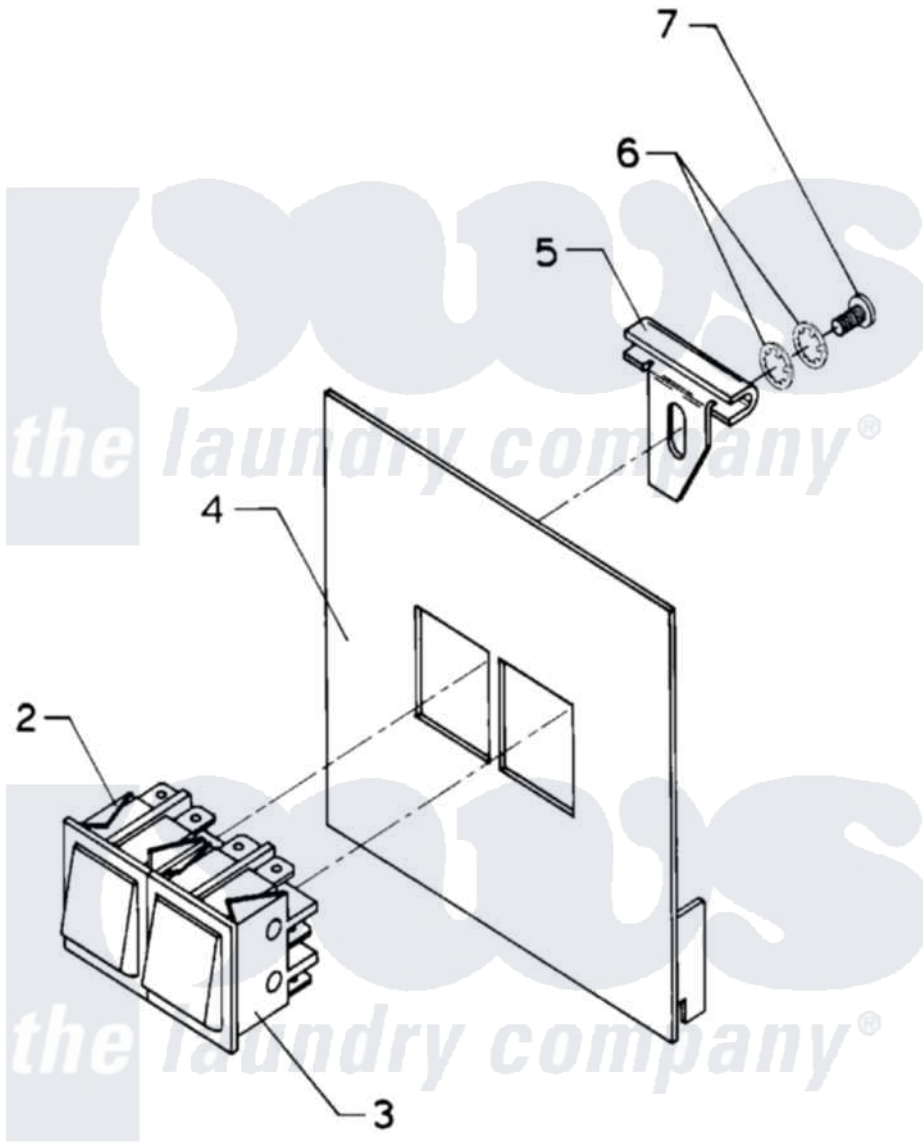

# Maytag MAF18PC2 06 - MANUAL START/STOP CONTROL

Maytag Residential Maytag MAF18PC2 Washer Parts Parts Diagram 06 - MANUAL START/STOP CONTROL  
 Click on the part number to view part

Item	Original Part Number	Replaced By	Status	Part Description
001	24001764		Not Available	KIT, START/STOP COMPLETE
002	<a href="#">24001251</a>			Switch
003	<a href="#">24001252</a>			Switch, Momentary
004	NLA		Not Available	COVER, PLATE (OPL)
005	W10124350		Not Available	PART NUMBER NOT AVAILABLE
006	W10124350		Not Available	PART NUMBER NOT AVAILABLE
007	W10124350		Not Available	PART NUMBER NOT AVAILABLE