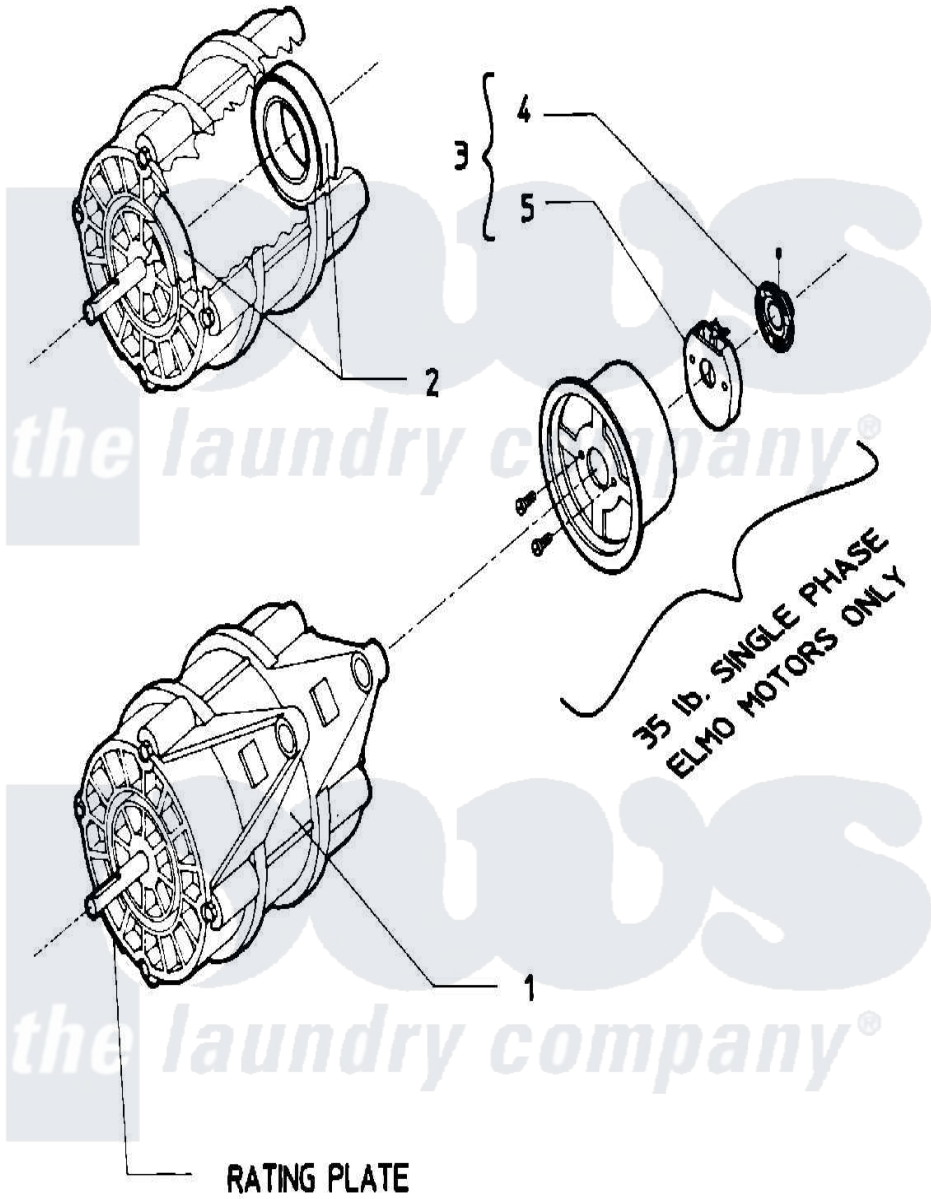

Maytag MAF18PC2 10 - MOTOR

Maytag [Residential Maytag MAF18PC2 Washer Parts](#) Parts Diagram 10 - MOTOR
 Click on the part number to view part

Item	Original Part Number	Replaced By	Status	Part Description
001	24001078			Motor, 2SP
"	24001082			Motor, 2SP
002	24001018			Bearing, 6204-2RS
003	W10124350		Not Available	PART NOT USED
004	W10124350		Not Available	PART NUMBER NOT AVAILABLE
005	W10124350		Not Available	PART NUMBER NOT AVAILABLE