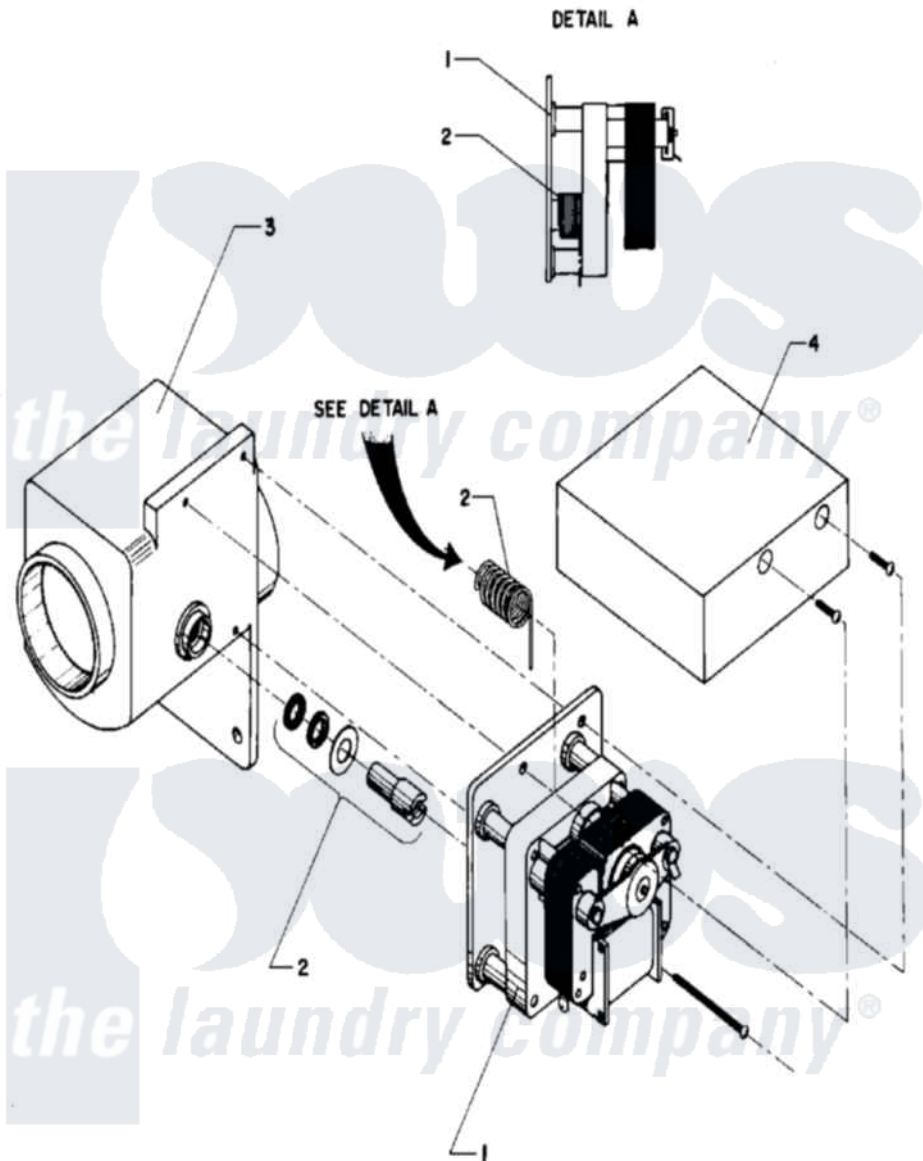

# Maytag MAF18PC2 11 - DRAIN VALVE

Maytag Residential Maytag MAF18PC2 Washer Parts Parts Diagram 11 - DRAIN VALVE  
 Click on the part number to view part

Item	Original Part Number	Replaced By	Status	Part Description
001	<a href="#">24001116</a>			Valve, Drain
"	<a href="#">24001530</a>			Valve, Motor Drain
002	<a href="#">24001528</a>			Shaft, Drive And Seal Kit
003	<a href="#">24001570</a>			Valve Body
004	24001571		Not Available	COVER, DRAIN VALVE MOTOR