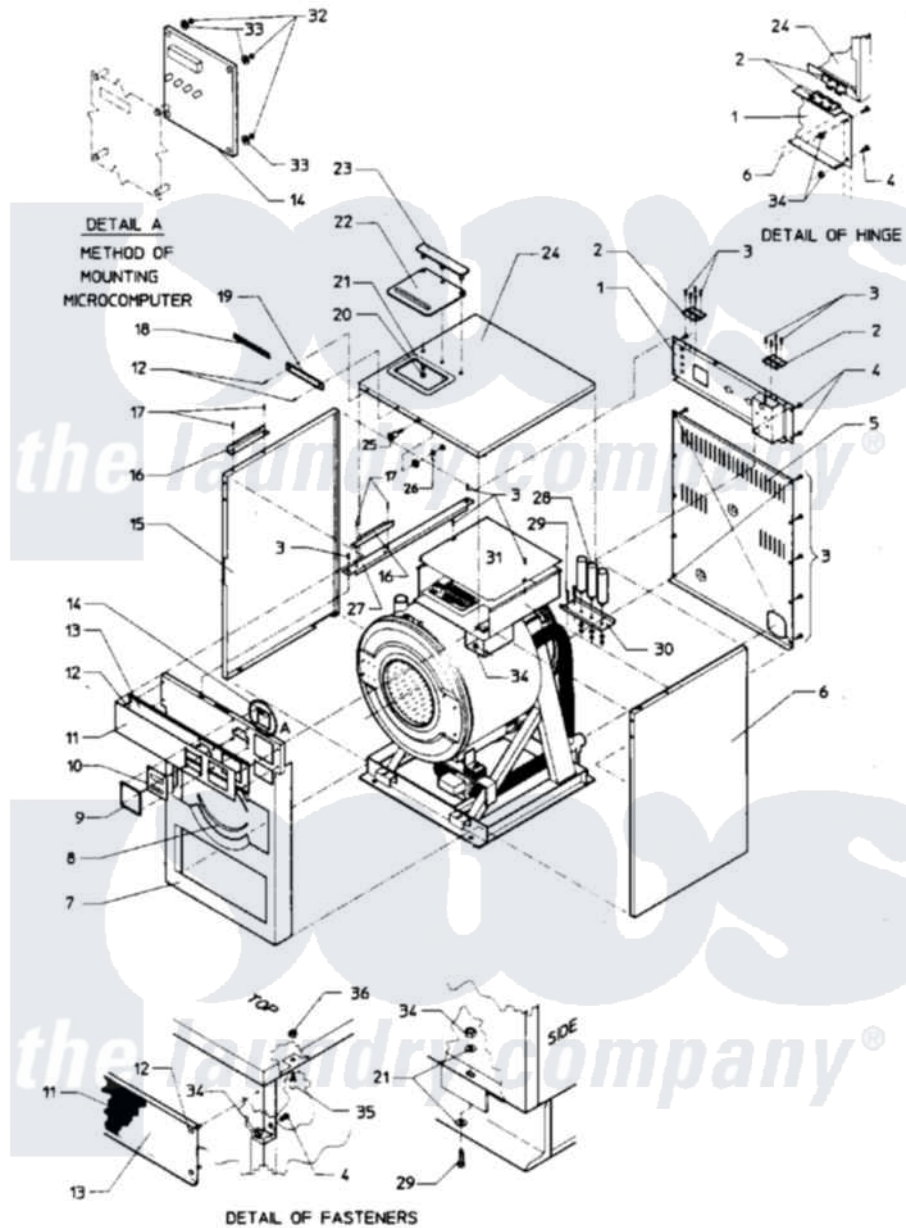

# Maytag MAF18PN1 01 - MAIN EXPLODED VIEW - COMPUTER MODELS

Maytag Residential Maytag MAF18PN1 Washer Parts Parts Diagram 01 - MAIN EXPLODED VIEW - COMPUTER MODELS

[Click on the part number to view part](#)

Item	Original Part Number	Replaced By	Status	Part Description
001	<a href="#">24001169</a>			Panel Kit, Valve
002	24001676		Not Available	HINGE, TOP COVER (NOTE: 18003069 AFTER SERIAL
"	<a href="#">Y24001300</a>			Hinge
003	24001301	<a href="#">67006964</a>		Screw, Glide
004	<a href="#">24001323</a>			Screw
005	Y24001400		Not Available	KIT, PANEL (REAR)
006	24001162		Not Available	PANEL KIT, SIDE (RT.)18 (AS VIEWED FROM FRONT)
007	24001701		Not Available	PANEL, FRONT (INR)
008	24001550	<a href="#">24001532</a>		Trim- Pane
009	NLA		Not Available	TRIM, KEYPAD (CPTR GREY)
010	<a href="#">24001112</a>			Switch, Membrane
011	NLA		Not Available	DECAL
012	<a href="#">24001533</a>			Rivet, Pop S.s.
013	<a href="#">24002036</a>			Decal, Control Panel