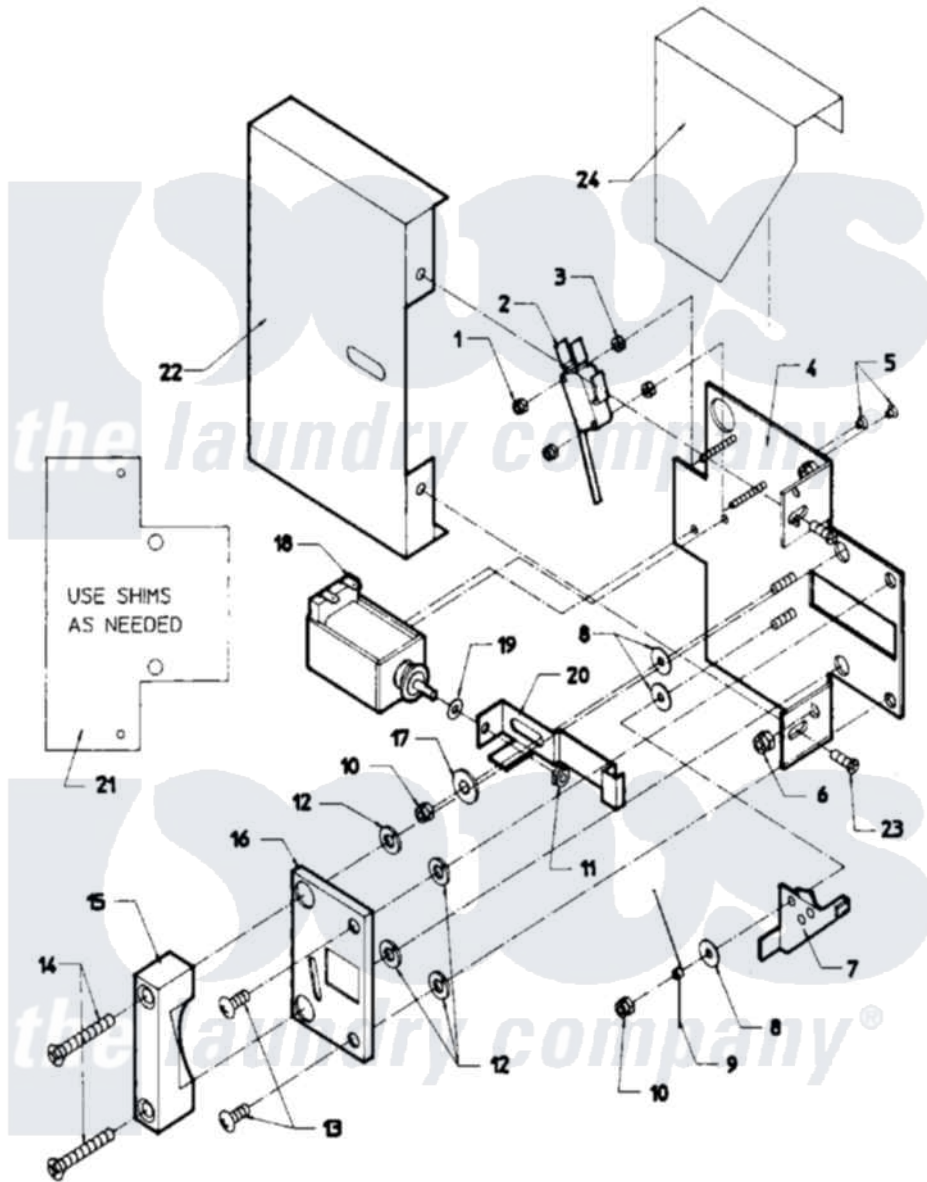

Maytag MAF18PN1 03 - DOOR SAFETY INTERLOCK - OPL MODELS

Maytag Residential Maytag MAF18PN1 Washer Parts Parts Diagram 03 - DOOR SAFETY INTERLOCK - OPL MODELS
 Click on the part number to view part

Item	Original Part Number	Replaced By	Status	Part Description
001	24001476			Nut, Fiberlock
002	24001229			Switch, Door Lock
003	24001477		Not Available	SPACER, NYLON (No.6)
004	NLA		Not Available	PLATE, DOOR LOCK
005	24001479			Screw, S.s.
006	24001305			Nut, Fiberlock
007	24001230			Lever, Door Lock
008	24001480			Washer, Teflon
009	24001293			Spring, Torsion
010	24001342	74005230		Nut, Lock
011	24001481	Y707702		Locknut
012	24001295			Lockwasher, S.s.
013	24001323			Screw
014	24001642			Screw, S.s.
015	24001483		Not Available	CATCH, DOOR LOCK
016	24001484		Not Available	COVER, DOOR LOCK PLATE

017	24001485		Washer, Shoulder
018	24001101		Solenoid, Door Rel
019	24001358		Washer, Flat
020	24001486	Not Available	BUTTON, PUSH (STOP)
021	24001559		Shim, Door Lock
022	24001487	Not Available	COVER, DOOR LOCK ASSY.
023	24001301	67006964	Screw, Glide
024	24001488	Not Available	SHIELD, SPLASH (DOOR LOCK)