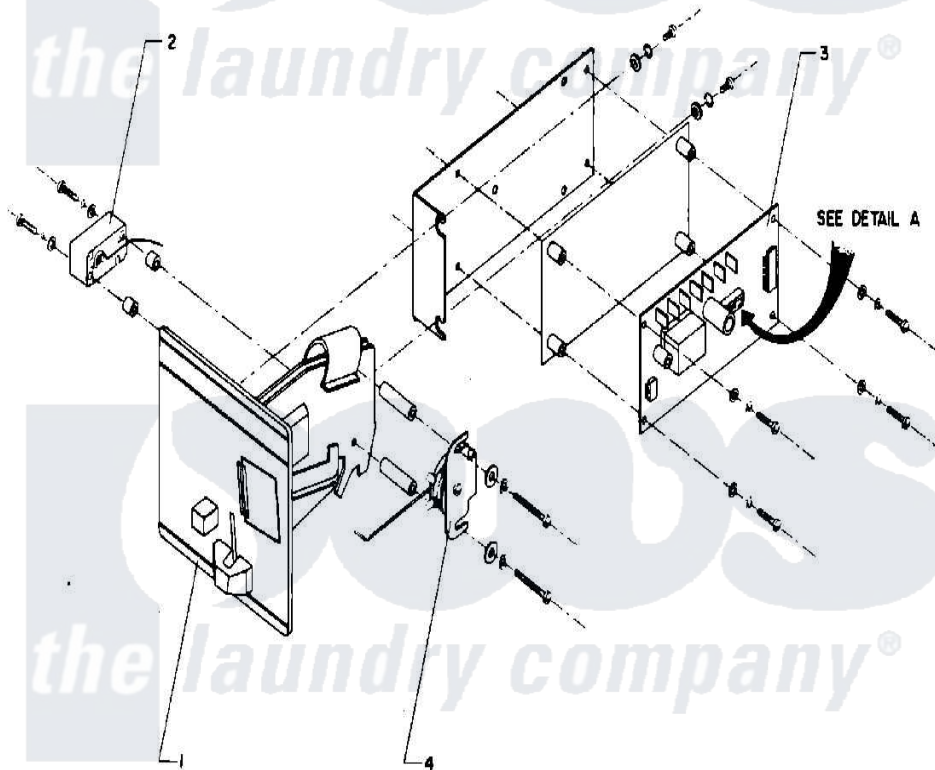

# Maytag MAF18PN1 04 - COIN METER & COIN BOX

DETAIL A  
COIN COUNTER  
DIP SWITCHES

Maytag [Residential Maytag MAF18PN1 Washer Parts](#) Parts Diagram 04 - COIN METER & COIN BOX  
Click on the part number to view part

Item	Original Part Number	Replaced By	Status	Part Description
001	24001615			COIN ACCEPTOR (US QUARTER)
"	24001754		Not Available	COIN METER (110V/50-60HZ) (US QUARTERS)
"	24001755		Not Available	COIN METER (110V/50-60HZ) (CANADIAN QUARTERS)
002	NLA		Not Available	COIN SWITCH
003	24001617		Not Available	ELECTRONIC COIN COUNTER W/HAR
004	24001618		Not Available	SOLENOID, COIN BLOCKING (120V)
"	<a href="#">24001756</a>			Solenoid, Coin Blocking