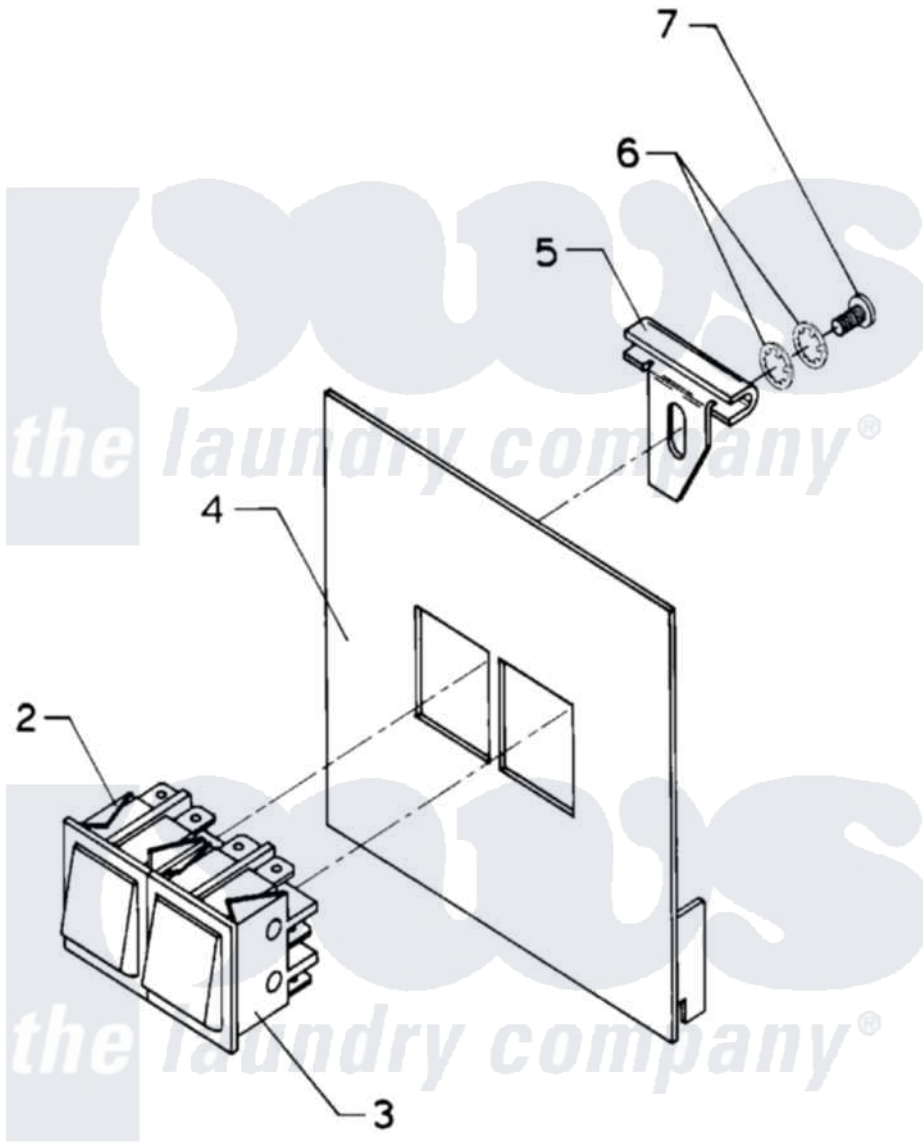

Maytag MAF18PN1 05 - MANUAL START/STOP CONTROL

Maytag Residential Maytag MAF18PN1 Washer Parts Parts Diagram 05 - MANUAL START/STOP CONTROL
 Click on the part number to view part

Item	Original Part Number	Replaced By	Status	Part Description
001	24001764		Not Available	KIT, START/STOP COMPLETE
002	24001251			Switch
003	24001252			Switch, Momentary
004	NLA		Not Available	COVER, PLATE (OPL)
005	W10124350		Not Available	PART NUMBER NOT AVAILABLE
006	W10124350		Not Available	PART NUMBER NOT AVAILABLE
007	W10124350		Not Available	PART NUMBER NOT AVAILABLE