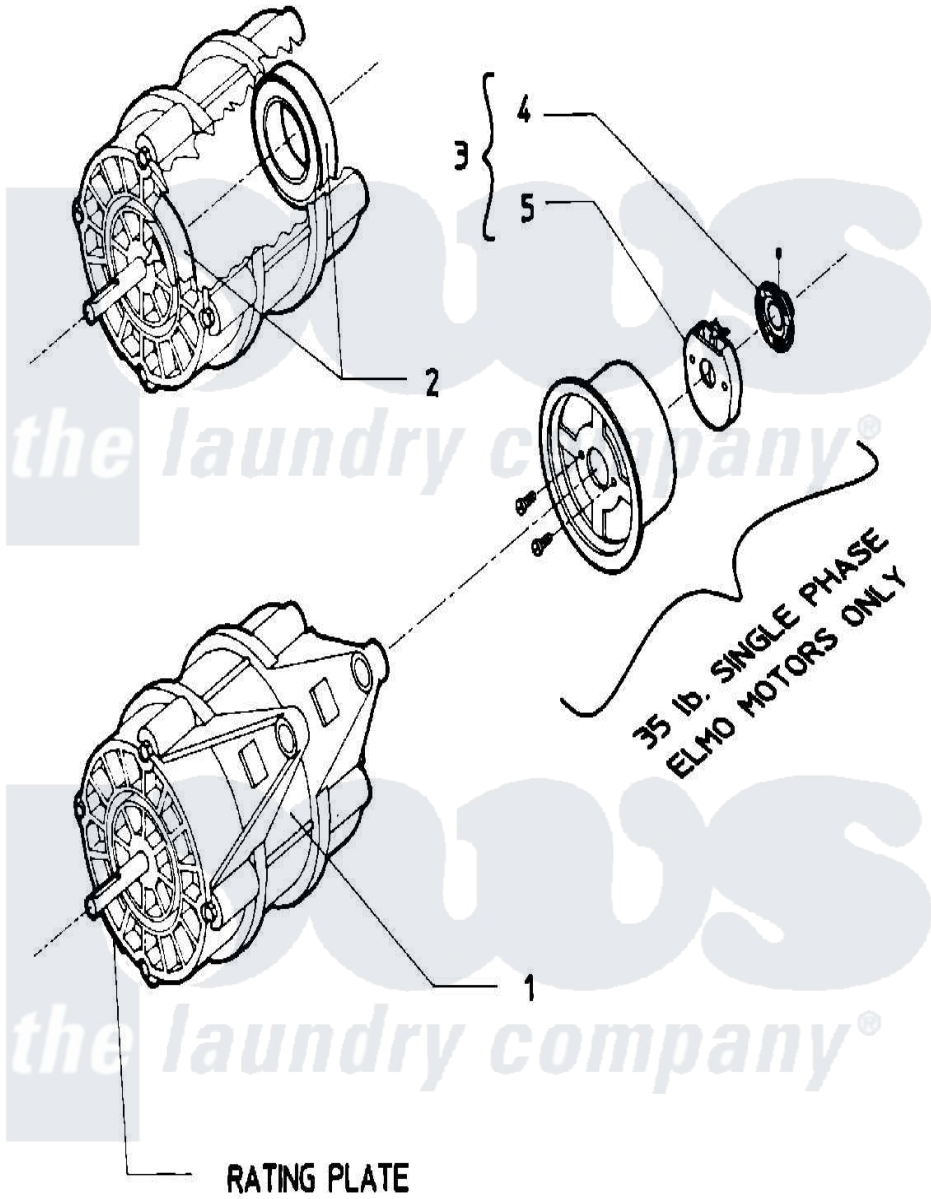

Maytag MAF18PN1 07 - MOTOR

Maytag [Residential Maytag MAF18PN1 Washer Parts](#) Parts Diagram 07 - MOTOR
 Click on the part number to view part

Item	Original Part Number	Replaced By	Status	Part Description
001	24001078			Motor, 2SP
"	24001082			Motor, 2SP
002	24001018			Bearing, 6204-2RS
003	W10124350		Not Available	PART NOT USED
004	W10124350		Not Available	PART NUMBER NOT AVAILABLE
005	W10124350		Not Available	PART NUMBER NOT AVAILABLE