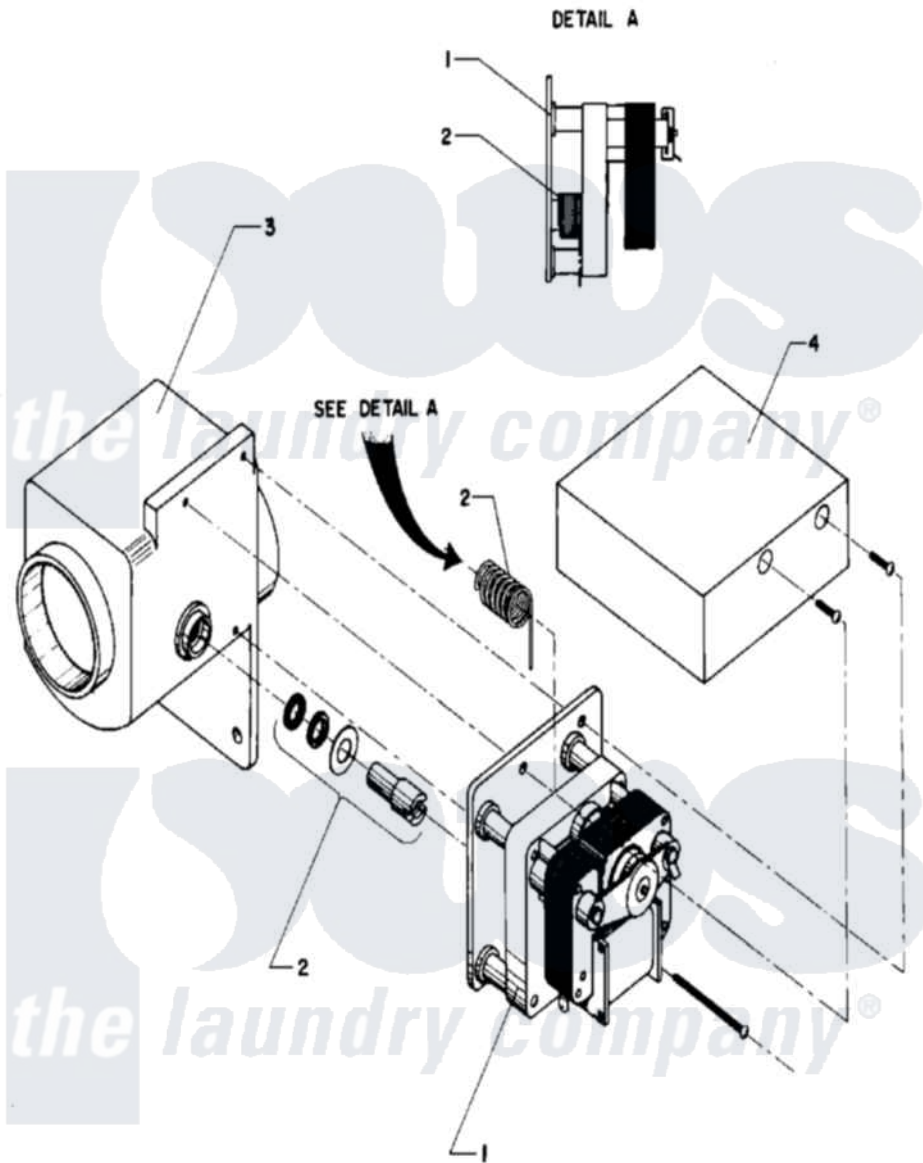

Maytag MAF18PN1 08 - DRAIN VALVE

Maytag Residential Maytag MAF18PN1 Washer Parts Parts Diagram 08 - DRAIN VALVE
 Click on the part number to view part

| Item | Original Part Number | Replaced By | Status | Part Description |
|------|--------------------------|-------------|---------------|---------------------------|
| 001 | 24001116 | | | Valve, Drain |
| " | 24001530 | | | Valve, Motor Drain |
| 002 | 24001528 | | | Shaft, Drive And Seal Kit |
| 003 | 24001570 | | | Valve Body |
| 004 | 24001571 | | Not Available | COVER, DRAIN VALVE MOTOR |