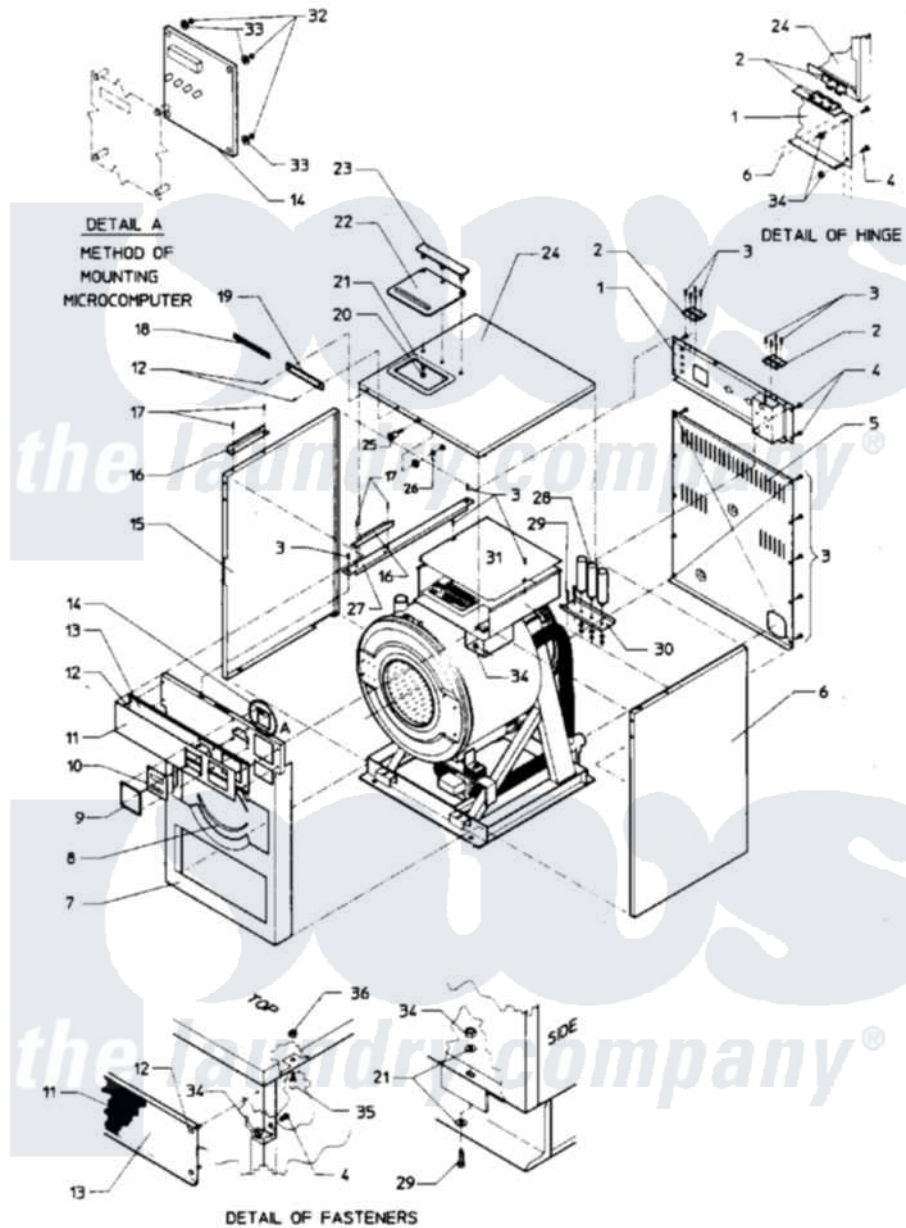

Maytag MAF18PN2 01 - MAIN EXPLODED VIEW - COMPUTER MODELS

Maytag Residential Maytag MAF18PN2 Washer Parts Parts Diagram 01 - MAIN EXPLODED VIEW - COMPUTER MODELS

[Click on the part number to view part](#)

Item	Original Part Number	Replaced By	Status	Part Description
001	24001169			Panel Kit, Valve
002	24001676		Not Available	HINGE, TOP COVER (NOTE: 18003069 AFTER SERIAL
"	Y24001300			Hinge
003	24001301	67006964		Screw, Glide
004	24001323			Screw
005	Y24001400		Not Available	KIT, PANEL (REAR)
006	24001162		Not Available	PANEL KIT, SIDE (RT.)18 (AS VIEWED FROM FRONT)
007	24001701		Not Available	PANEL, FRONT (INR)
008	24001550	24001532		Trim- Pane
009	NLA		Not Available	TRIM, KEYPAD (CPTR GREY)
010	24001112			Switch, Membrane
011	NLA		Not Available	DECAL
012	24001533			Rivet, Pop S.s.
013	24002036			Decal, Control Panel

"	NLA		Not Available	PANEL, CONTROL
014	24001010			Board, Coin Computer
"	24001709			Board, Computer
015	NLA		Not Available	PANEL KIT, SIDE (LT.)18
016	24001539		Not Available	BRACKET, SOAP DISPENSER
017	24001540		Not Available	RIVET, BLIND S.S. (1/8 X 5/16)
018	NLA		Not Available	DECAL (MAYTAG)
019	24001671		Not Available	NAMEPLATE
020	24001510	W1013975Z		Nut
021	24001295			Lockwasher, S.s.
022	24001219		Not Available	COVER, SOAP DISPENSER
023	24001542			Clamp, Soap Dispenser
024	24001168			KIT ASSY., TOP COVER
025	24001220			Lock, Top Cover
026	24001221			Latch, Top Cover
027	24001695		Not Available	BRACE, TOP
028	24001236			Capacitor
"	24001698			Capacitor
029	24001303			Screw
030	24001692		Not Available	BRACKET, CAPACITOR
031	24001545		Not Available	COVER, ELECTRICAL MODULE
032	24001417	7103P070-60		Nut, Top Pilot
033	24001415			Washer, S.s.
034	24001305			Nut, Fiberlock
035	24001546		Not Available	STUD, S.S. (6/32" X 1/4")
036	24001425			Nut, Fiberlock, Pltd
"	24001675		Not Available	RESISTOR (12K OHMS 5 WATT) (W/CENTURY OR ELMO MOTORS)