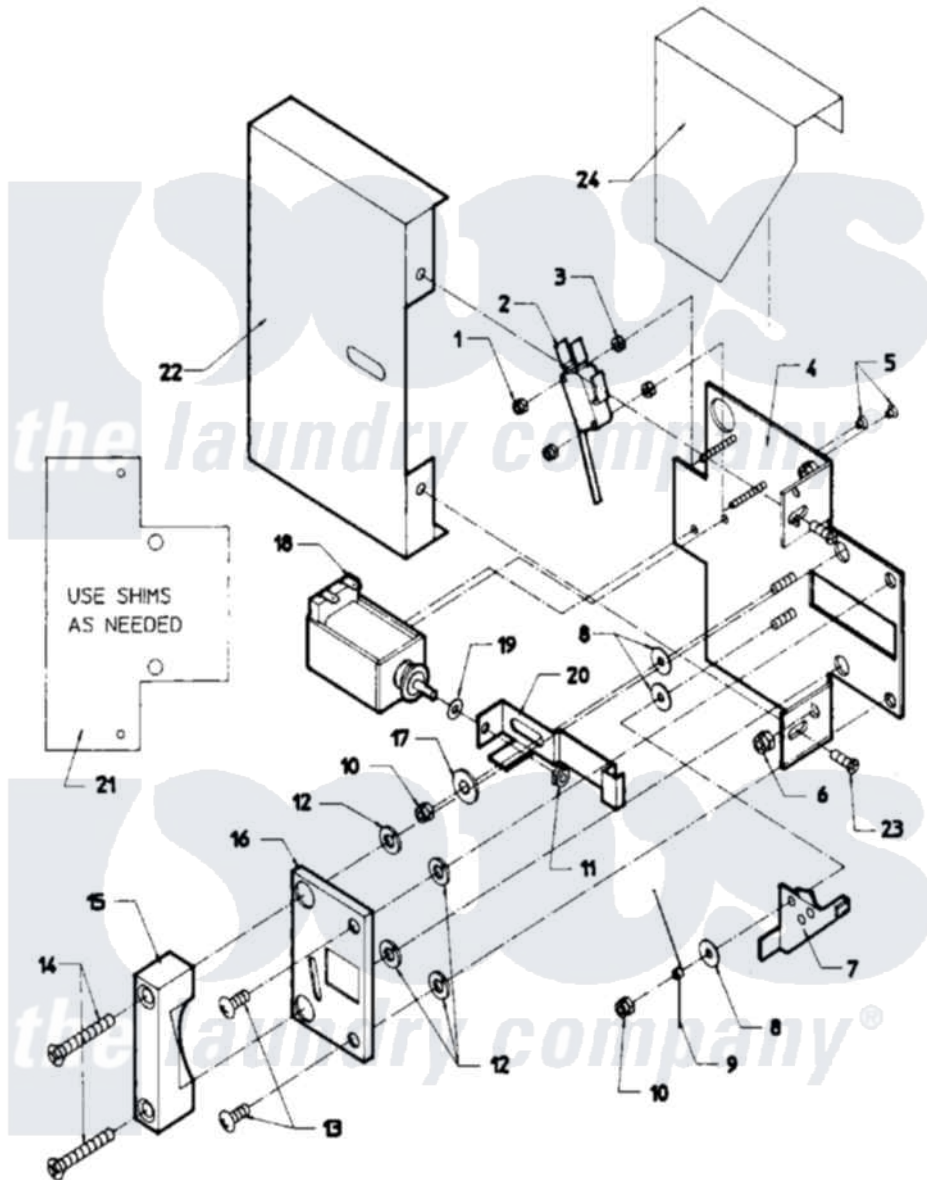

Maytag MAF18PN2 03 - DOOR SAFETY INTERLOCK - OPL MODELS

Maytag Residential Maytag MAF18PN2 Washer Parts Parts Diagram 03 - DOOR SAFETY INTERLOCK - OPL MODELS
 Click on the part number to view part

Item	Original Part Number	Replaced By	Status	Part Description
001	24001476			Nut, Fiberlock
002	24001229			Switch, Door Lock
003	24001477		Not Available	SPACER, NYLON (No.6)
004	NLA		Not Available	PLATE, DOOR LOCK
005	24001479			Screw, S.s.
006	24001305			Nut, Fiberlock
007	24001230			Lever, Door Lock
008	24001480			Washer, Teflon
009	24001293			Spring, Torsion
010	24001342	74005230		Nut, Lock
011	24001481	Y707702		Locknut
012	24001295			Lockwasher, S.s.
013	24001323			Screw
014	24001642			Screw, S.s.
015	24001483		Not Available	CATCH, DOOR LOCK
016	24001484		Not Available	COVER, DOOR LOCK PLATE

017	24001485		Washer, Shoulder
018	24001101		Solenoid, Door Rel
019	24001358		Washer, Flat
020	24001486	Not Available	BUTTON, PUSH (STOP)
021	24001559		Shim, Door Lock
022	24001487	Not Available	COVER, DOOR LOCK ASSY.
023	24001301	67006964	Screw, Glide
024	24001488	Not Available	SHIELD, SPLASH (DOOR LOCK)