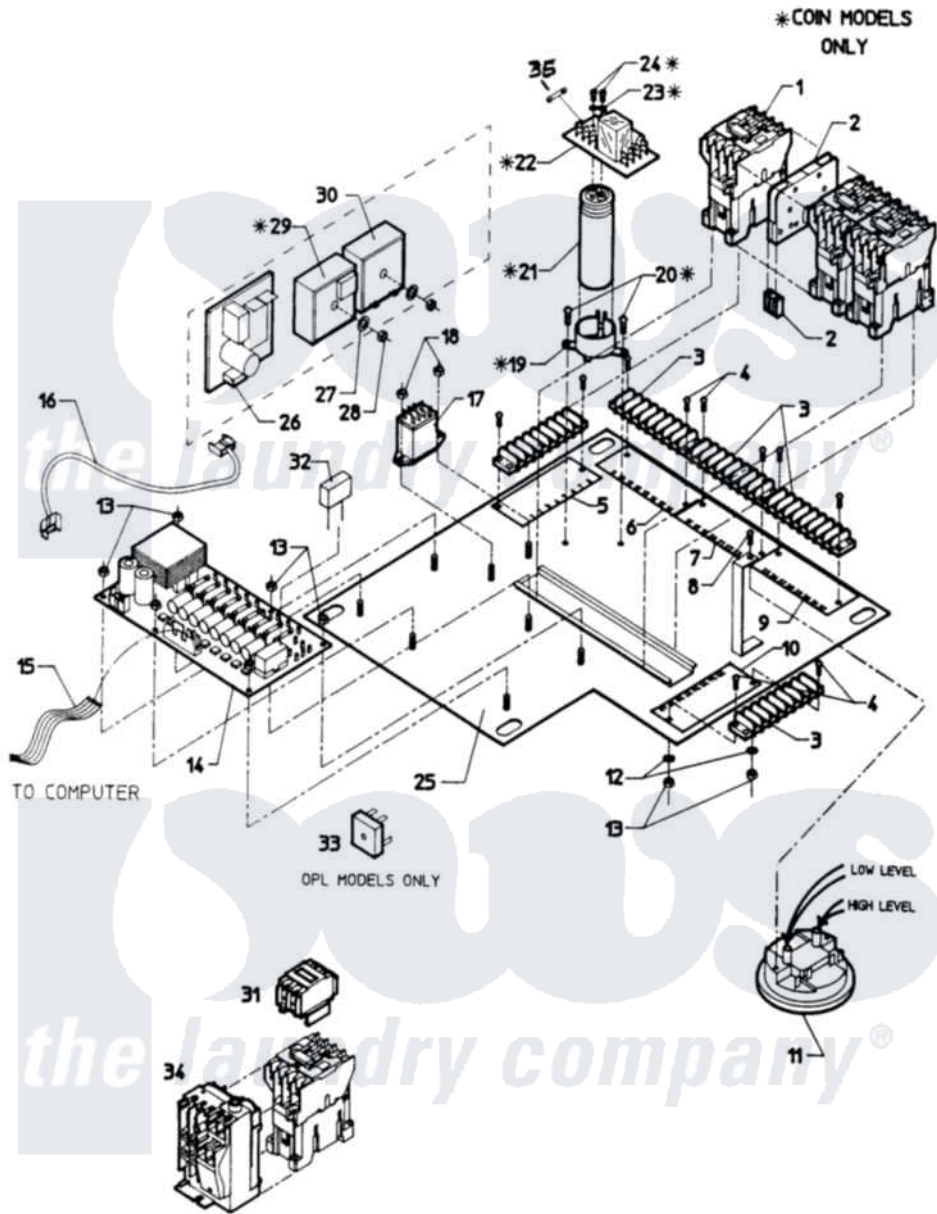

Maytag MAF18PN2 04 - CONTROL MODULE

Maytag [Residential Maytag MAF18PN2 Washer Parts](#) Parts Diagram 04 - CONTROL MODULE
 Click on the part number to view part

Item	Original Part Number	Replaced By	Status	Part Description
001	24001105	24002051		Contactor-
002	24001108			Interlock, Mech, Contactor
003	24001412		Not Available	STRIP, TERMINAL
004	24001414	4450038		Screw
005	NLA		Not Available	DECAL,INSUL. TERM STRIP (1-8)
006	NLA		Not Available	DECAL,INSUL. TERM STRIP (9-16)
007	NLA		Not Available	DECAL,INSUL. TERM STRIP (17-24)
008	24001411	313806		Screw
009	NLA		Not Available	DECAL,INSUL. TERM STRIP (25-32)
010	24001030		Not Available	DECAL,INSUL. TERM STIRP (33-40)
011	NLA		Not Available	SWITCH, TRI LEVEL---N
012	24001415			Washer, S.s.
013	24001417	7103P070-60		Nut, Top Pilot

014	24001181		Board Kit
"	24001244		Fuse
"	24001246		Fuse,
015	24001590		Cable, 16-Oin Ribbon
016	24001410		Harness, Battery Back-Up
017	24001177	24001110	Relay- Fla
018	24001417	7103P070-60	Nut, Top Pilot
019	W10124350	Not Available	PART NUMBER NOT AVAILABLE
020	24001578	3196170	Screw
021	24001247		Capacitor, Door Lock
022	24001248	Not Available	PC BOARD, DOOR UNLOCK (110V)
023	24001579		Washer, S.s.
024	24001580		Screw, S.s.
025	24001587		Panel, Electrical
026	24001243		Board, Battery Bckup
027	24001295		Lockwasher, S.s.
028	24001419	W10139757	Nut
029	24001176		Kit, Timer Delay
030	24001418		Relay, Time Delay
031	24001752		Relay, Time Delay
032	24001109	Not Available	FILTER, RC-NTWK.
033	24001753		Bridge, Rectifier
034	W10124350	Not Available	PART NOT USED
035	W10124350	Not Available	PART NOT USED