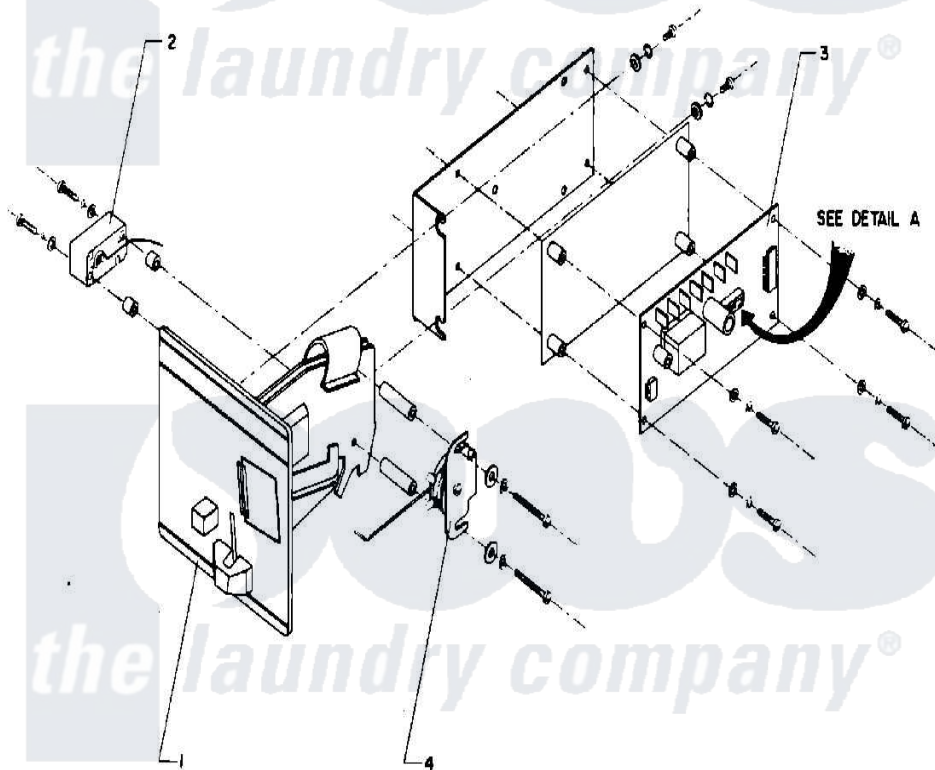

# Maytag MAF18PN2 05 - COIN METER & COIN BOX

DETAIL A  
COIN COUNTER  
DIP SWITCHES

Maytag [Residential Maytag MAF18PN2 Washer Parts](#) Parts Diagram 05 - COIN METER & COIN BOX  
Click on the part number to view part

Item	Original Part Number	Replaced By	Status	Part Description
001	24001615			COIN ACCEPTOR (US QUARTER)
"	24001754		Not Available	COIN METER (110V/50-60HZ) (US QUARTERS)
"	24001755		Not Available	COIN METER (110V/50-60HZ) (CANADIAN QUARTERS)
002	NLA		Not Available	COIN SWITCH
003	24001617		Not Available	ELECTRONIC COIN COUNTER W/HAR
004	24001618		Not Available	SOLENOID, COIN BLOCKING (120V)
"	<a href="#">24001756</a>			Solenoid, Coin Blocking