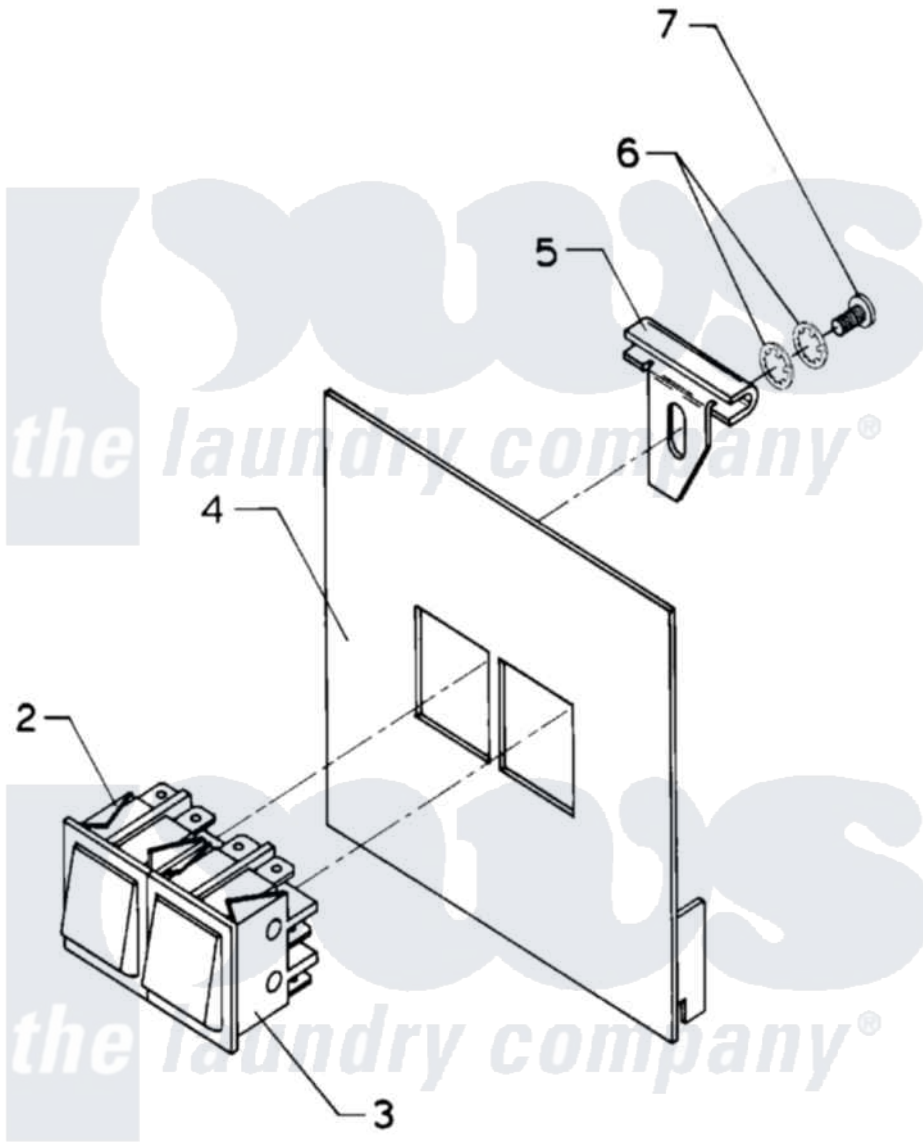

Maytag MAF18PN2 06 - MANUAL START/STOP CONTROL

Maytag Residential Maytag MAF18PN2 Washer Parts Parts Diagram 06 - MANUAL START/STOP CONTROL
 Click on the part number to view part

Item	Original Part Number	Replaced By	Status	Part Description
001	24001764		Not Available	KIT, START/STOP COMPLETE
002	24001251			Switch
003	24001252			Switch, Momentary
004	NLA		Not Available	COVER, PLATE (OPL)
005	W10124350		Not Available	PART NUMBER NOT AVAILABLE
006	W10124350		Not Available	PART NUMBER NOT AVAILABLE
007	W10124350		Not Available	PART NUMBER NOT AVAILABLE