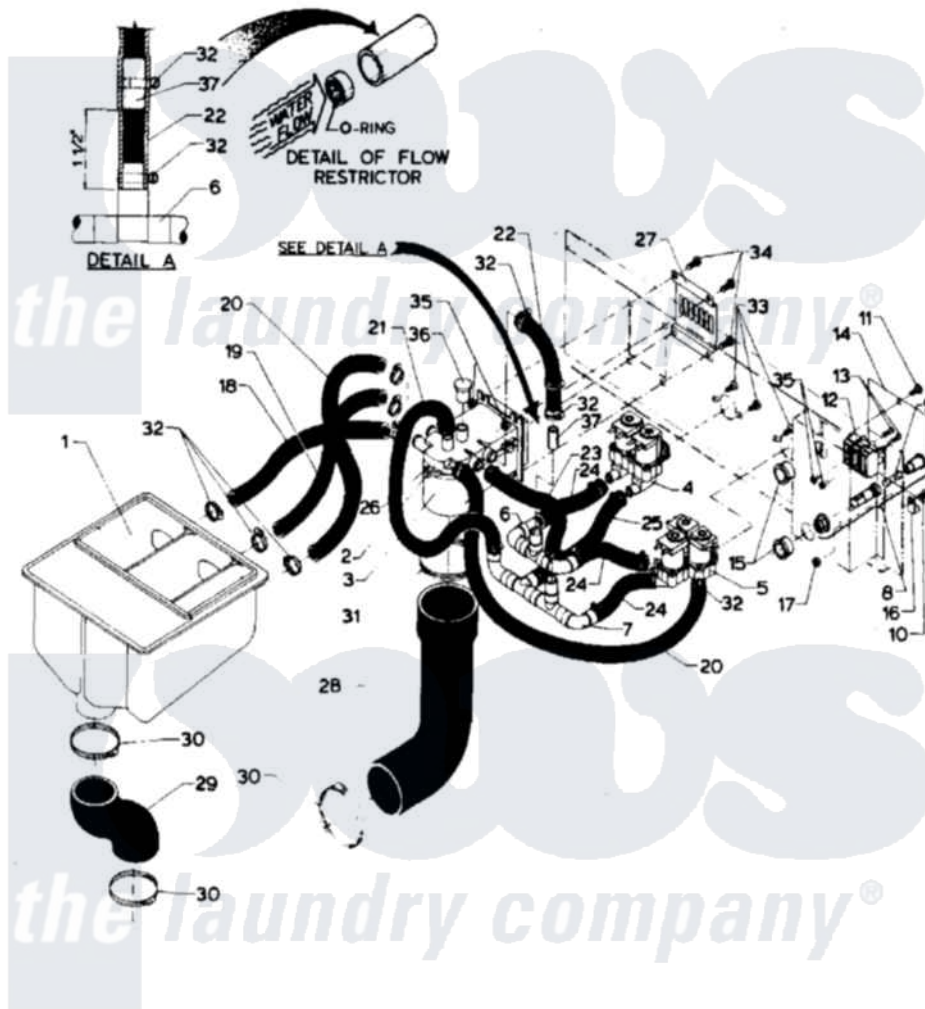

Maytag MAF18PN2 07 - SOAP DISPENSER

Maytag [Residential Maytag MAF18PN2 Washer Parts](#) Parts Diagram 07 - SOAP DISPENSER
 Click on the part number to view part

Item	Original Part Number	Replaced By	Status	Part Description
001	24001627		Not Available	DISPENSER, SUPPLY (COIN)
002	24001031			Breaker, Vac.
003	24001032			Breaker, Vac.
004	24001117			Valve
005	24001118			Valve
006	24001765		Not Available	MANIFOLD, SUPPLY
007	24001766		Not Available	MANIFOLD, FILL
008	24001433			Holder, Fuse
009	24001225			Fuse, Control
010	24001432	W10068250		Screw
011	24001301	67006964		Screw, Glide
012	24001629		Not Available	BLOCK, INPUT POWER (3 WIRE)
013	24001430			Screw, S.s
014	24001429		Not Available	COVER, JUNCTION BOX
015	24001436	8008P014-60		Grommet, Nylon
016	24001434		Not Available	CONNECTOR, GROUND

017	24001342	74005230	Nut, Lock
018	24001767	Not Available	HOSE
019	24001768	Not Available	HOSE
020	24001769	Not Available	HOSE
021	24001770	Not Available	HOSE
022	24001771	Not Available	HOSE
023	24001772	Not Available	HOSE
024	24001773	Not Available	HOSE
025	NLA	Not Available	HOSE
026	24001432	W10068250	Screw
027	24001426		Cover, Vacuum Breaker
028	24001552		Hose, Vacuum Breaker
029	24001442		Hose, Soap Dispenser
030	24001353	696392	Hose Clamp
031	24001282	Not Available	CLAMP, HOSE (No.48)
032	24001423	489503	Clamp
033	24001357		Screw, Stainless Steel
034	24001414	4450038	Screw
035	24001425		Nut, Fiberlock, Pltd
036	24001424	Not Available	CAP, PLUG (YELLOW)
037	24001775	Not Available	FLOW RESTRICTOR ASSY.