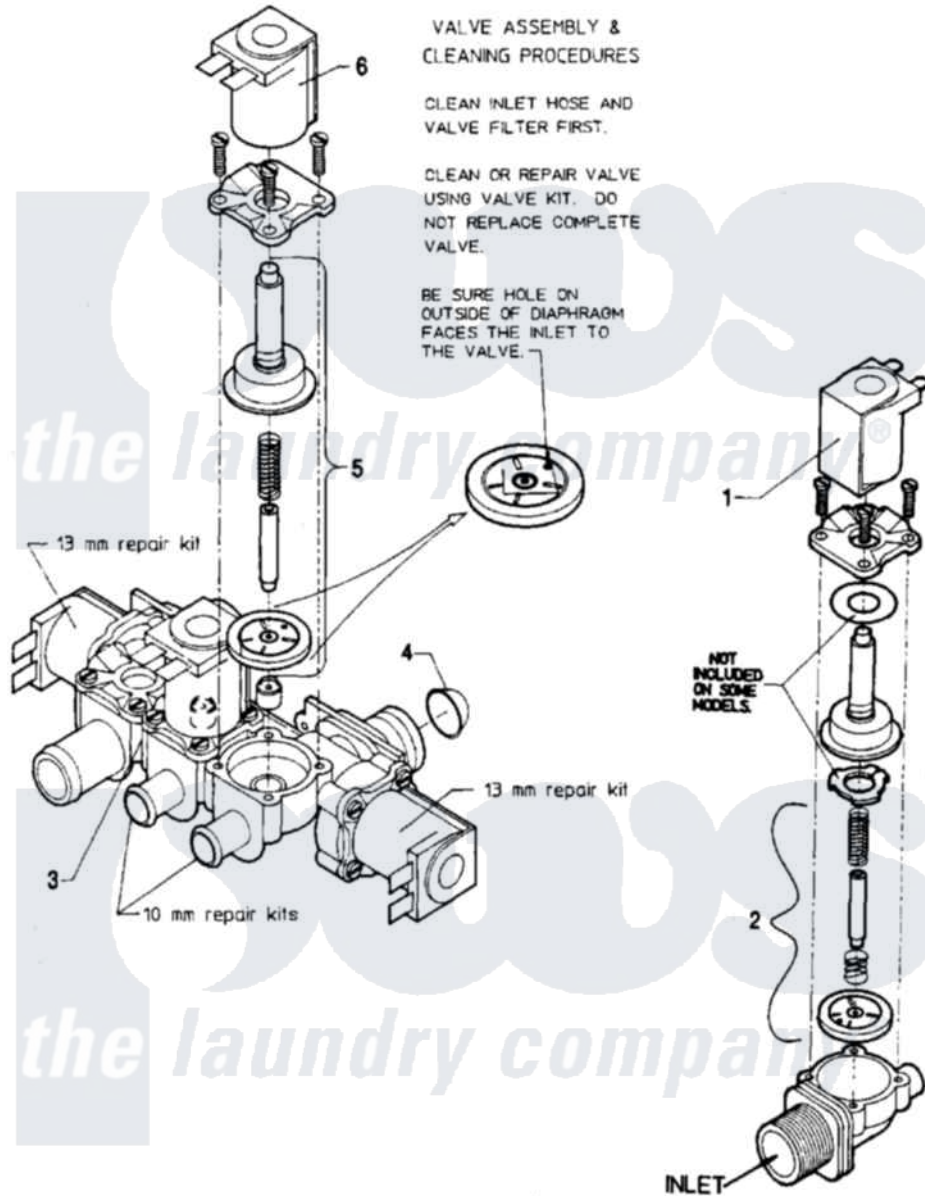

Maytag MAF18PN2 08 - WATER VALVE

Maytag Residential Maytag MAF18PN2 Washer Parts Parts Diagram 08 - WATER VALVE
 Click on the part number to view part

Item	Original Part Number	Replaced By	Status	Part Description
001	24001118			Valve
"	24001232			Coil, Water Valve
"	24001776			Valve, Water
002	24001121			Kit, Valve Repair
"	24001634		Not Available	SCREEN, VALVE
003	24001226			Valve, Mixing
004	24001634		Not Available	SCREEN, VALVE
005	24001122			Kit, Valve Repair
"	24001231			Kit, Repair
006	24001232			Coil, Water Valve