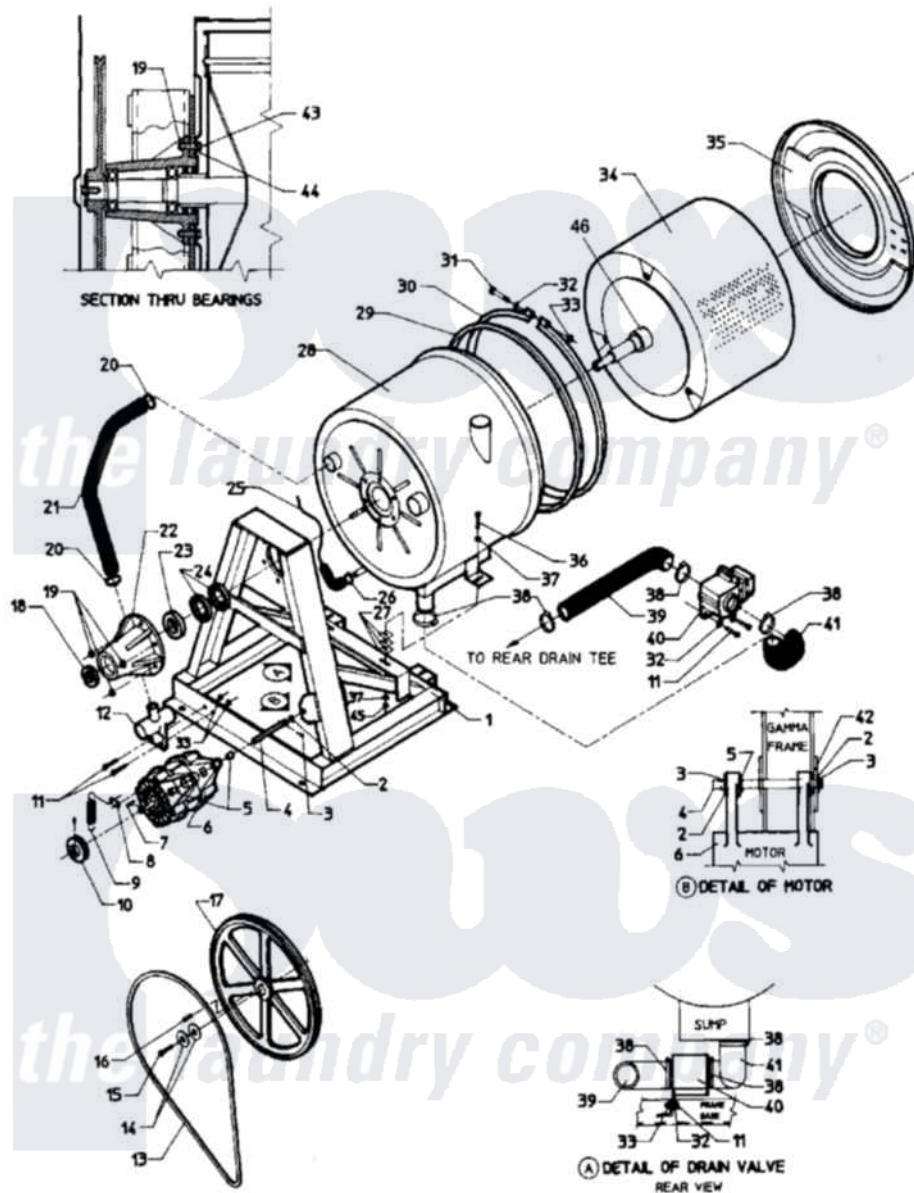

Maytag MAF18PN2 09 - MAIN EXPLOYDED VIEW - SUB ASSEMBLY

Maytag Residential Maytag MAF18PN2 Washer Parts Parts Diagram 09 - MAIN EXPLOYDED VIEW - SUB ASSEMBLY
 Click on the part number to view part

Item	Original Part Number	Replaced By	Status	Part Description
001	24001369		Not Available	KIT ASSY., FRAME (2 SPEED)
002	24001511			Washer, Hardened
003	24001512		Not Available	PIN, COTTER PLTD. (1/8X1 1/2)
004	24001647		Not Available	ROD, MOTOR SUPPORT
005	24001021			Bushing, Motor
006	24001078			Motor, 2SP
"	24001082			Motor, 2SP
007	24001648		Not Available	KEY (MOTOR 3/16" X 1 1/2")
008	24001651		Not Available	CLIP, MOTOR SPRING
009	24001650		Not Available	SPRING (BELT TENSION)
010	24001086			Pulley, Motor
011	24001502	8204624		Bolt
012	24001826		Not Available	(B)CONNECTION, TEE-DRAIN
013	24001093			Belt, V

014	24001501		Washer, Stainless Steel
015	Y24001500		Screw, S.s.
016	24001499	Not Available	KEY (3/8`` X 1 1/4``)
017	24001085		Pulley, Basket
018	24001015		Bearing
019	24001515		Nut, Fiberlock Pltd.
020	24001283	Not Available	CLAMP, HOSE (No.28)
021	24001662		Hose, Overflow
022	24001258		Kit, Trunion
023	24001014		Bearing
024	24001019		Seal, Shaft
025	24001661	Not Available	HOSE, AIR DOME
026	24001438	285655	Clamp, Hose
027	24001803	Not Available	SHIM, SHELL
028	24001375	Not Available	KIT, SHIELD RETRO
029	24001184		Gasket Kit
030	24001388	Not Available	KIT, BAND SHELL
031	24001215		Kit, Band Fastener
032	24001215		Kit, Band Fastener
033	24001215		Kit, Band Fastener
034	24001266	Not Available	BASKET (18-2 SPEED)
035	24001384	Not Available	KIT, FRONT SHELL
036	24001657		Bolt
037	24001516		Washer, Flat Pltd.
038	24001353	696392	Hose Clamp
039	24001660		Hose, Drain
040	24001116		Valve, Drain
041	24001565		Hose, Drain
042	24001805	Not Available	TRIM, FRONT PANEL
043	24001659		Bolt
044	24001808		Washer, S.s.
045	24001258		Kit, Trunion
"	24001515		Nut, Fiberlock Pltd.
046	24001130	Not Available	SLEEVE, SFT (2SP)