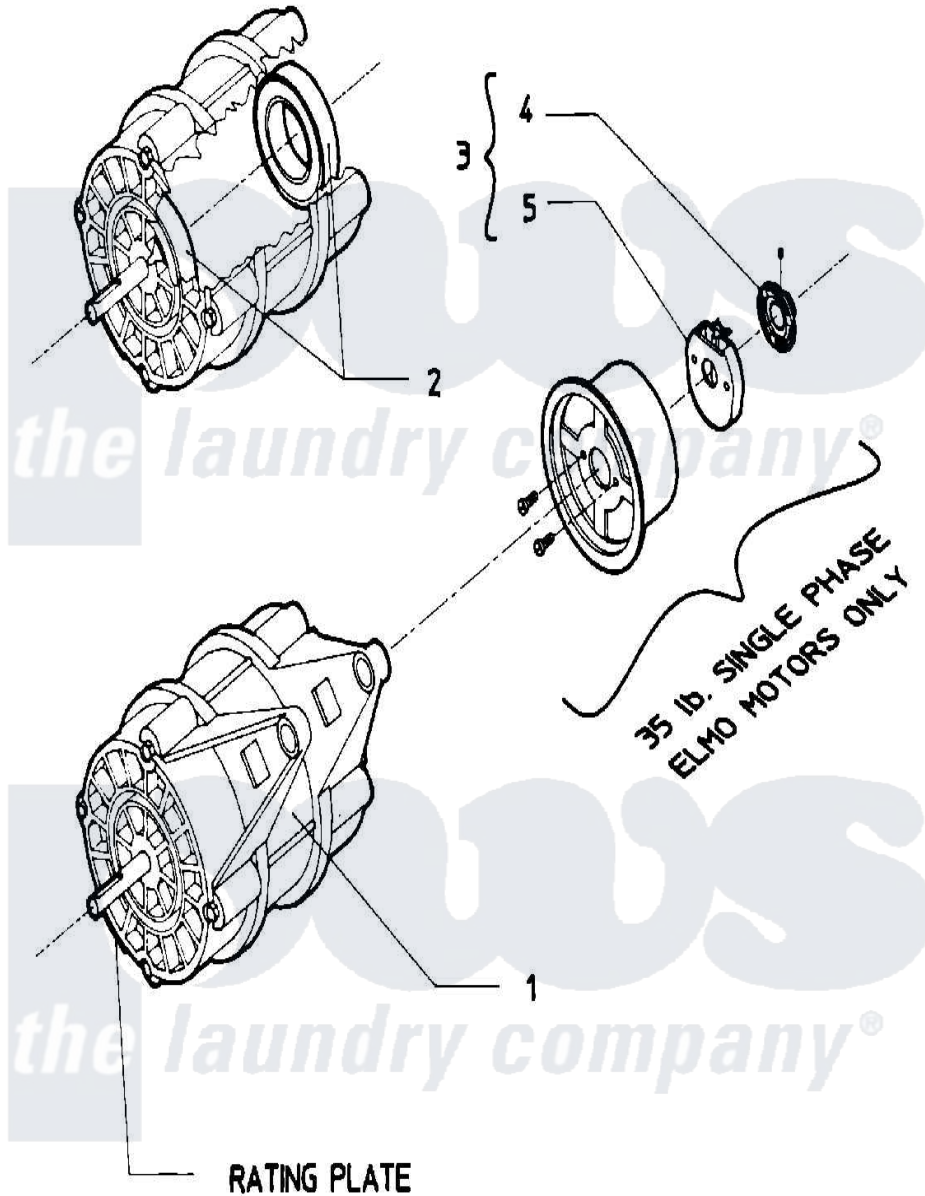

Maytag MAF18PN2 10 - MOTOR

Maytag [Residential Maytag MAF18PN2 Washer Parts](#) Parts Diagram 10 - MOTOR
 Click on the part number to view part

Item	Original Part Number	Replaced By	Status	Part Description
001	24001078			Motor, 2SP
"	24001082			Motor, 2SP
002	24001018			Bearing, 6204-2RS
003	W10124350		Not Available	PART NOT USED
004	W10124350		Not Available	PART NUMBER NOT AVAILABLE
005	W10124350		Not Available	PART NUMBER NOT AVAILABLE