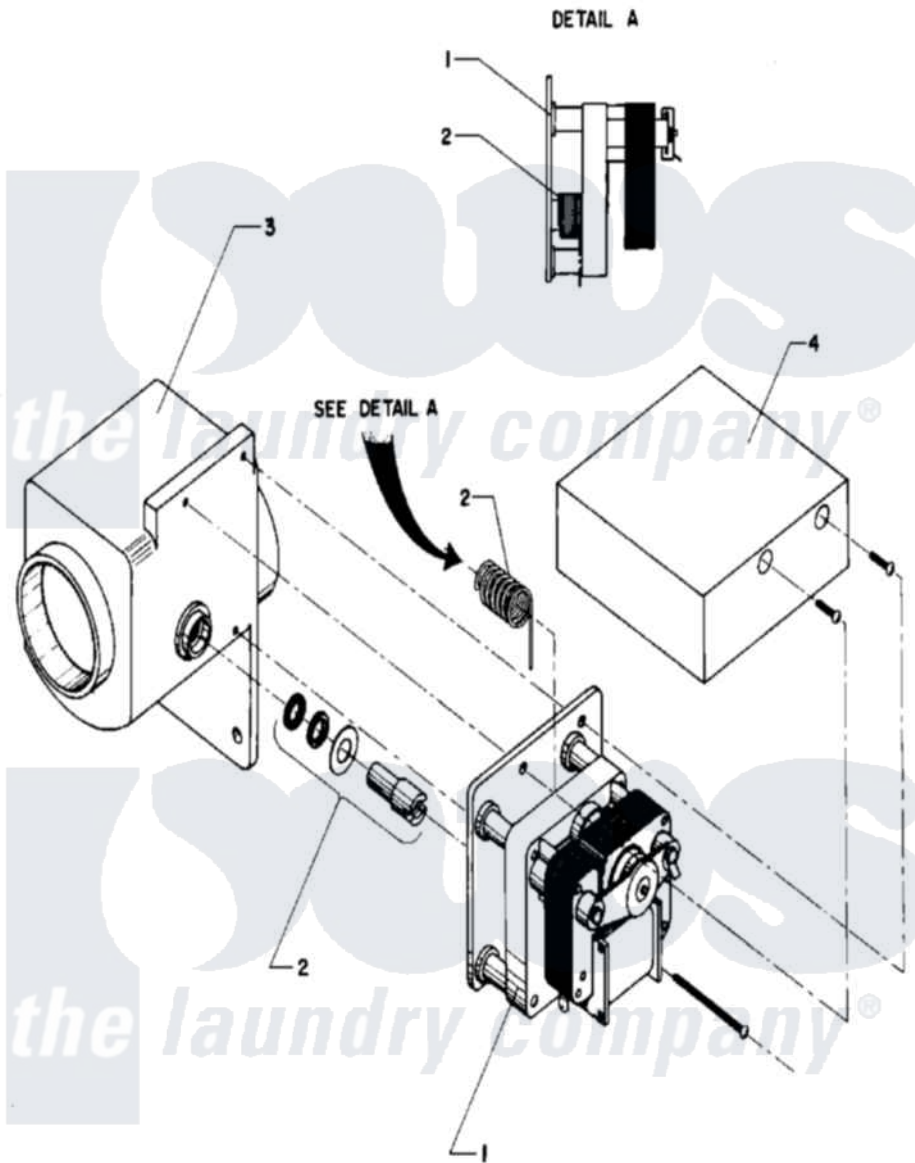

# Maytag MAF18PN2 11 - DRAIN VALVE

Maytag Residential Maytag MAF18PN2 Washer Parts Parts Diagram 11 - DRAIN VALVE  
 Click on the part number to view part

Item	Original Part Number	Replaced By	Status	Part Description
001	<a href="#">24001116</a>			Valve, Drain
"	<a href="#">24001530</a>			Valve, Motor Drain
002	<a href="#">24001528</a>			Shaft, Drive And Seal Kit
003	<a href="#">24001570</a>			Valve Body
004	24001571		Not Available	COVER, DRAIN VALVE MOTOR