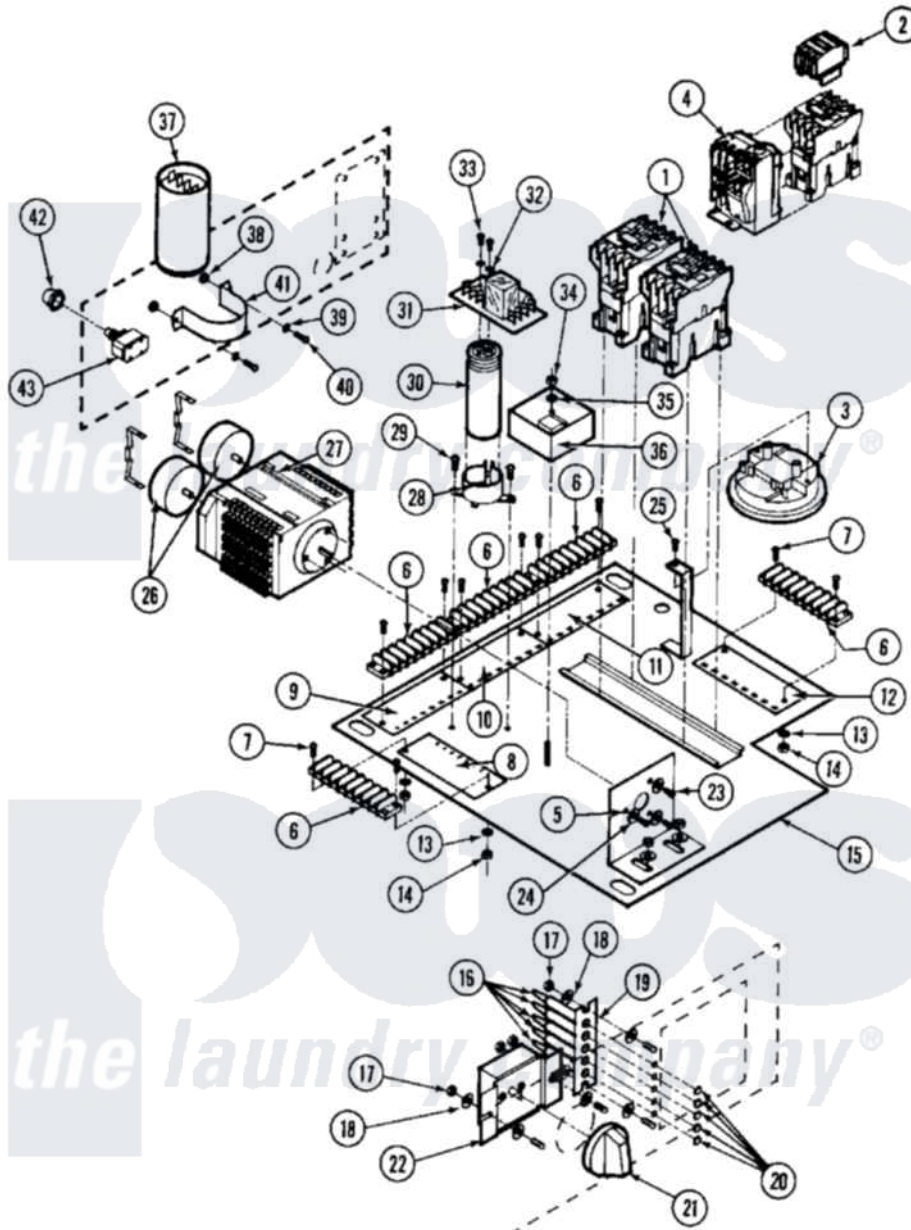

# Maytag MAF25MC3 01 - CONTROL MODULE (MECHANICAL TIMER)

Maytag Residential Maytag MAF25MC3 Washer Parts Parts Diagram 01 - CONTROL MODULE (MECHANICAL TIMER)  
 Click on the part number to view part

Item	Original Part Number	Replaced By	Status	Part Description
001	24001105	<a href="#">24002051</a>		Contacto-
002	24001104		Not Available	CONTACTOR, AUX. ADDER
003	NLA		Not Available	SWITCH, TRI LEVEL---N
004	<a href="#">24001233</a>			Protector, Overload
005	W10124350		Not Available	PART NUMBER NOT AVAILABLE
006	24001412		Not Available	STRIP, TERMINAL
007	24001414	<a href="#">4450038</a>		Screw
008	NLA		Not Available	DECAL,INSUL. TERM STRIP (1-8)
009	NLA		Not Available	DECAL,INSUL. TERM STRIP (9-16)
010	NLA		Not Available	DECAL,INSUL. TERM STRIP (17-24)
011	NLA		Not Available	DECAL,INSUL. TERM STRIP (25-32)
012	24001030		Not Available	DECAL,INSUL. TERM STIRP (33-40)
013	<a href="#">24001415</a>			Washer, S.s.