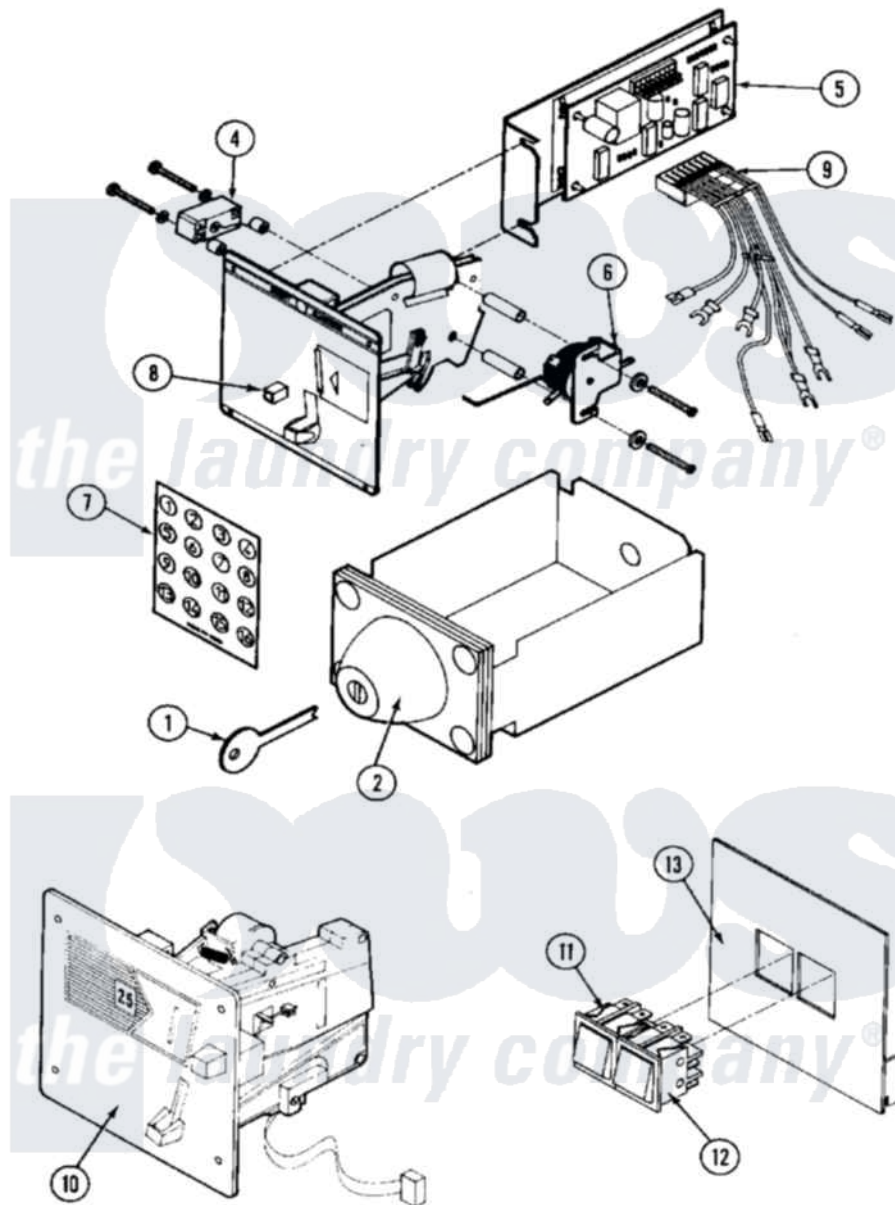

Maytag MAF25MC3 02 - COIN METER & MANUAL CONTROL

Maytag [Residential Maytag MAF25MC3 Washer Parts](#) Parts Diagram 02 - COIN METER & MANUAL CONTROL
 Click on the part number to view part

Item	Original Part Number	Replaced By	Status	Part Description
001	NLA		Not Available	KEY (UG 11)
002	24001606		Not Available	BOX, COIN (UG, RL, UG 12)
"	24001607		Not Available	BOX, COIN (UG, RL, UG 13)
"	24001608		Not Available	BOX, COIN (UG, RL, UG 14)
"	24001609		Not Available	BOX, COIN (UG, RL, UG 15)
"	24001610		Not Available	BOX, COIN (UG, RL, UG 16)
"	24001611		Not Available	BOX, COIN (UG, RL, UG 17)
"	24001612		Not Available	BOX, COIN (UG, RL, UG 18)
"	24001613		Not Available	BOX, COIN (UG, RL, UG 19)
"	24001614			Box, Coin
"	NLA		Not Available	BOX, COIN (UG, RL, UG 11)
003	24001615			COIN ACCEPTOR (US QUARTER)
004	NLA		Not Available	COIN SWITCH
005	24001617		Not Available	ELECTRONIC COIN COUNTER W/HAR
006	24001618		Not Available	SOLENOID, COIN BLOCKING

006	24001618	Not Available	(120V)
007	NLA	Not Available	DECAL, COIN METER (NUM 1-16)
008	24001620	Not Available	BUTTON, COIN RETURN
009	24001621	Not Available	HARNESS, ELECTRONIC COIN CNTR
010	24001622	Not Available	(WITH OPTICAL SWITCH)
"	24001623	Not Available	GREENWALD, P.C. COIN METER
"	NLA	Not Available	AIRPAX P.C. COIN METER
011	24001251		Switch
012	24001252		Switch, Momentary
013	NLA	Not Available	COVER, PLATE (OPL)
014	24001624		Wiring Harness
"	24001625	Not Available	WIRING HARNESS (OPL SW PN) (ITEM 3 IS NOT SHOWN)
015	NLA	Not Available	DECAL FOR SW PLATE (OPL)