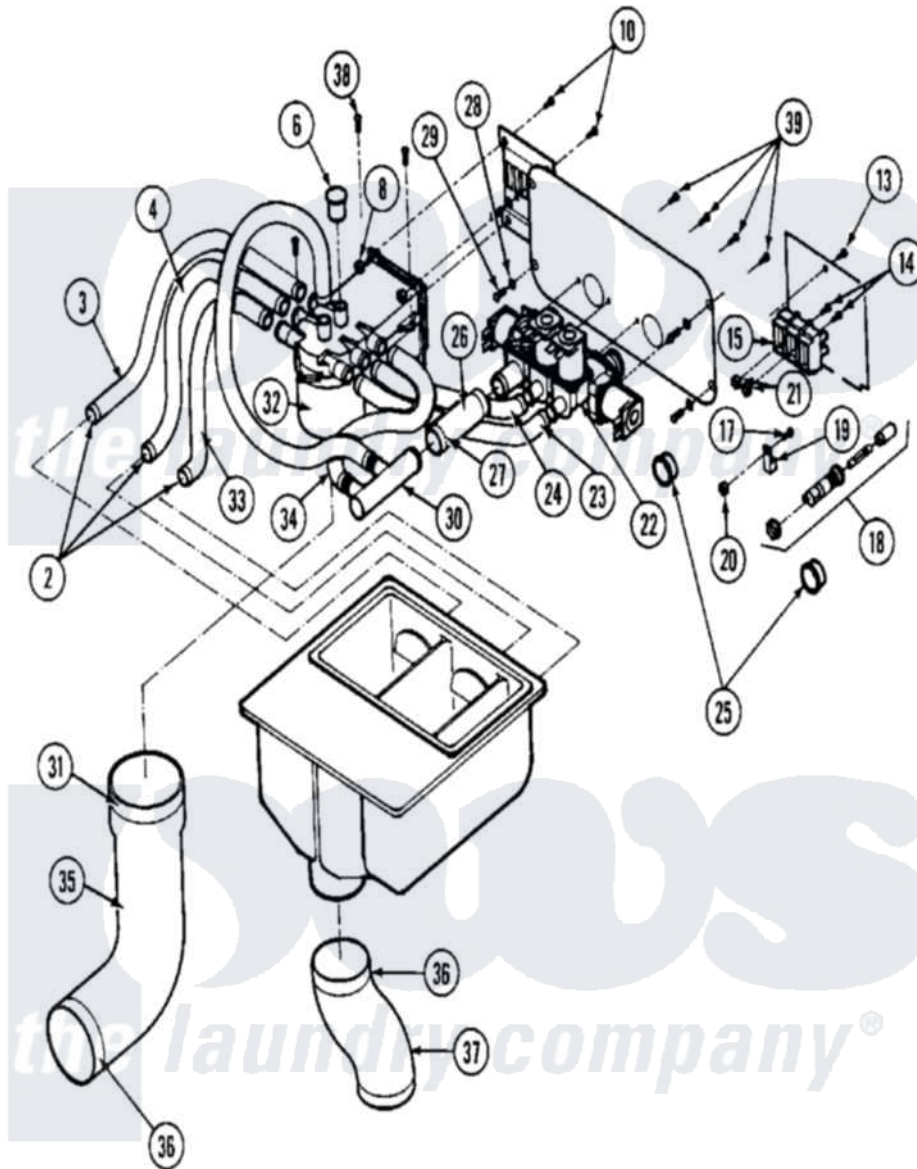

Maytag MAF25MC3 03 - SUPPLY DISPENSER ASSEMBLY

Maytag Residential Maytag MAF25MC3 Washer Parts Parts Diagram 03 - SUPPLY DISPENSER ASSEMBLY
 Click on the part number to view part

Item	Original Part Number	Replaced By	Status	Part Description
001	24001422		Not Available	DISPENSER, SUPPLY (OPL)
"	24001627		Not Available	DISPENSER, SUPPLY (COIN)
002	24001423	489503		Clamp
003	24001405			(ORDER BY FOOT)
"	NLA		Not Available	HOSE (1/2' ID)
004	24001405			(ORDER BY FOOT)
"	NLA		Not Available	HOSE (1/2' ID)
005	24001405			(ORDER BY FOOT)
"	NLA		Not Available	HOSE (1/2' ID)
006	24001424		Not Available	CAP, PLUG (YELLOW)
007	24001031			Breaker, Vac.
008	24001425			Nut, Fiberlock, Pltd
009	24001426			Cover, Vacuum Breaker
010	24001414	4450038		Screw
011	24001428		Not Available	MOUNTING PLATE, MIXING VALVE
012	24001429		Not Available	COVER, JUNCTION BOX

013	24001301	67006964	Screw, Glide
014	24001430		Screw, S.s
015	24001628	Not Available	BLOCK, INPUT POWER (4 WIRE)
"	24001629	Not Available	BLOCK, INPUT POWER (3 WIRE)
016	24001225		Fuse, Control
017	24001432	W10068250	Screw
018	24001433		Holder, Fuse
019	24001434	Not Available	CONNECTOR, GROUND
020	24001342	74005230	Nut, Lock
021	24001425		Nut, Fiberlock, Pltd
022	24001226		Valve, Mixing
023	24001405		(ORDER BY FOOT)
"	NLA	Not Available	HOSE (1/2' ID)
024	24001405		(ORDER BY FOOT)
"	NLA	Not Available	HOSE (1/2' ID)
025	24001436	8008P014-60	Grommet, Nylon
026	NLA	Not Available	HOSE (3/4 ID 2 1/2'')
027	24001438	285655	Clamp, Hose
028	24001439		Washer, Splitlock
029	24001440		Screw
030	24001441	Not Available	CONNECTOR, MANIFOLD (FILL)
031	24001282	Not Available	CLAMP, HOSE (No.48)
032	24001032		Breaker, Vac.
033	NLA	Not Available	HOSE (1/2' ID)
034	24001405		(ORDER BY FOOT)
"	NLA	Not Available	HOSE (1/2' ID)
035	24001195		Hose Kit, Vacuum Brk
036	24001353	696392	Hose Clamp
037	24001198		Hose Kit, Soap Dispenser
038	24001630	489069	Xxscrew, 10-12 X 1/2
039	24001357		Screw, Stainless Steel