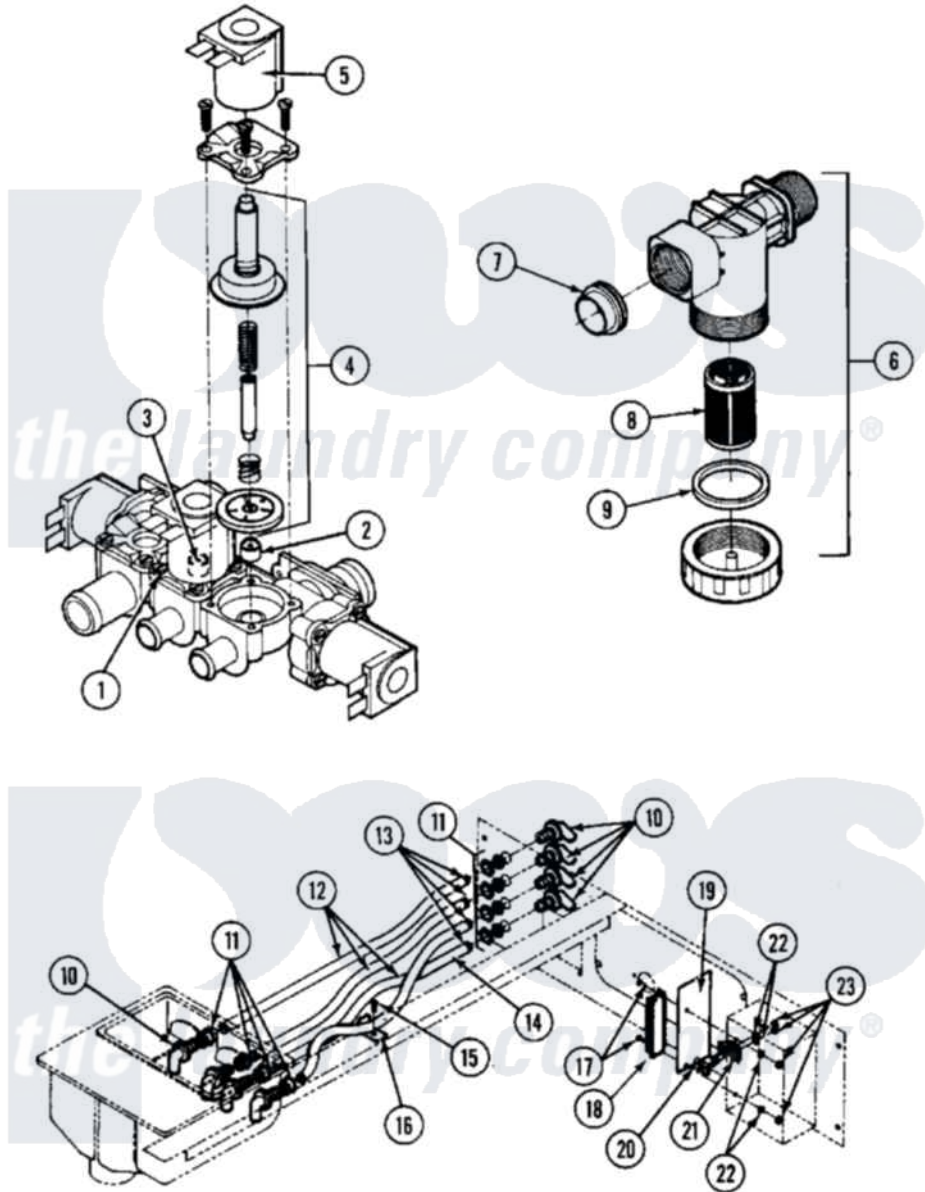

Maytag MAF25MC3 04 - WATER VALVE & AUTOMATIC DISPENSER

Maytag Residential Maytag MAF25MC3 Washer Parts Parts Diagram 04 - WATER VALVE & AUTOMATIC DISPENSER
 Click on the part number to view part

Item	Original Part Number	Replaced By	Status	Part Description
001	24001226			Valve, Mixing
002	24001443		Not Available	RESTRICTOR, FLOW (2.8MM)
003	24001444		Not Available	RESTRICTOR, FLOW (4MM)
004	24001122			Kit, Valve Repair
"	24001231			Kit, Repair
005	24001232			Coil, Water Valve
006	24001549		Not Available	FILTER, MESH (11MM US THREAD)
007	24001448			Seal
008	24001447		Not Available	FILTER, MESH (25MM US THREAD)
"	24001449		Not Available	FILTER SCREEN RPLCMNT (11MM)
009	24001450		Not Available	GASKET CAP, FILTER HOUSING
010	24001451		Not Available	NOZZLE KIT
011	NLA		Not Available	NUT, PAL (13" X 1/2" PLTD)

012	24001631		Not Available	TUBING, NORPRENE (5/16``ID 21``)
013	24001632		Not Available	CLAMP, HOSE (No.4)
014	NLA		Not Available	TUBING, NORPRENE (5/16``ID 26``)
015	24001301	67006964		Screw, Glide
016	24001456			Bracket, Hose
017	24001414	4450038		Screw
018	24001412		Not Available	STRIP, TERMINAL
019	24001458		Not Available	DECAL, EXTERNAL SUPPLY
020	24001253			Fuse
021	24001554		Not Available	HOLDER, FUSE (DUAL)
022	24001415			Washer, S.s.
023	24001417	7103P070-60		Nut, Top Pilot
"	24001634		Not Available	SCREEN, VALVE
024	24001635			Seal, O Ring