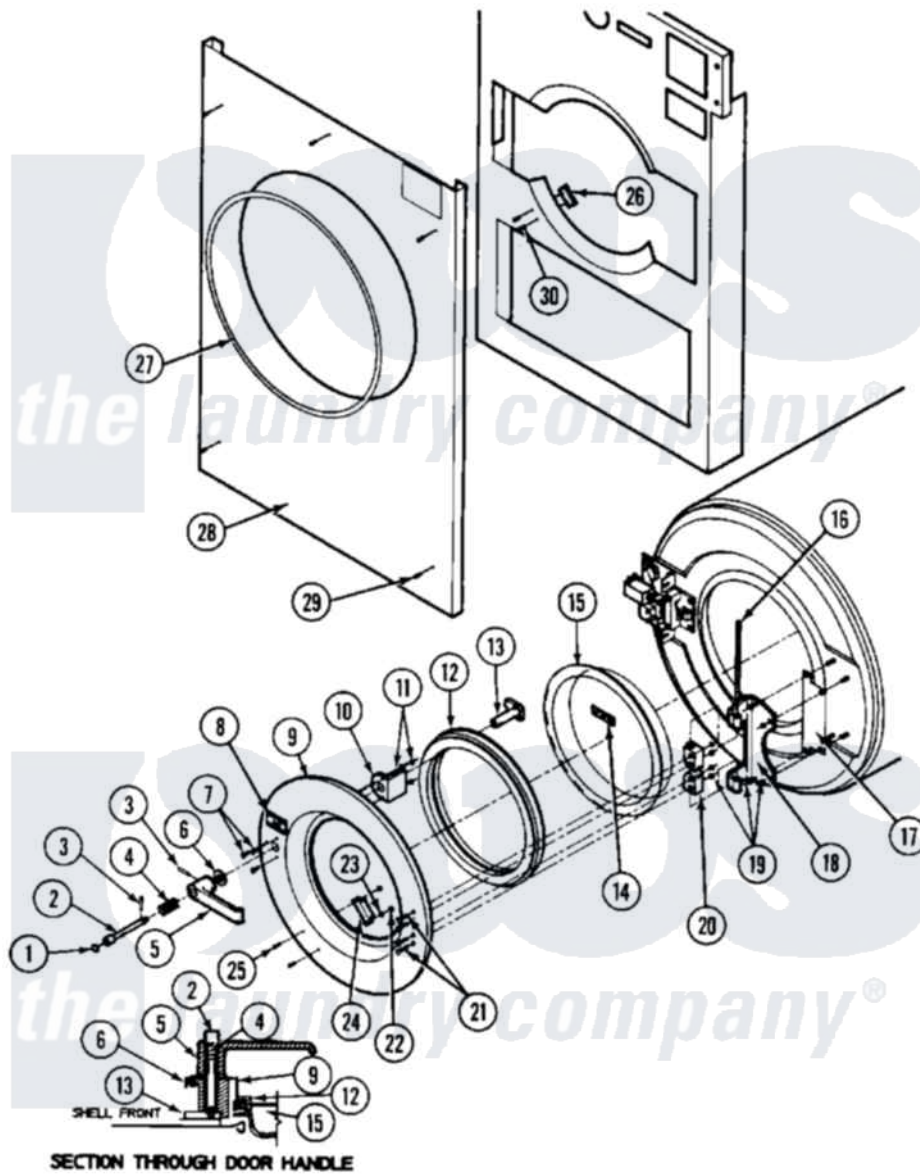

Maytag MAF25MC3 05 - DOOR & RELATED ASSEMBLY

Maytag Residential Maytag MAF25MC3 Washer Parts Parts Diagram 05 - DOOR & RELATED ASSEMBLY
 Click on the part number to view part

Item	Original Part Number	Replaced By	Status	Part Description
001	24001407		Not Available	DECAL, RED DOT
002	24001103			Rod, Push Button
003	24001721			Pin, Spring
004	24001338			Spring, Door Lock
005	24001336			Handle, Door
006	24001339			Washer, Nylon
007	24001341	3400814		Screw
008	24001462		Not Available	DECAL, PUSH BUTTON RED
009	24001636	24001638		Door Assembly
"	24001638			Door Assembly
"	NLA		Not Available	DOOR ONLY (OPL)
010	24001340		Not Available	SPACER, DOOR HANDLE
011	24001342	74005230		Nut, Lock
012	24001075			Gasket, Door
013	24001343			Arm, Latch
014	24001465		Not Available	DECAL, ROTATION SPIN (CCW)

015	24001098		Not Available	GLASS, DOOR
016	W10124350		Not Available	PART NUMBER NOT AVAILABLE
017	24001466			Shim, Hinge
018	24001333			Hinge, Door
019	24001305			Nut, Fiberlock
020	24001334			Mount, Door
021	24001467			Screw, S.s.
022	24001417	7103P070-60		Nut, Top Pilot
023	24001415			Washer, S.s.
024	24001470		Not Available	MAGNET
025	24001414	4450038		Screw
026	24001472			Switch, Magnet Position
027	24001185			Gasket Kit
028	24001135		Not Available	(INCLUDES TRIM & SCREWS)
"	24001136		Not Available	PANEL KIT, FRONT COIN (ALM) (INCLUDES TRIM & SCREWS)
"	24001137		Not Available	PANEL KIT, FRONT COIN (STNLSS) (INCLUDES TRIM & SCREWS)
"	NLA		Not Available	PANEL KIT, FRONT COIN (WHT)
029	24001474	3400086		Screw, 10-32 X 3/8
030	24001475		Not Available	RIVET, POP S.S. (1/8 X 1/4)