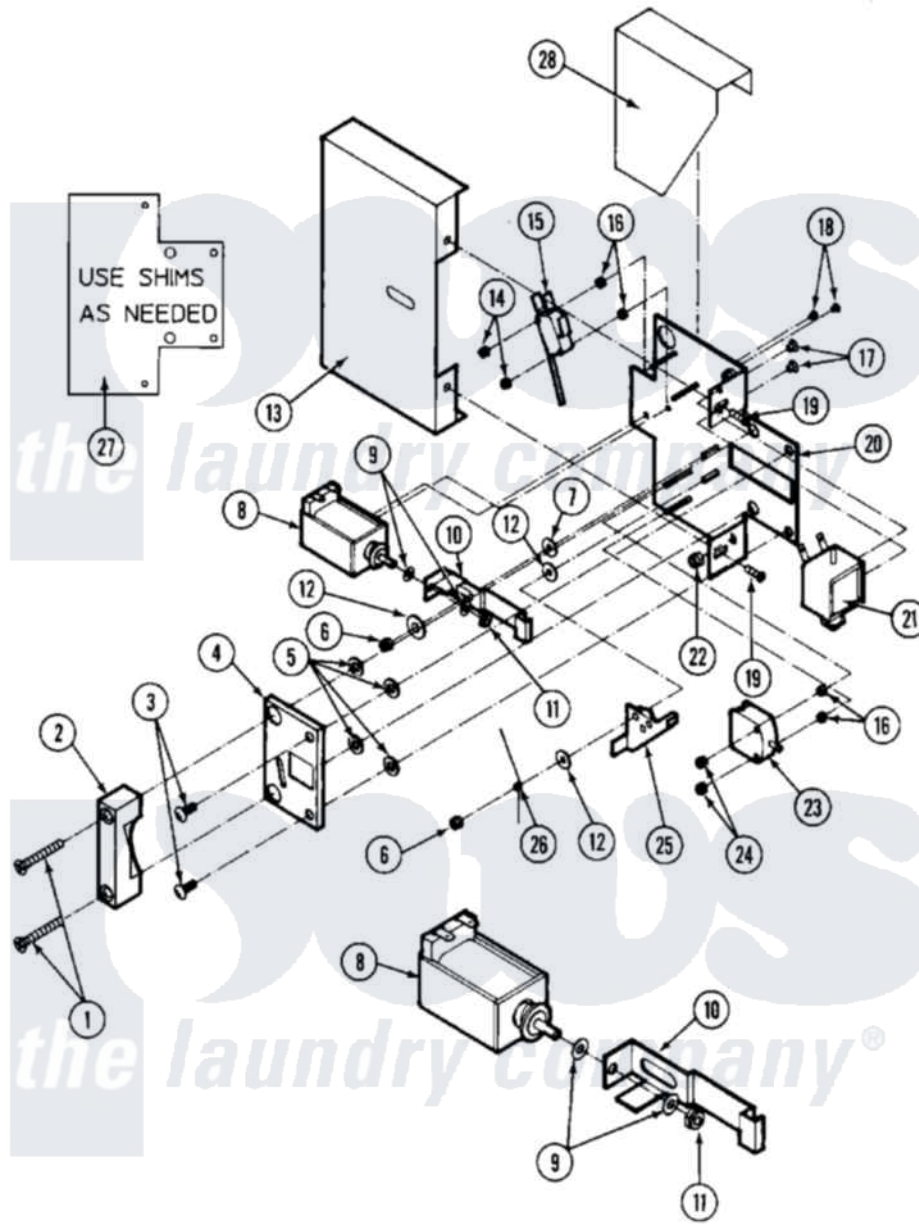

Maytag MAF25MC3 06 - DOOR LOCK

Maytag [Residential Maytag MAF25MC3 Washer Parts](#) Parts Diagram 06 - DOOR LOCK
 Click on the part number to view part

Item	Original Part Number	Replaced By	Status	Part Description
001	24001394		Not Available	DOOR LOCK COMPLETE (MN 110V)
"	24001640			Door Lock Complete
"	24001641			Door Lock Complete
"	24001642			Screw, S.s.
"	NLA		Not Available	KIT ASSY., DOOR
002	24001483		Not Available	CATCH, DOOR LOCK
003	24001323			Screw
004	24001484		Not Available	COVER, DOOR LOCK PLATE
005	24001295			Lockwasher, S.s.
006	24001342	74005230		Nut, Lock
007	24001485			Washer, Shoulder
008	24001101			Solenoid, Door Rel
009	24001358			Washer, Flat
010	24001250			Button, Push
"	24001486		Not Available	BUTTON, PUSH (STOP)
011	24001481	Y707702		Locknut

012	24001480		Washer, Teflon
013	24001487	Not Available	COVER, DOOR LOCK ASSY.
014	24001476		Nut, Fiberlock
015	24001229		Switch, Door Lock
016	24001477	Not Available	SPACER, NYLON (No.6)
017	24001479		Screw, S.s.
018	24001643		Screw, S.s.
019	24001301	67006964	Screw, Glide
020	NLA	Not Available	PLATE, DOOR LOCK
021	24001102		Solenoid, Door Lck
022	24001305		Nut, Fiberlock
023	24001255		Switch, Door Handle
"	24001257	24001255	Switch, Door Handle
024	24001425		Nut, Fiberlock, Pltd
025	24001230		Lever, Door Lock
026	24001293		Spring, Torsion
027	24001559		Shim, Door Lock
028	24001488	Not Available	SHIELD, SPLASH (DOOR LOCK)
029	24001645	Not Available	WIRING, HARNESS DOOR LOCK (MN)