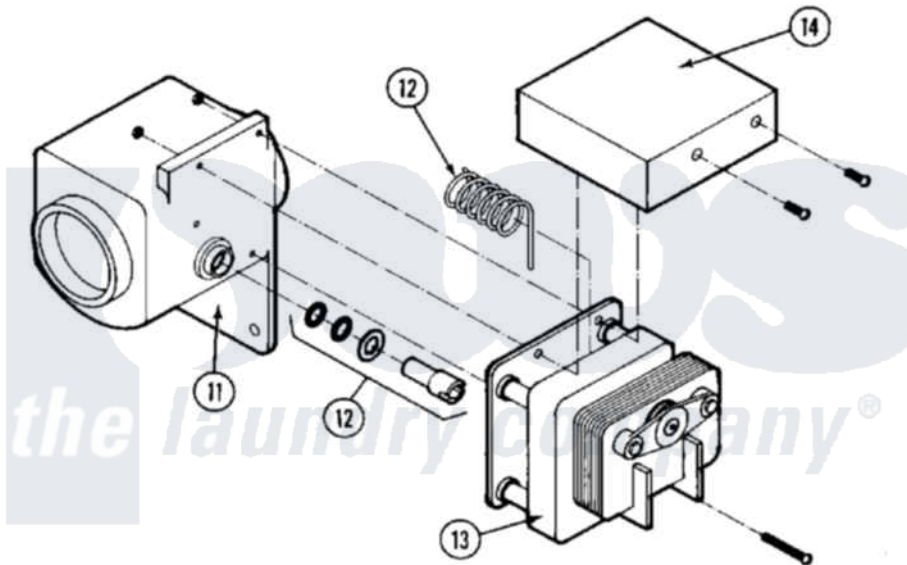

# Maytag MAF25MC3 07 - MOTOR & DRAIN VALVE

Maytag [Residential Maytag MAF25MC3 Washer Parts](#) Parts Diagram 07 - MOTOR & DRAIN VALVE  
 Click on the part number to view part

Item	Original Part Number	Replaced By	Status	Part Description
001	<a href="#">24001081</a>			Motor, CVE132
"	<a href="#">24001646</a>			Motor
002	<a href="#">24001018</a>			Bearing, 6204-2RS
003	24001647		Not Available	ROD, MOTOR SUPPORT
004	<a href="#">24001511</a>			Washer, Hardened
005	24001512		Not Available	PIN, COTTER PLTD. (1/8X1 1/2)
006	<a href="#">24001021</a>			Bushing, Motor
007	24001648		Not Available	KEY (MOTOR 3/16" X 1 1/2")
008	<a href="#">24001086</a>			Pulley, Motor
"	<a href="#">24001649</a>			Pulley
009	24001650		Not Available	SPRING (BELT TENSION)
010	<a href="#">24001090</a>			Bushing, Motor Pulley
"	<a href="#">24001090</a>			Bushing, Motor Pulley
"	<a href="#">24001116</a>			Valve, Drain
011	<a href="#">24001570</a>			Valve Body
012	<a href="#">24001528</a>			Shaft, Drive And Seal Kit