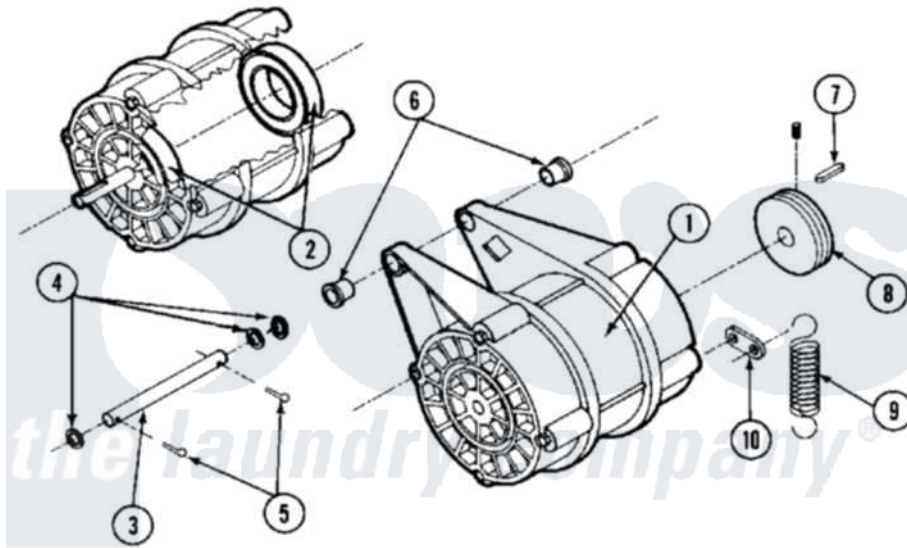

# Maytag MAF25MC3 07 - MOTOR & DRAIN VALVE

Maytag [Residential Maytag MAF25MC3 Washer Parts](#) Parts Diagram 07 - MOTOR & DRAIN VALVE  
 Click on the part number to view part

Item	Original Part Number	Replaced By	Status	Part Description
001	<a href="#">24001081</a>			Motor, CVE132
"	<a href="#">24001646</a>			Motor
002	<a href="#">24001018</a>			Bearing, 6204-2RS
003	24001647		Not Available	ROD, MOTOR SUPPORT
004	<a href="#">24001511</a>			Washer, Hardened
005	24001512		Not Available	PIN, COTTER PLTD. (1/8X1 1/2)
006	<a href="#">24001021</a>			Bushing, Motor
007	24001648		Not Available	KEY (MOTOR 3/16" X 1 1/2")
008	<a href="#">24001086</a>			Pulley, Motor
"	<a href="#">24001649</a>			Pulley
009	24001650		Not Available	SPRING (BELT TENSION)
010	<a href="#">24001090</a>			Bushing, Motor Pulley
"	<a href="#">24001090</a>			Bushing, Motor Pulley
"	<a href="#">24001116</a>			Valve, Drain
011	<a href="#">24001570</a>			Valve Body
012	<a href="#">24001528</a>			Shaft, Drive And Seal Kit