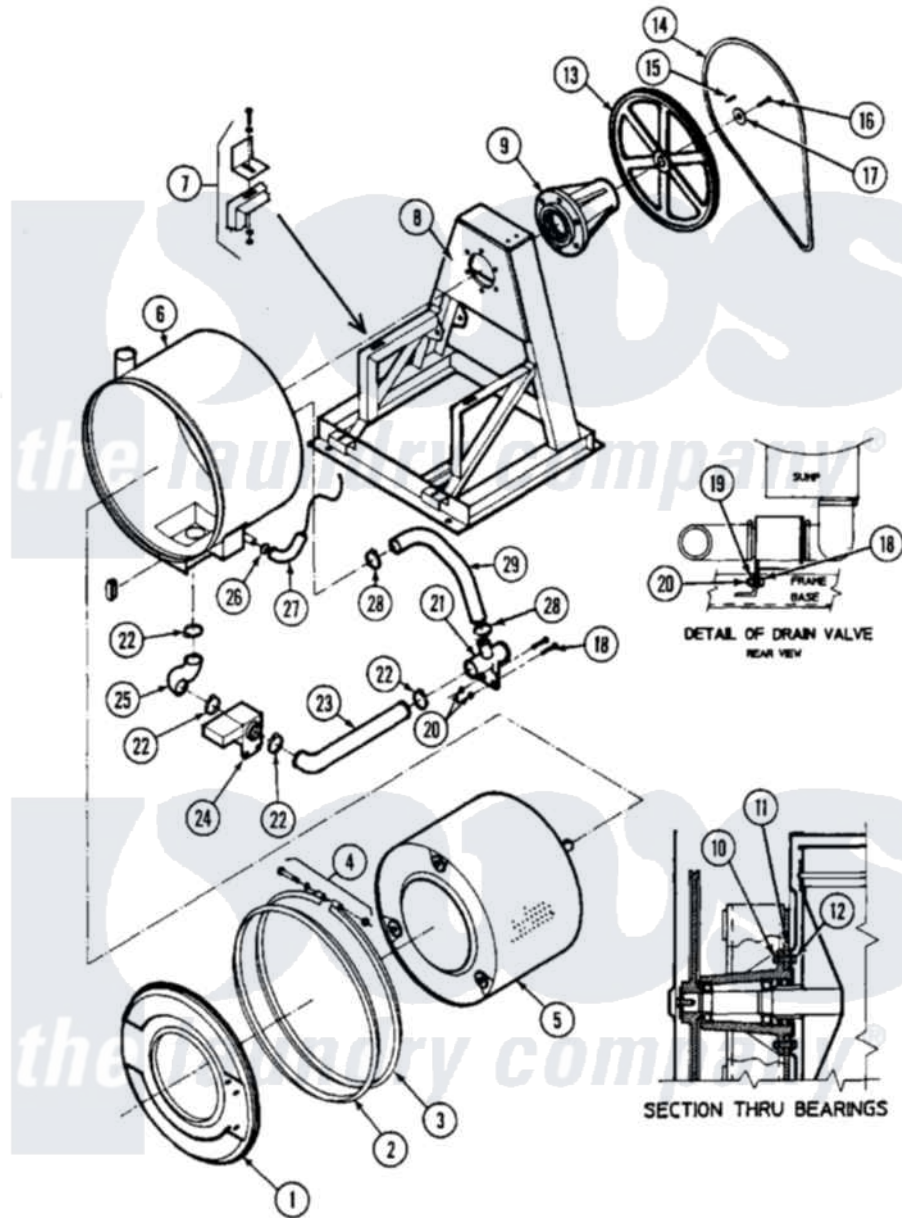

Maytag MAF25MC3 08 - FRAME & TUB ASSEMBLY

Maytag Residential Maytag MAF25MC3 Washer Parts Parts Diagram 08 - FRAME & TUB ASSEMBLY
 Click on the part number to view part

Item	Original Part Number	Replaced By	Status	Part Description
001	24001652		Not Available	SHELL ASSY. (FRT)
002	24001653	24001184		Gasket Kit
003	24001654		Not Available	SHELL BAND ASSY.
004	24001304			Washer, Flat
"	24001305			Nut, Fiberlock
"	24001656			Bolt
005	24001267		Not Available	BASKET (25-2 SPEED)
006	NLA		Not Available	KIT, SHIELD RETRO
007	24001492			Fastener Kit, Shell Band
"	24001516			Washer, Flat Pltd.
"	24001657			Bolt
"	24001658			Washer
008	24001370		Not Available	KIT ASSY., FRAME (2 SPEED)
009	24001259			Kit, Trunion
010	24001563			Nut, Fiberlock
011	24001496			Washer, Flat S.s.

012	24001659		Bolt
013	24001396		Kit, Pulley
014	24001093		Belt, V
015	24001499	Not Available	KEY (3/8" X 1 1/4")
016	Y24001500		Screw, S.s.
017	24001501		Washer, Stainless Steel
018	24001502	8204624	Bolt
019	24001304		Washer, Flat
020	24001305		Nut, Fiberlock
021	24001826	Not Available	(B)CONNECTION, TEE-DRAIN
022	24001353	696392	Hose Clamp
023	24001660		Hose, Drain
024	24001116		Valve, Drain
025	24001565		Hose, Drain
026	24001438	285655	Clamp, Hose
027	24001661	Not Available	HOSE, AIR DOME
028	24001283	Not Available	CLAMP, HOSE (No.28)
029	24001662		Hose, Overflow