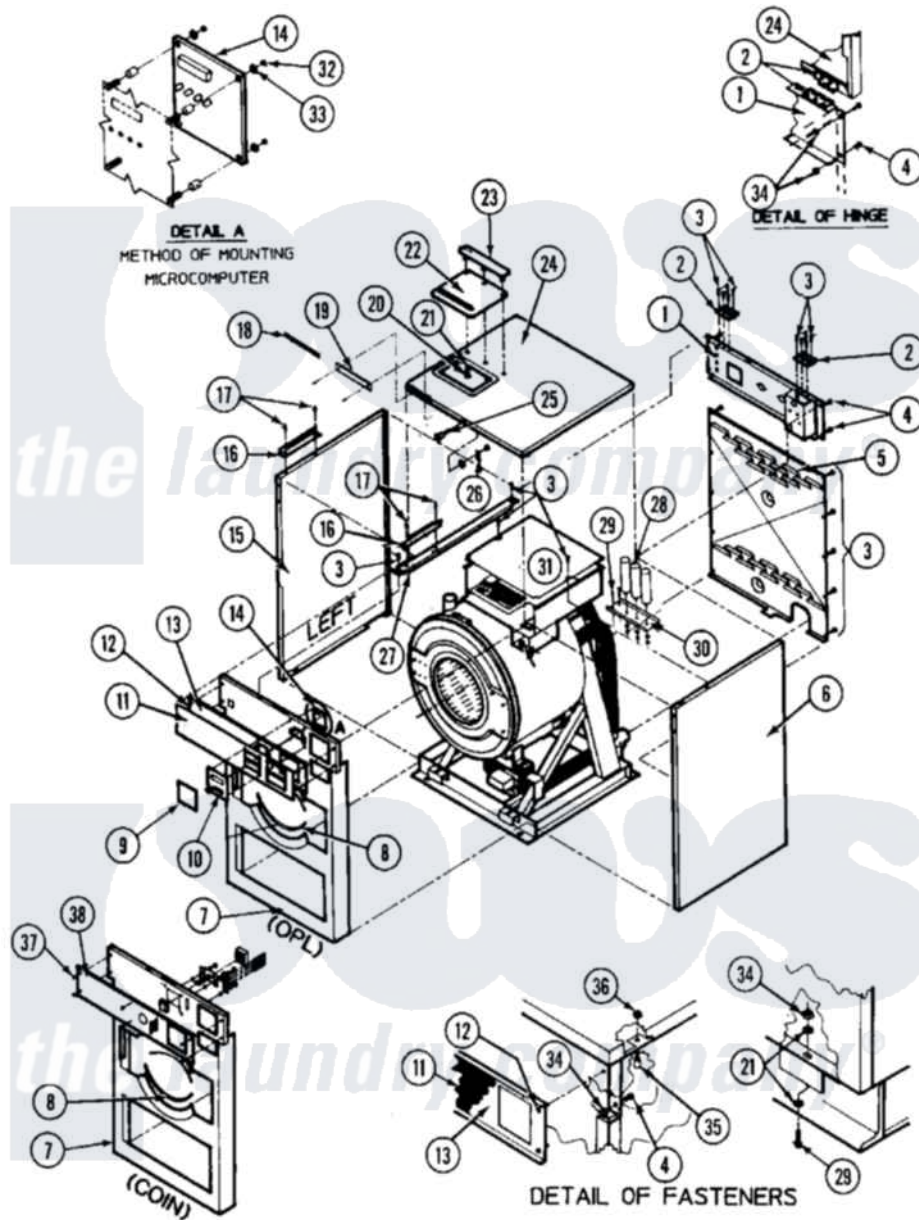

Maytag MAF25MC3 09 - CABINET

Maytag [Residential Maytag MAF25MC3 Washer Parts](#) Parts Diagram 09 - CABINET
 Click on the part number to view part

Item	Original Part Number	Replaced By	Status	Part Description
001	24001663		Not Available	PANEL (VALVE)
002	24001183			Hinge Kit
003	24001401		Not Available	KIT, PANEL (REAR)
004	24001323			Screw
005	24001401		Not Available	KIT, PANEL (REAR)
006	24001664		Not Available	PANEL, SIDE (RT/REV)
007	24001665		Not Available	PANEL, INNER (FRT MC, MN)
"	24001666		Not Available	PANEL, INNER (FRT PC, PN)
008	24001550	24001532		Trim- Pane
009	NLA		Not Available	TRIM, KEYPAD (CPTR GREY)
010	24001112			Switch, Membrane
"	24001114		Not Available	SWITCH, MEMBRANE (PC)
011	NLA		Not Available	PANEL, CONTROL
012	24001533			Rivet, Pop S.s.
013	24001668		Not Available	PANEL, CONTROL (ALUM)
014	24001010			Board, Coin Computer

"	24001535		Board, Computer
015	24001664	Not Available	PANEL, SIDE (RT/REV)
016	24001539	Not Available	BRACKET, SOAP DISPENSER
017	24001540	Not Available	RIVET, BLIND S.S. (1/8 X 5/16)
018	NLA	Not Available	DECAL (MAYTAG)
019	24001671	Not Available	NAMEPLATE
020	24001510	W10139757	Nut
021	24001312		Washer, Flat
022	24001219	Not Available	COVER, SOAP DISPENSER
023	24001542		Clamp, Soap Dispenser
024	NLA	Not Available	COVER, TOP
025	24001220		Lock, Top Cover
026	24001221		Latch, Top Cover
027	24001673	Not Available	BRACE, TOP
028	24001239		Capacitor
"	24001240		Capacitor
"	24001241		Capacitor W/Res.
029	24001303		Screw
030	24001674	Not Available	BRACKET, CAPACITOR
031	24001545	Not Available	COVER, ELECTRICAL MODULE
032	24001417	7103P070-60	Nut, Top Pilot
033	24001415		Washer, S.s.
034	24001305		Nut, Fiberlock
035	24001546	Not Available	STUD, S.S. (6/32" X 1/4")
036	24001425		Nut, Fiberlock, Pltd
037	24001212	212277	Screw, No.8 X 1/2 Inch
038	24001058		Panel, Control
"	NLA	Not Available	PANEL, CONTROL
039	24001250		Button, Push
"	24001252		Switch, Momentary