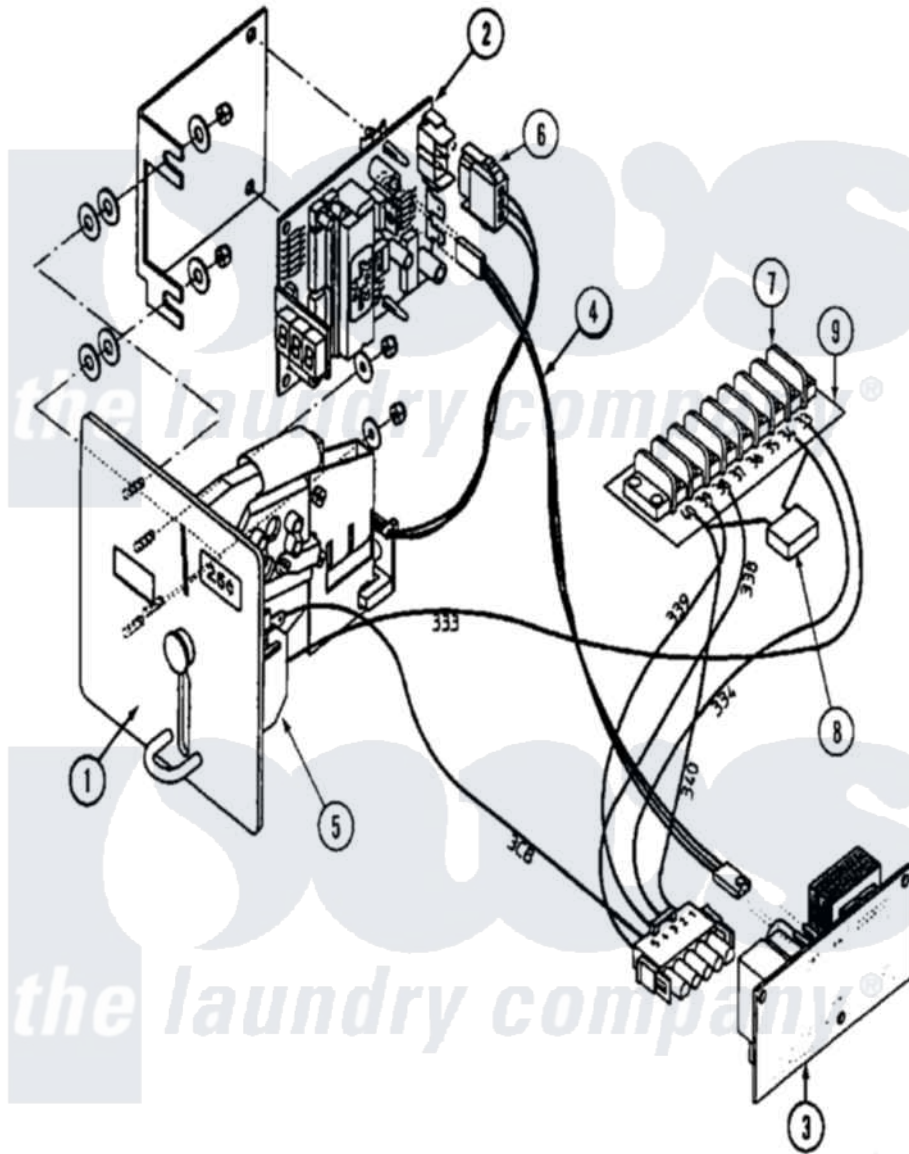

Maytag MAF25MC4TL 02 - COIN METER (MAF25MC4Tx)

Maytag [Residential Maytag MAF25MC4TL Washer Parts](#) Parts Diagram 02 - COIN METER (MAF25MC4Tx)
 Click on the part number to view part

Item	Original Part Number	Replaced By	Status	Part Description
001	24001256			Meter Assembly, Dig. Cn
"	NLA		Not Available	COIN METER, HANKE (DIGITAL)
002	24001831			Coin Counting Board
003	24001355		Not Available	POWER SUPPLY (120V)
004	24002035			Harness, Led
005	24001073			COIL, BLOCKING (CN-MTR.110V)
006	24001833			Sensor, Coin
007	24001363			Kit, Terminal Strip
008	24001109		Not Available	FILTER, RC-NTWK.
009	24001030		Not Available	DECAL,INSUL.TERM STIRP (33-40)