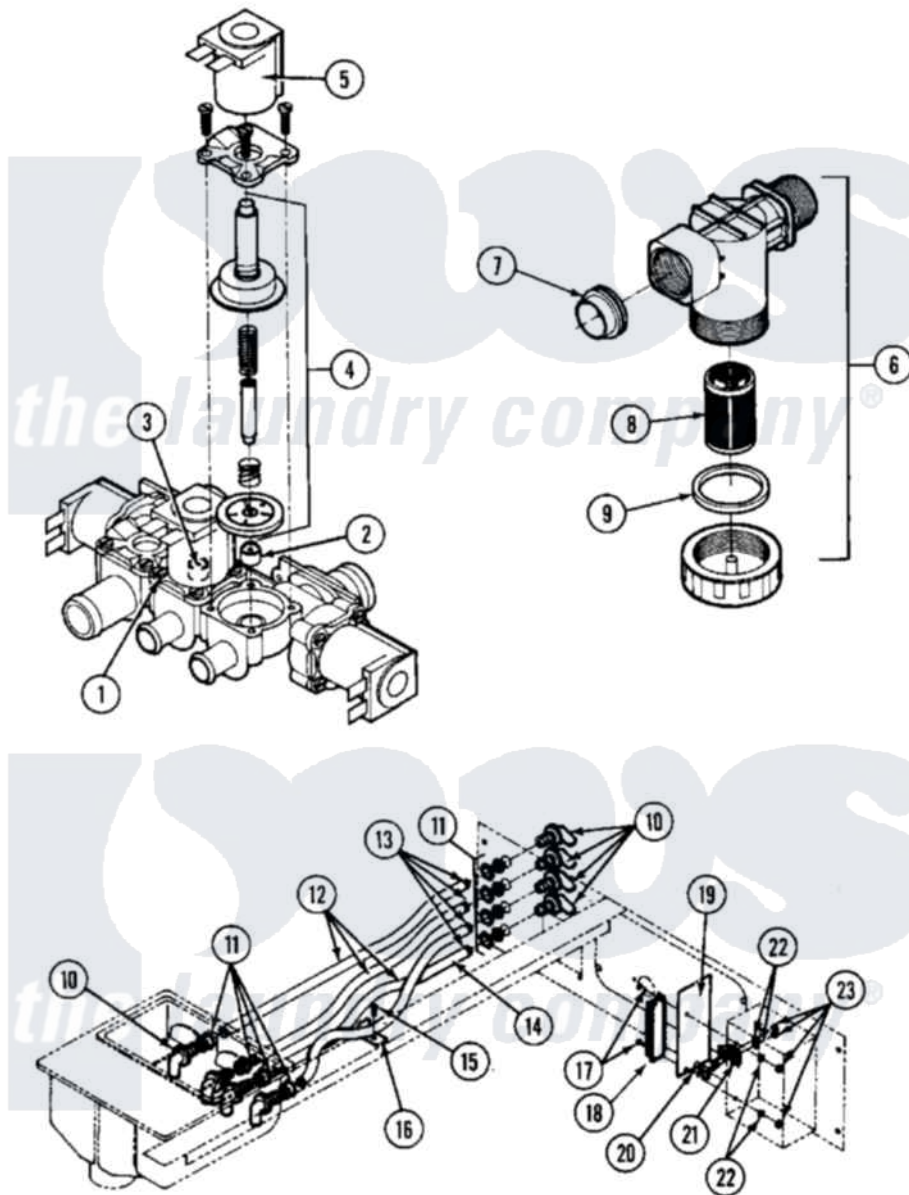

**Maytag MAF25MC4TL 04 - WATER VALVE/AUTO.DISPENSER
(MAF25MC4Tx)**

Maytag Residential Maytag MAF25MC4TL Washer Parts Parts Diagram 04 - WATER VALVE/AUTO.DISPENSER (MAF25MC4Tx)

[Click on the part number to view part](#)

Item	Original Part Number	Replaced By	Status	Part Description
001	24001226			Valve, Mixing
002	24001443		Not Available	RESTRICTOR, FLOW (2.8MM)
003	24001444		Not Available	RESTRICTOR, FLOW (4MM)
004	24001122			Kit, Valve Repair
"	24001231			Kit, Repair
005	24001232			Coil, Water Valve
006	24001549		Not Available	FILTER, MESH (11MM US THREAD)
007	24001448			Seal
008	24001447		Not Available	FILTER, MESH (25MM US THREAD)
"	24001449		Not Available	FILTER SCREEN RPLCMNT (11MM)
009	24001450		Not Available	GASKET CAP, FILTER HOUSING
010	24001451		Not Available	NOZZLE KIT

011	NLA		Not Available	NUT, PAL (13" X 1/2" PLTD)
012	24001631		Not Available	TUBING, NORPRENE (5/16"ID 21")
013	24001632		Not Available	CLAMP, HOSE (No.4)
014	NLA		Not Available	TUBING, NORPRENE (5/16"ID 26")
015	24001301	67006964		Screw, Glide
016	24001456			Bracket, Hose
017	24001414	4450038		Screw
018	24001412		Not Available	STRIP, TERMINAL
019	24001458		Not Available	DECAL, EXTERNAL SUPPLY
020	24001253			Fuse
021	24001554		Not Available	HOLDER, FUSE (DUAL)
022	24001415			Washer, S.s.
023	24001417	7103P070-60		Nut, Top Pilot
"	24001634		Not Available	SCREEN, VALVE
024	24001635			Seal, O Ring