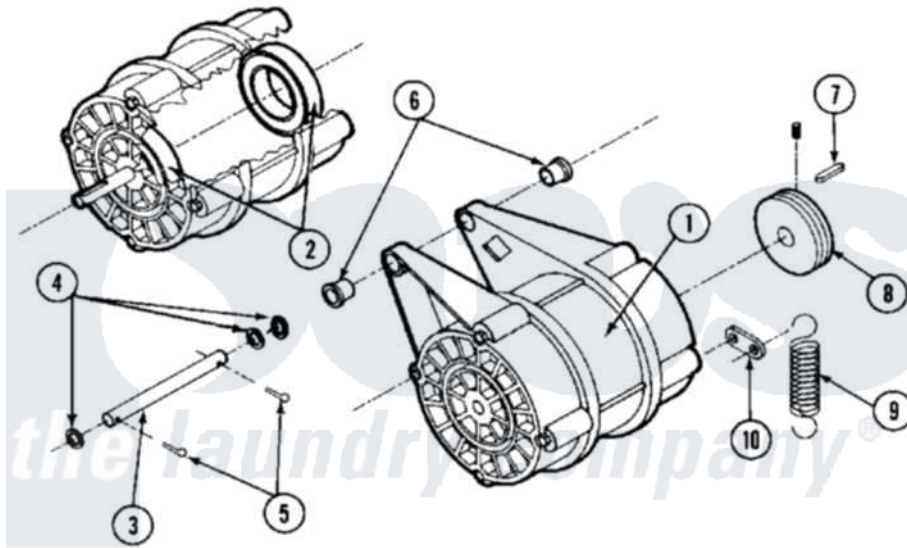

# Maytag MAF25MC4TL 07 - MOTOR & DRAIN VALVE (MAF25MC4Tx)

Maytag Residential Maytag MAF25MC4TL Washer Parts Parts Diagram 07 - MOTOR & DRAIN VALVE (MAF25MC4Tx)  
 Click on the part number to view part

Item	Original Part Number	Replaced By	Status	Part Description
001	<a href="#">24001081</a>			Motor, CVE132
002	<a href="#">24001018</a>			Bearing, 6204-2RS
003	24001647		Not Available	ROD, MOTOR SUPPORT
004	<a href="#">24001511</a>			Washer, Hardened
005	24001512		Not Available	PIN, COTTER PLTD. (1/8X1 1/2)
006	<a href="#">24001021</a>			Bushing, Motor
007	24001648		Not Available	KEY (MOTOR 3/16" X 1 1/2")
008	<a href="#">24001649</a>			Pulley
009	24001650		Not Available	SPRING (BELT TENSION)
010	<a href="#">24001090</a>			Bushing, Motor Pulley
011	<a href="#">24001570</a>			Valve Body
012	<a href="#">24001528</a>			Shaft, Drive And Seal Kit
013	<a href="#">24001530</a>			Valve, Motor Drain
014	24001571		Not Available	COVER, DRAIN VALVE MOTOR