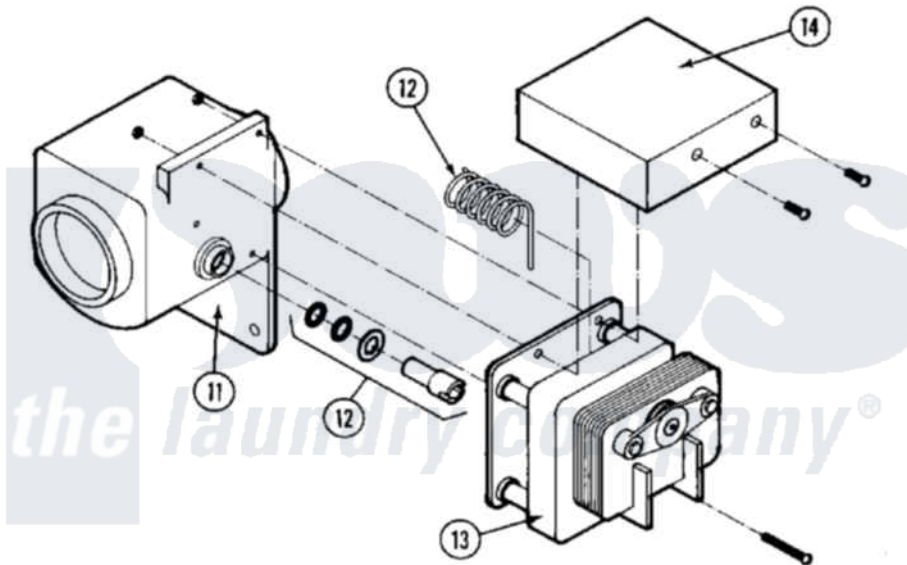

# Maytag MAF25MC4TL 07 - MOTOR & DRAIN VALVE (MAF25MC4Tx)

Maytag Residential Maytag MAF25MC4TL Washer Parts Parts Diagram 07 - MOTOR & DRAIN VALVE (MAF25MC4Tx)  
 Click on the part number to view part

Item	Original Part Number	Replaced By	Status	Part Description
001	<a href="#">24001081</a>			Motor, CVE132
002	<a href="#">24001018</a>			Bearing, 6204-2RS
003	24001647		Not Available	ROD, MOTOR SUPPORT
004	<a href="#">24001511</a>			Washer, Hardened
005	24001512		Not Available	PIN, COTTER PLTD. (1/8X1 1/2)
006	<a href="#">24001021</a>			Bushing, Motor
007	24001648		Not Available	KEY (MOTOR 3/16" X 1 1/2")
008	<a href="#">24001649</a>			Pulley
009	24001650		Not Available	SPRING (BELT TENSION)
010	<a href="#">24001090</a>			Bushing, Motor Pulley
011	<a href="#">24001570</a>			Valve Body
012	<a href="#">24001528</a>			Shaft, Drive And Seal Kit
013	<a href="#">24001530</a>			Valve, Motor Drain
014	24001571		Not Available	COVER, DRAIN VALVE MOTOR