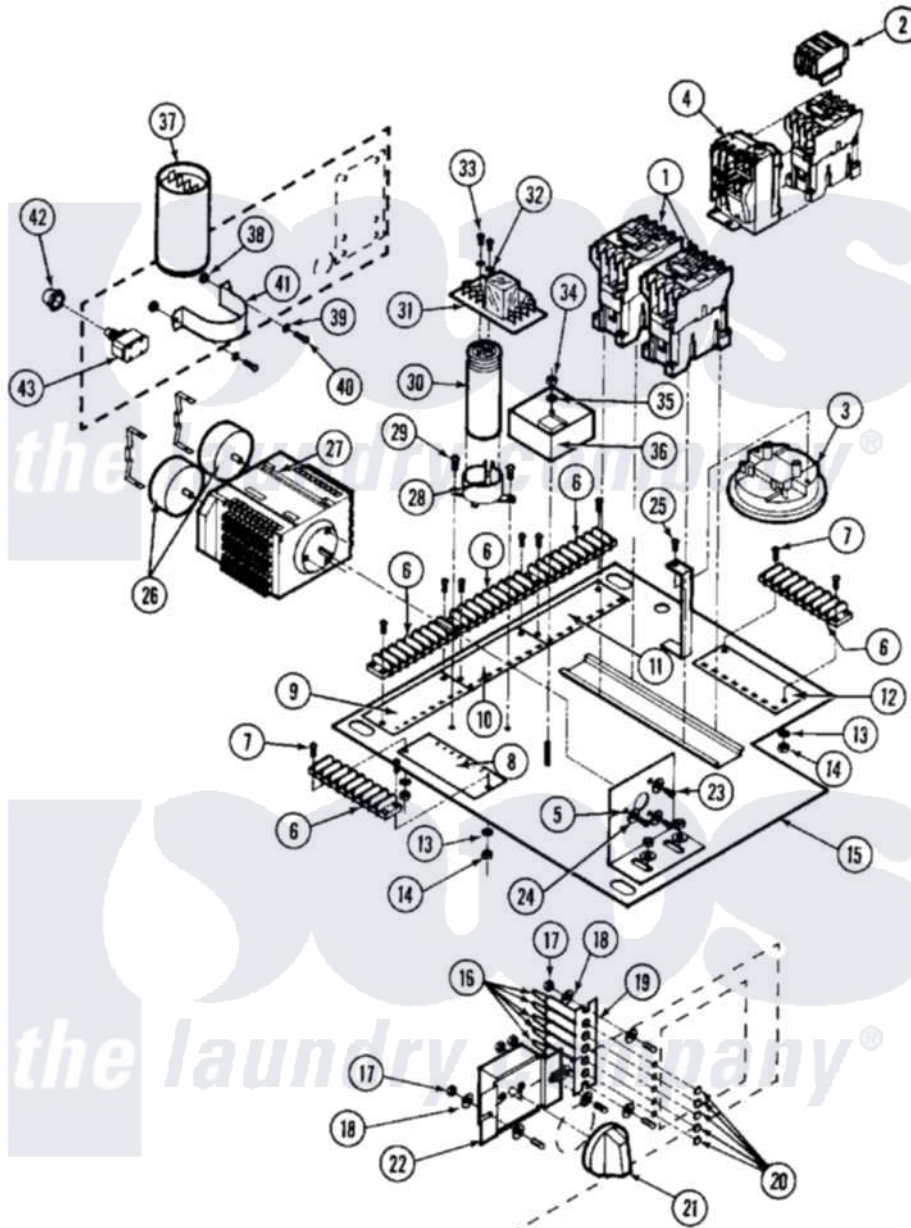

# Maytag MAF25MC4TS 01 - CONTROL MODULE (MAF25MC4Tx)

Maytag [Residential Maytag MAF25MC4TS Washer Parts](#) Parts Diagram 01 - CONTROL MODULE (MAF25MC4Tx)  
 Click on the part number to view part

Item	Original Part Number	Replaced By	Status	Part Description
001	24001105	<a href="#">24002051</a>		Contacto-
002	24001104		Not Available	CONTACTOR, AUX. ADDER
003	NLA		Not Available	SWITCH, TRI LEVEL---N
004	<a href="#">24001233</a>			Protector, Overload
005	W10124350		Not Available	PART NUMBER NOT AVAILABLE
006	24001412		Not Available	STRIP, TERMINAL
007	24001414	<a href="#">4450038</a>		Screw
008	NLA		Not Available	DECAL,INSUL. TERM STRIP (1-8)
009	NLA		Not Available	DECAL,INSUL. TERM STRIP (9-16)
010	NLA		Not Available	DECAL,INSUL. TERM STRIP (17-24)
011	NLA		Not Available	DECAL,INSUL. TERM STRIP (25-32)
012	24001030		Not Available	DECAL,INSUL. TERM STIRP (33-40)
013	<a href="#">24001415</a>			Washer, S.s.