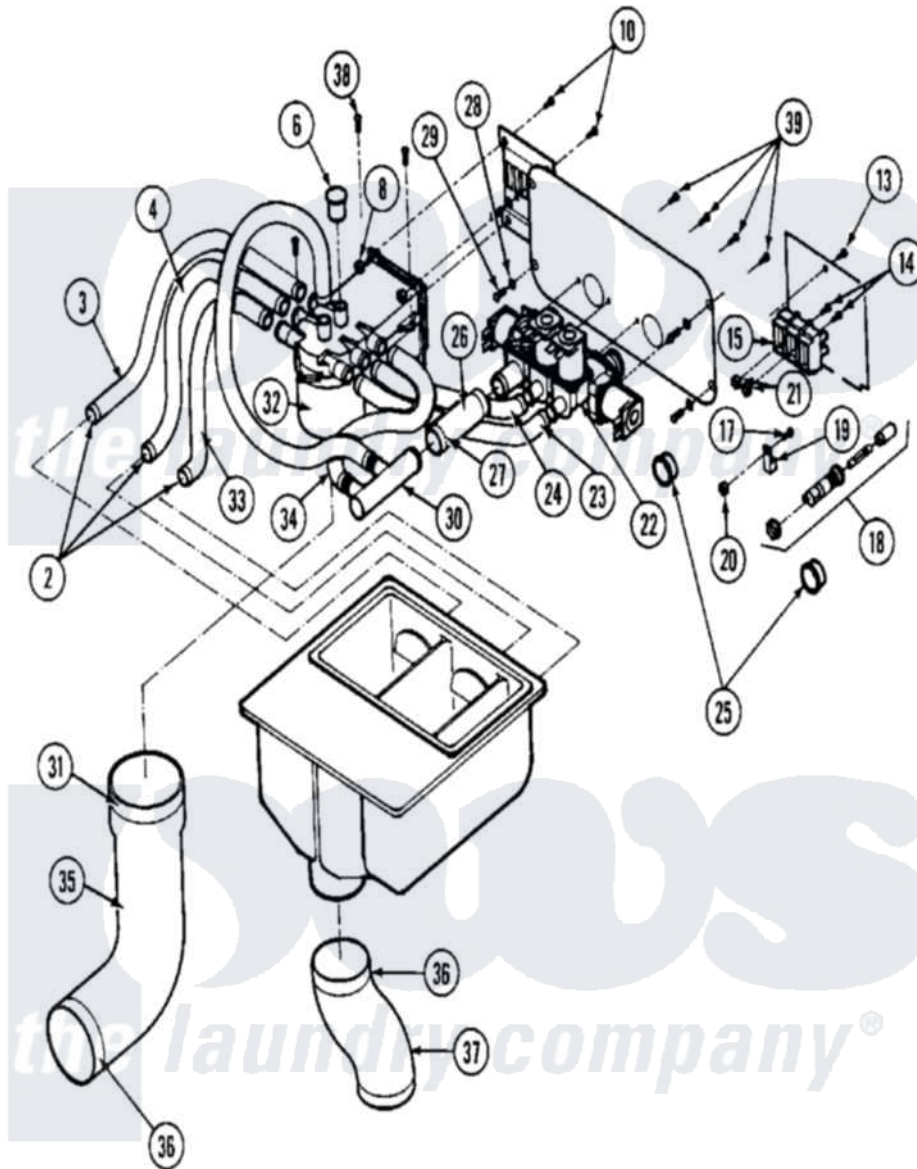

Maytag MAF25MC4TS 03 - DISPENSER ASSEMBLY (MAF25MC4Tx)

Maytag Residential Maytag MAF25MC4TS Washer Parts Parts Diagram 03 - DISPENSER ASSEMBLY (MAF25MC4Tx)
 Click on the part number to view part

Item	Original Part Number	Replaced By	Status	Part Description
001	24001627		Not Available	DISPENSER, SUPPLY (COIN)
002	24001423	489503		Clamp
003	24001405			(ORDER BY FOOT)
"	NLA		Not Available	HOSE (1/2" ID)
004	24001405			(ORDER BY FOOT)
"	NLA		Not Available	HOSE (1/2" ID)
005	24001405			(ORDER BY FOOT)
"	NLA		Not Available	HOSE (1/2" ID)
006	24001424		Not Available	CAP, PLUG (YELLOW)
007	24001031			Breaker, Vac.
008	24001425			Nut, Fiberlock, Pltd
009	24001426			Cover, Vacuum Breaker
010	24001414	4450038		Screw
011	24001428		Not Available	MOUNTING PLATE, MIXING VALVE
012	24001429		Not Available	COVER, JUNCTION BOX
013	24001301	67006964		Screw, Glide

014	24001430		Screw, S.s
015	24001628	Not Available	BLOCK, INPUT POWER (4 WIRE)
"	24001629	Not Available	BLOCK, INPUT POWER (3 WIRE)
016	24001225		Fuse, Control
017	24001432	W10068250	Screw
018	24001433		Holder, Fuse
019	24001434	Not Available	CONNECTOR, GROUND
020	24001342	74005230	Nut, Lock
021	24001425		Nut, Fiberlock, Pltd
022	24001226		Valve, Mixing
023	24001405		(ORDER BY FOOT)
"	NLA	Not Available	HOSE (1/2' ID)
024	24001405		(ORDER BY FOOT)
"	NLA	Not Available	HOSE (1/2' ID)
025	24001436	8008P014-60	Grommet, Nylon
026	NLA	Not Available	HOSE (3/4 ID 2 1/2'')
027	24001438	285655	Clamp, Hose
028	24001439		Washer, Splitlock
029	24001440		Screw
030	24001441	Not Available	CONNECTOR, MANIFOLD (FILL)
031	24001282	Not Available	CLAMP, HOSE (No.48)
032	24001032		Breaker, Vac.
033	NLA	Not Available	HOSE (1/2' ID)
034	24001405		(ORDER BY FOOT)
"	NLA	Not Available	HOSE (1/2' ID)
035	24001195		Hose Kit, Vacuum Brk
036	24001353	696392	Hose Clamp
037	24001198		Hose Kit, Soap Dispenser
038	24001630	489069	Xxscrew, 10-12 X 1/2
039	24001357		Screw, Stainless Steel