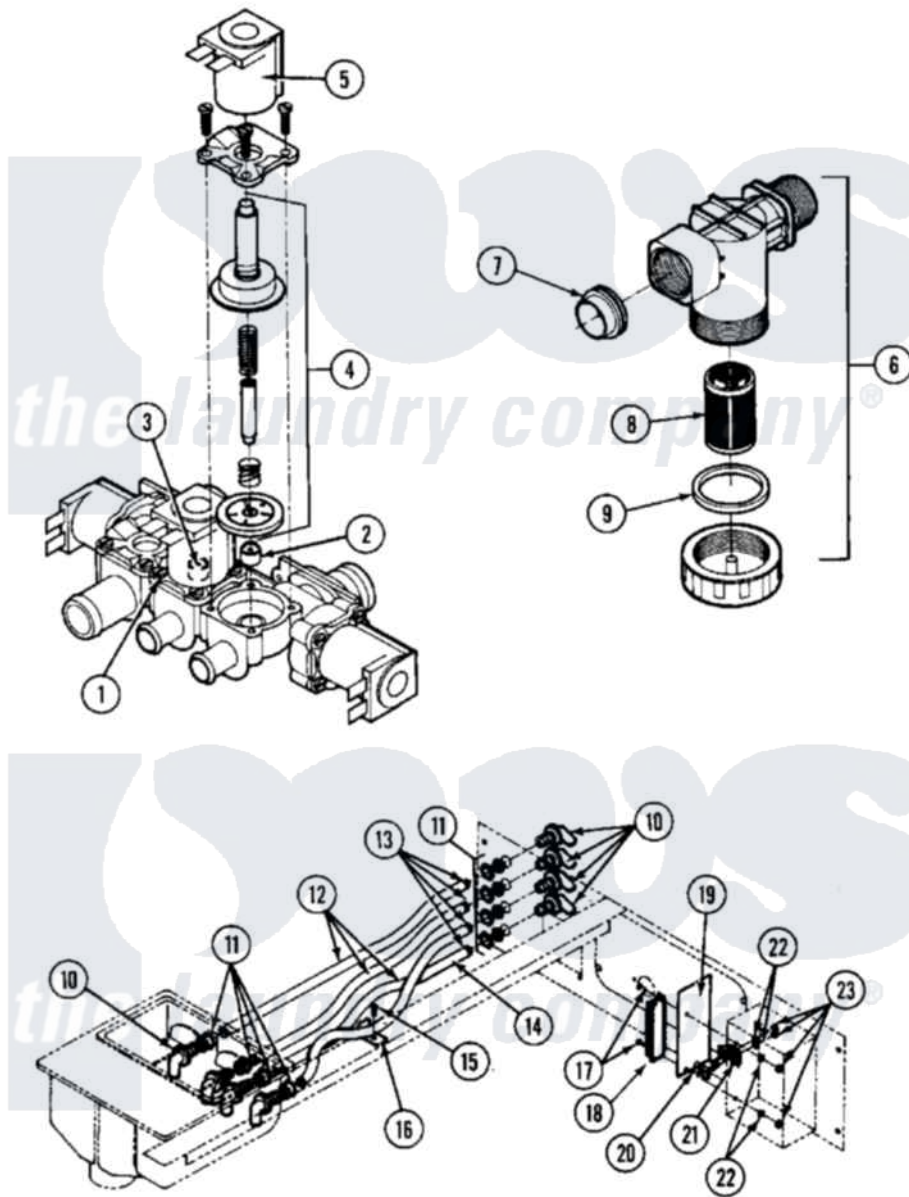

**Maytag MAF25MC4TS 04 - WATER VALVE/AUTO.DISPENSER  
(MAF25MC4Tx)**

Maytag Residential Maytag MAF25MC4TS Washer Parts Parts Diagram 04 - WATER VALVE/AUTO.DISPENSER (MAF25MC4Tx)

[Click on the part number to view part](#)

Item	Original Part Number	Replaced By	Status	Part Description
001	<a href="#">24001226</a>			Valve, Mixing
002	24001443		Not Available	RESTRICTOR, FLOW (2.8MM)
003	24001444		Not Available	RESTRICTOR, FLOW (4MM)
004	<a href="#">24001122</a>			Kit, Valve Repair
"	<a href="#">24001231</a>			Kit, Repair
005	<a href="#">24001232</a>			Coil, Water Valve
006	24001549		Not Available	FILTER, MESH (11MM US THREAD)
007	<a href="#">24001448</a>			Seal
008	24001447		Not Available	FILTER, MESH (25MM US THREAD)
"	24001449		Not Available	FILTER SCREEN RPLCMNT (11MM)
009	24001450		Not Available	GASKET CAP, FILTER HOUSING
010	24001451		Not Available	NOZZLE KIT

011	NLA		Not Available	NUT, PAL (13" X 1/2" PLTD)
012	24001631		Not Available	TUBING, NORPRENE (5/16"ID 21")
013	24001632		Not Available	CLAMP, HOSE (No.4)
014	NLA		Not Available	TUBING, NORPRENE (5/16"ID 26")
015	24001301	<a href="#">67006964</a>		Screw, Glide
016	<a href="#">24001456</a>			Bracket, Hose
017	24001414	<a href="#">4450038</a>		Screw
018	24001412		Not Available	STRIP, TERMINAL
019	24001458		Not Available	DECAL, EXTERNAL SUPPLY
020	<a href="#">24001253</a>			Fuse
021	24001554		Not Available	HOLDER, FUSE (DUAL)
022	<a href="#">24001415</a>			Washer, S.s.
023	24001417	<a href="#">7103P070-60</a>		Nut, Top Pilot
"	24001634		Not Available	SCREEN, VALVE
024	<a href="#">24001635</a>			Seal, O Ring