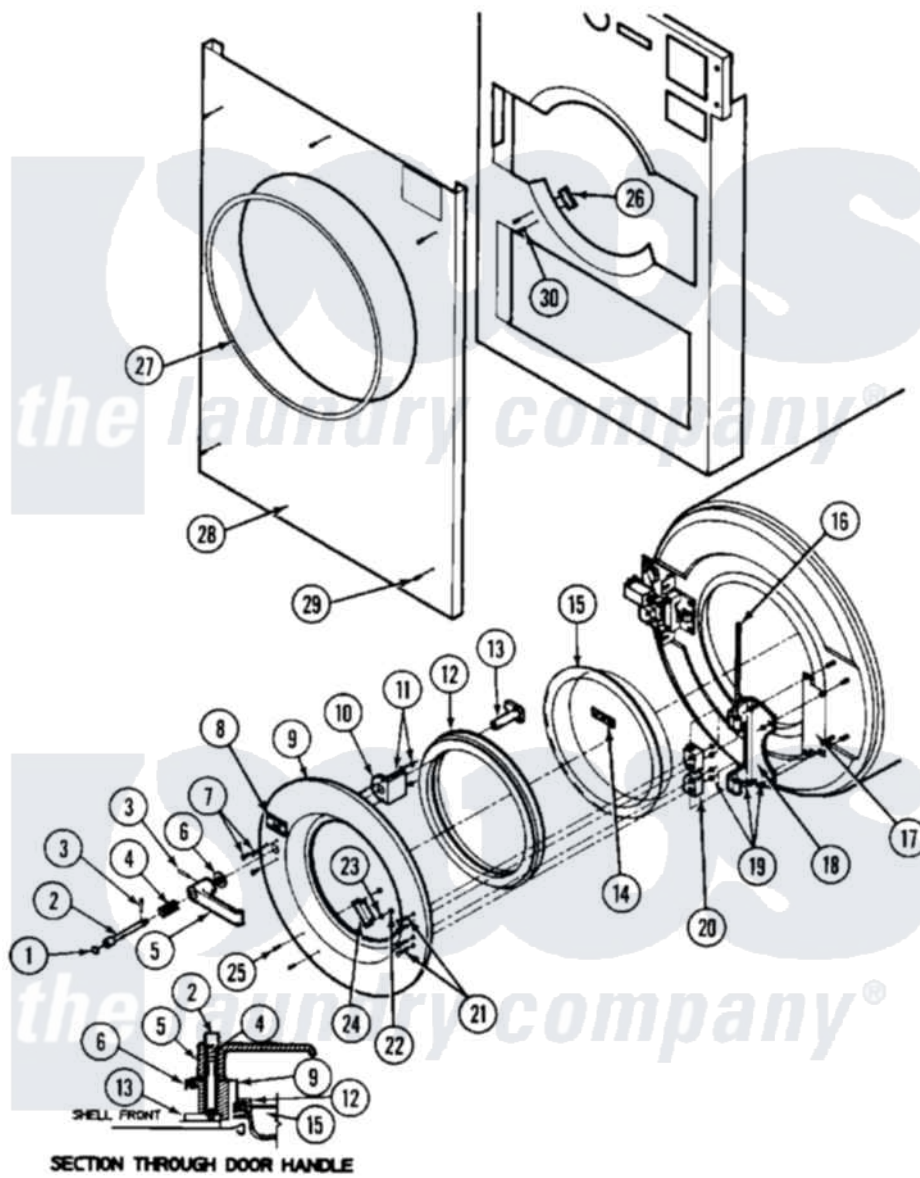

Maytag MAF25MC4TS 05 - DOOR & RELATED ASSEMBLY (MAF25MC4Tx)

Maytag Residential Maytag MAF25MC4TS Washer Parts Parts Diagram 05 - DOOR & RELATED ASSEMBLY (MAF25MC4Tx)

[Click on the part number to view part](#)

Item	Original Part Number	Replaced By	Status	Part Description
001	24001407		Not Available	DECAL, RED DOT
002	24001103			Rod, Push Button
003	24001721			Pin, Spring
004	24001338			Spring, Door Lock
005	24001336			Handle, Door
006	24001339			Washer, Nylon
007	24001341	3400814		Screw
008	24001462		Not Available	DECAL, PUSH BUTTON RED
009	24001636	24001638		Door Assembly
"	24001638			Door Assembly
010	24001340		Not Available	SPACER, DOOR HANDLE
011	24001342	74005230		Nut, Lock
012	24001075			Gasket, Door
013	24001343			Arm, Latch
014	24001465		Not Available	DECAL, ROTATION SPIN (CCW)

015	24001098		Not Available	GLASS, DOOR
016	W10124350		Not Available	PART NUMBER NOT AVAILABLE
017	24001466			Shim, Hinge
018	24001333			Hinge, Door
019	24001305			Nut, Fiberlock
020	24001334			Mount, Door
021	24001467			Screw, S.s.
022	24001417	7103P070-60		Nut, Top Pilot
023	24001415			Washer, S.s.
024	24001470		Not Available	MAGNET
025	24001414	4450038		Screw
026	24001472			Switch, Magnet Position
027	24001185			Gasket Kit
028	24001135		Not Available	(INCLUDES TRIM & SCREWS)
"	24001136		Not Available	PANEL KIT, FRONT COIN (ALM) (INCLUDES TRIM & SCREWS)
"	24001137		Not Available	PANEL KIT, FRONT COIN (STNLSS) (INCLUDES TRIM & SCREWS)
"	NLA		Not Available	PANEL KIT, FRONT COIN (WHT)
029	24001474	3400086		Screw, 10-32 X 3/8
030	24001475		Not Available	RIVET, POP S.S. (1/8 X 1/4)