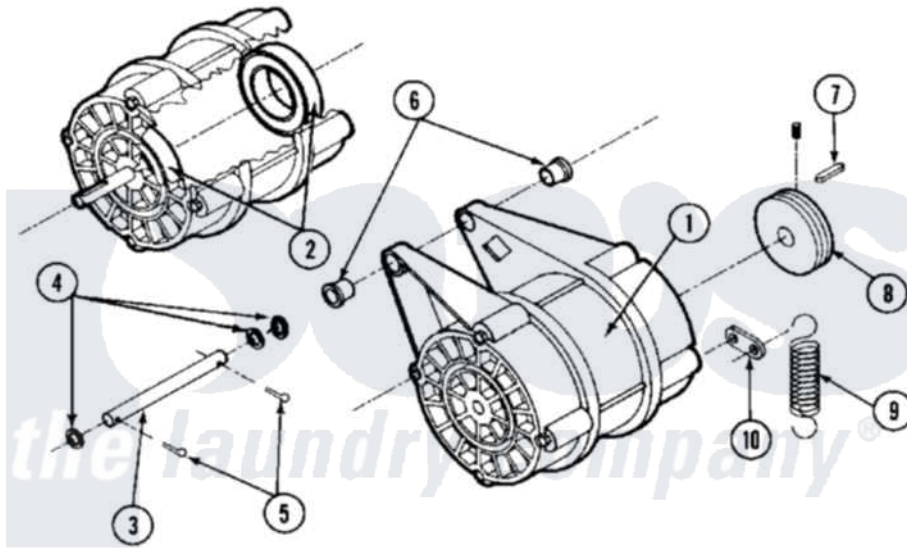

Maytag MAF25MC4TS 07 - MOTOR & DRAIN VALVE (MAF25MC4Tx)

Maytag Residential Maytag MAF25MC4TS Washer Parts Parts Diagram 07 - MOTOR & DRAIN VALVE (MAF25MC4Tx)
 Click on the part number to view part

Item	Original Part Number	Replaced By	Status	Part Description
001	24001081			Motor, CVE132
002	24001018			Bearing, 6204-2RS
003	24001647		Not Available	ROD, MOTOR SUPPORT
004	24001511			Washer, Hardened
005	24001512		Not Available	PIN, COTTER PLTD. (1/8X1 1/2)
006	24001021			Bushing, Motor
007	24001648		Not Available	KEY (MOTOR 3/16" X 1 1/2")
008	24001649			Pulley
009	24001650		Not Available	SPRING (BELT TENSION)
010	24001090			Bushing, Motor Pulley
011	24001570			Valve Body
012	24001528			Shaft, Drive And Seal Kit
013	24001530			Valve, Motor Drain
014	24001571		Not Available	COVER, DRAIN VALVE MOTOR