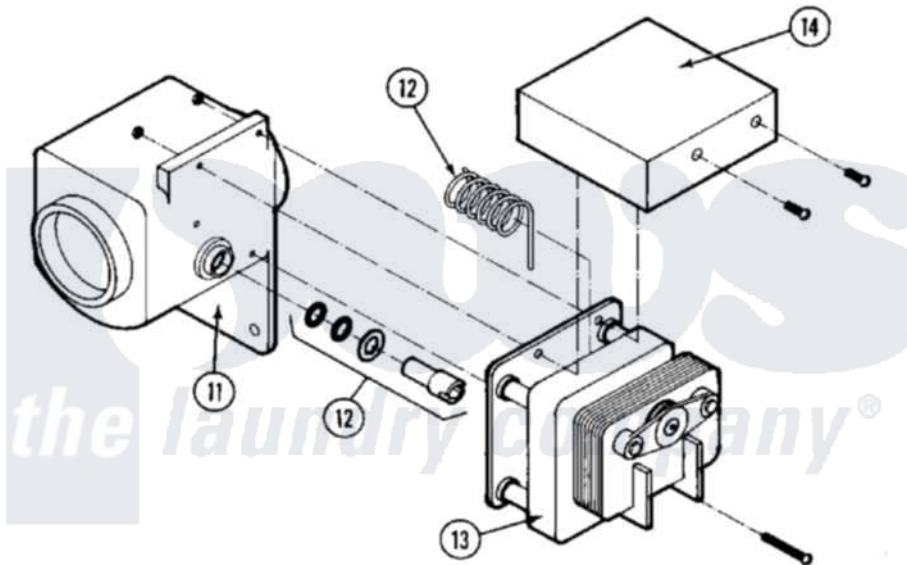

Maytag MAF25MC4TS 07 - MOTOR & DRAIN VALVE (MAF25MC4Tx)

Maytag Residential Maytag MAF25MC4TS Washer Parts Parts Diagram 07 - MOTOR & DRAIN VALVE (MAF25MC4Tx)
 Click on the part number to view part

Item	Original Part Number	Replaced By	Status	Part Description
001	24001081			Motor, CVE132
002	24001018			Bearing, 6204-2RS
003	24001647		Not Available	ROD, MOTOR SUPPORT
004	24001511			Washer, Hardened
005	24001512		Not Available	PIN, COTTER PLTD. (1/8X1 1/2)
006	24001021			Bushing, Motor
007	24001648		Not Available	KEY (MOTOR 3/16" X 1 1/2")
008	24001649			Pulley
009	24001650		Not Available	SPRING (BELT TENSION)
010	24001090			Bushing, Motor Pulley
011	24001570			Valve Body
012	24001528			Shaft, Drive And Seal Kit
013	24001530			Valve, Motor Drain
014	24001571		Not Available	COVER, DRAIN VALVE MOTOR