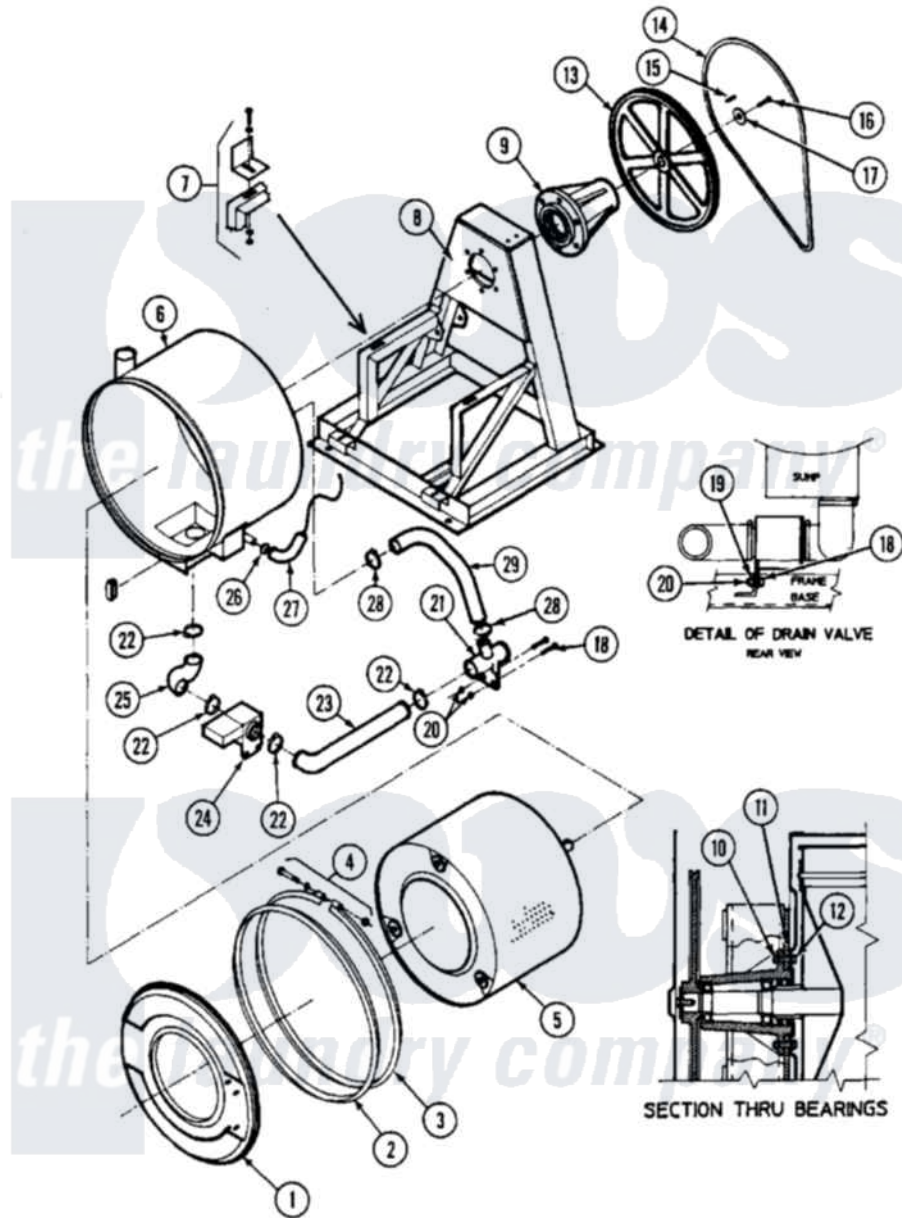

Maytag MAF25MC4TS 08 - FRAME & TUB ASSEMBLY (MAF25MC4Tx)

Maytag Residential Maytag MAF25MC4TS Washer Parts Parts Diagram 08 - FRAME & TUB ASSEMBLY (MAF25MC4Tx)

[Click on the part number to view part](#)

Item	Original Part Number	Replaced By	Status	Part Description
001	24001652		Not Available	SHELL ASSY. (FRT)
002	24001653	24001184		Gasket Kit
003	24001654		Not Available	SHELL BAND ASSY.
004	24001304			Washer, Flat
"	24001305			Nut, Fiberlock
"	24001656			Bolt
005	24001267		Not Available	BASKET (25-2 SPEED)
006	NLA		Not Available	KIT, SHIELD RETRO
007	24001492			Fastener Kit, Shell Band
"	24001516			Washer, Flat Pltd.
"	24001657			Bolt
"	24001658			Washer
008	24001370		Not Available	KIT ASSY., FRAME (2 SPEED)
009	24001259			Kit, Trunnion
010	24001563			Nut, Fiberlock

011	24001496		Washer, Flat S.s.
012	24001659		Bolt
013	24001396		Kit, Pulley
014	24001093		Belt, V
015	24001499	Not Available	KEY (3/8" X 1 1/4")
016	Y24001500		Screw, S.s.
017	24001501		Washer, Stainless Steel
018	24001502	8204624	Bolt
019	24001304		Washer, Flat
020	24001305		Nut, Fiberlock
021	24001826	Not Available	(B)CONNECTION, TEE-DRAIN
022	24001353	696392	Hose Clamp
023	24001660		Hose, Drain
024	24001116		Valve, Drain
025	24001565		Hose, Drain
026	24001438	285655	Clamp, Hose
027	24001661	Not Available	HOSE, AIR DOME
028	24001283	Not Available	CLAMP, HOSE (No.28)
029	24001662		Hose, Overflow