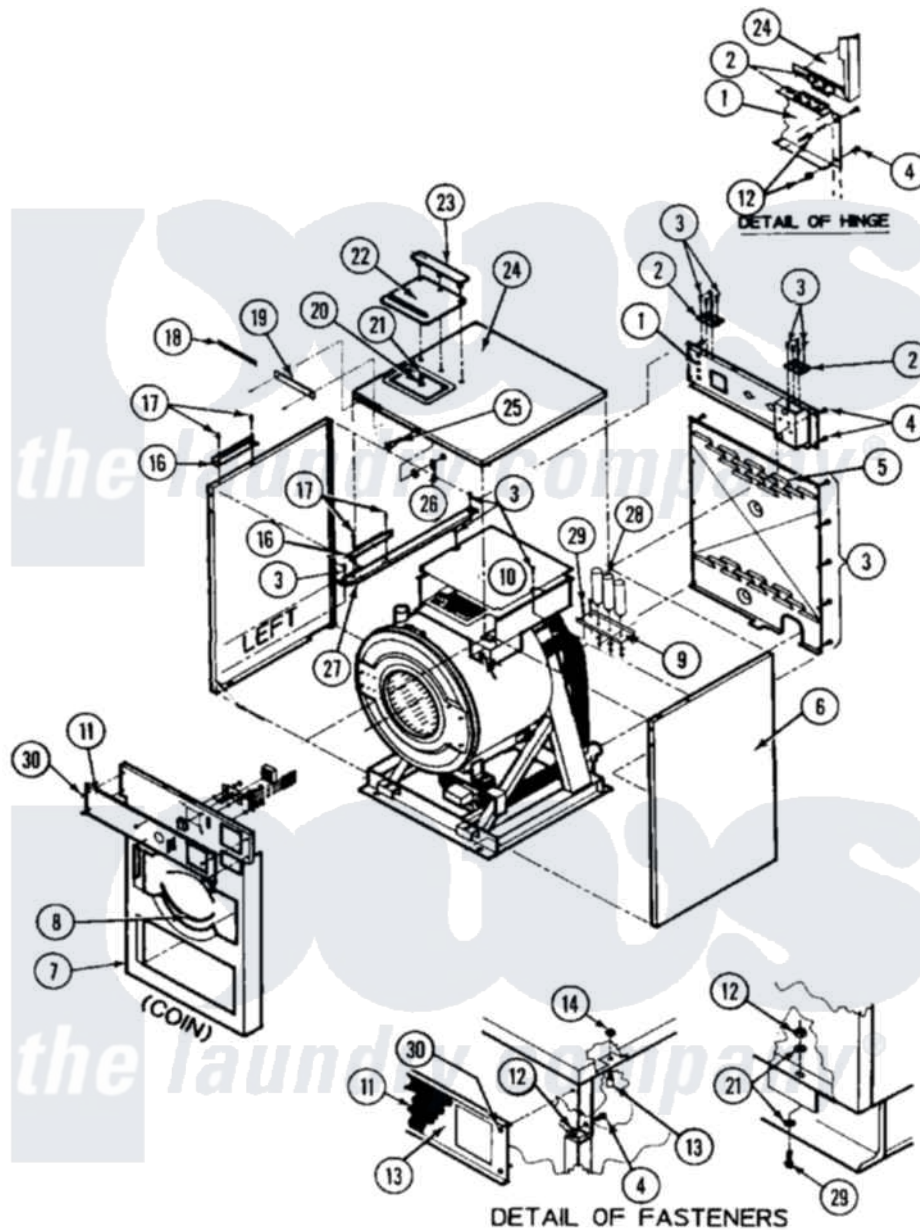

Maytag MAF25MC4TS 09 - CABINET (MAF25MC4Tx)

Maytag [Residential Maytag MAF25MC4TS Washer Parts](#) Parts Diagram 09 - CABINET (MAF25MC4Tx)
 Click on the part number to view part

Item	Original Part Number	Replaced By	Status	Part Description
000	NPN			Obtain Drain Hose Locally
001	24001663		Not Available	PANEL (VALVE)
002	24001183			Hinge Kit
003	24001401		Not Available	KIT, PANEL (REAR)
004	24001323			Screw
005	24001401		Not Available	KIT, PANEL (REAR)
006	24001664		Not Available	PANEL, SIDE (RT/REV)
007	24001665		Not Available	PANEL, INNER (FRT MC, MN)
008	24001550	24001532		Trim- Pane
009	24001674		Not Available	BRACKET, CAPACITOR
010	24001545		Not Available	COVER, ELECTRICAL MODULE
011	24001058			Panel, Control
012	24001305			Nut, Fiberlock
013	24001546		Not Available	STUD, S.S. (6/32" X 1/4")
014	24001425			Nut, Fiberlock, Pltd
015	24001664		Not Available	PANEL, SIDE (RT/REV)

016	24001539		Not Available	BRACKET, SOAP DISPENSER
017	24001540		Not Available	RIVET, BLIND S.S. (1/8 X 5/16)
018	NLA		Not Available	DECAL (MAYTAG)
019	24001671		Not Available	NAMEPLATE
020	24001510	W10139757		Nut
021	24001312			Washer, Flat
022	24001219		Not Available	COVER, SOAP DISPENSER
023	24001542			Clamp, Soap Dispenser
024	NLA		Not Available	COVER, TOP
025	24001220			Lock, Top Cover
026	24001221			Latch, Top Cover
027	24001673		Not Available	BRACE, TOP
028	24001239			Capacitor
"	24001240			Capacitor
"	24001241			Capacitor W/Res.
029	24001303			Screw
030	24001212	212277		Screw, No.8 X 1/2 Inch