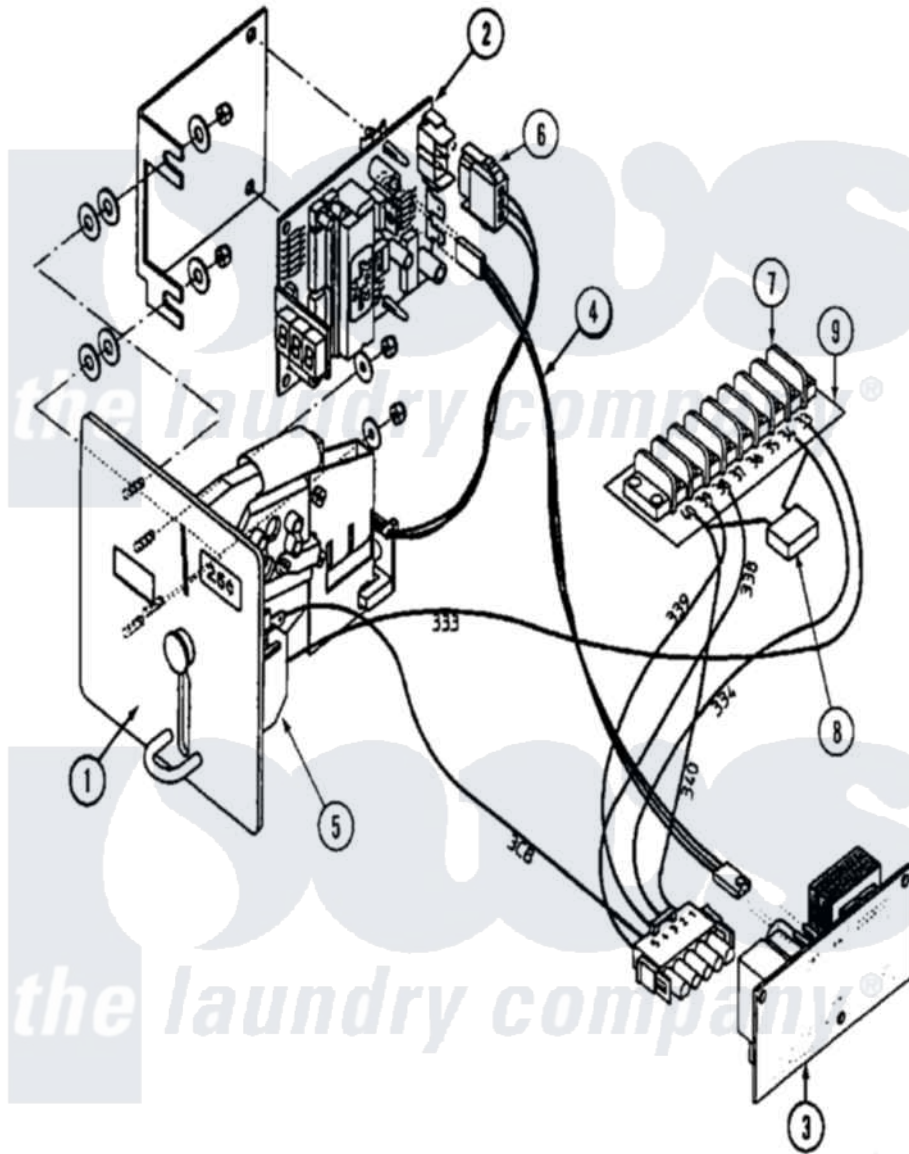

Maytag MAF25MC4TW 02 - COIN METER (MAF25MC4Tx)

Maytag Residential Maytag MAF25MC4TW Washer Parts Parts Diagram 02 - COIN METER (MAF25MC4Tx)
 Click on the part number to view part

Item	Original Part Number	Replaced By	Status	Part Description
001	24001256			Meter Assembly, Dig. Cn
"	NLA		Not Available	COIN METER, HANKE (DIGITAL)
002	24001831			Coin Counting Board
003	24001355		Not Available	POWER SUPPLY (120V)
004	24002035			Harness, Led
005	24001073			COIL, BLOCKING (CN-MTR.110V)
006	24001833			Sensor, Coin
007	24001363			Kit, Terminal Strip
008	24001109		Not Available	FILTER, RC-NTWK.
009	24001030		Not Available	DECAL,INSUL.TERM STIRP (33-40)